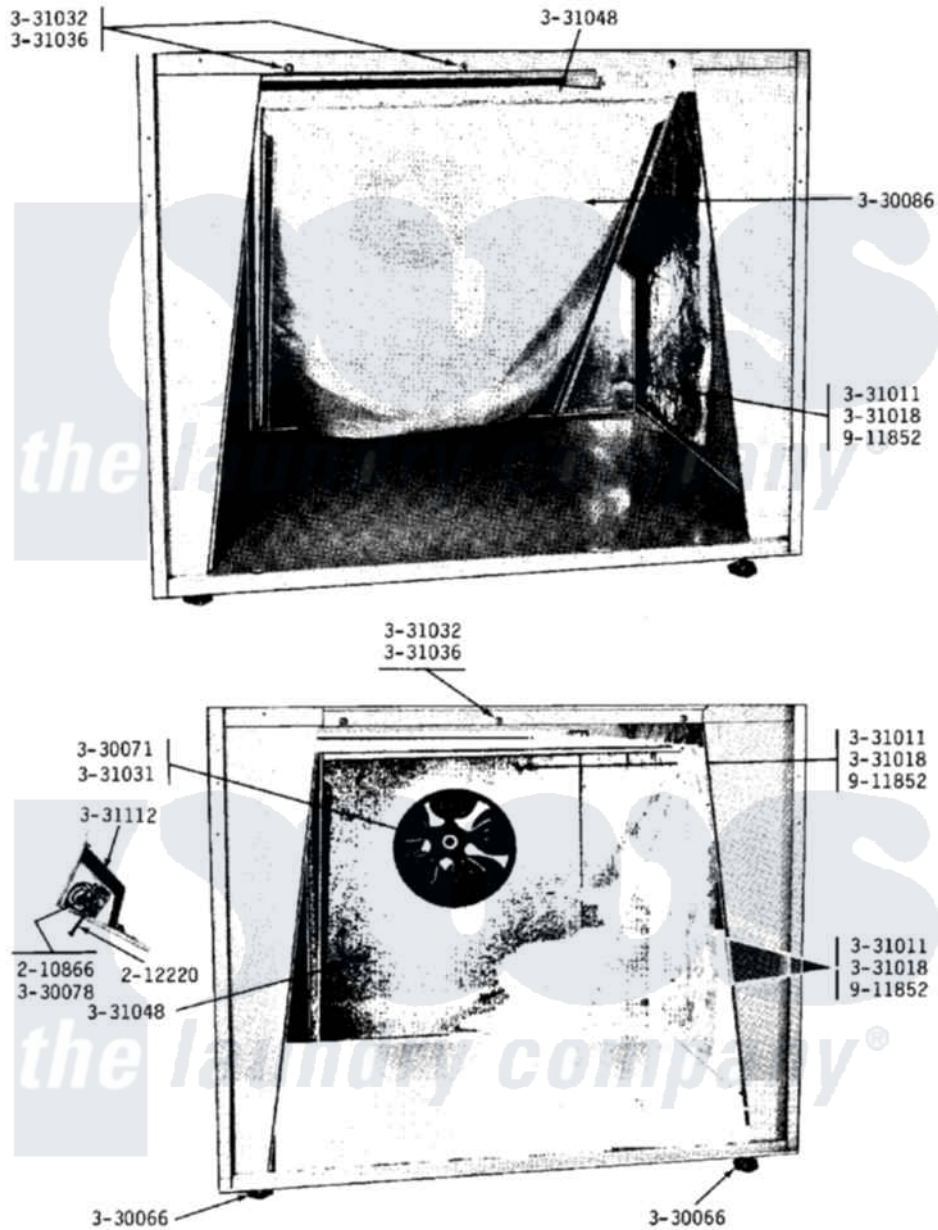

Maytag DG30CA 09 - LINT SCREEN-LOWER FRONT

Maytag [Residential Maytag DG30CA Dryer Parts](#) Parts Diagram 09 - LINT SCREEN-LOWER FRONT
 Click on the part number to view part

Item	Original Part Number	Replaced By	Status	Part Description
001	Y055980			Hi-Temp Adhesive, 2 Oz Tube
002	210866			Nut, Twin Speed
003	212220	213501		Screw, No.6-20 X 1-1/8 Inch
004	NLA		Not Available	LEVELING LEG
005	Y330071		Not Available	IMPELLER FOR BLOWER
006	Y330078			Cool-Down Bypass Switch
007	Y330086			Lint Screen With Frame
008	NLA		Not Available	WING NUT - LINT HOOD TO CAB
009	NLA		Not Available	WASHER-LINT HOOD TO CABINET
010	331031		Not Available	SET SCREW FOR IMPELLER
011	331032	61002031		Screw, Handle
012	331036			Washer-Front Panel Screws
013	331048		Not Available	COVER FOR BLOWER IMPELLER
014	NLA		Not Available	SHIELD FOR DAMPER SWITCH