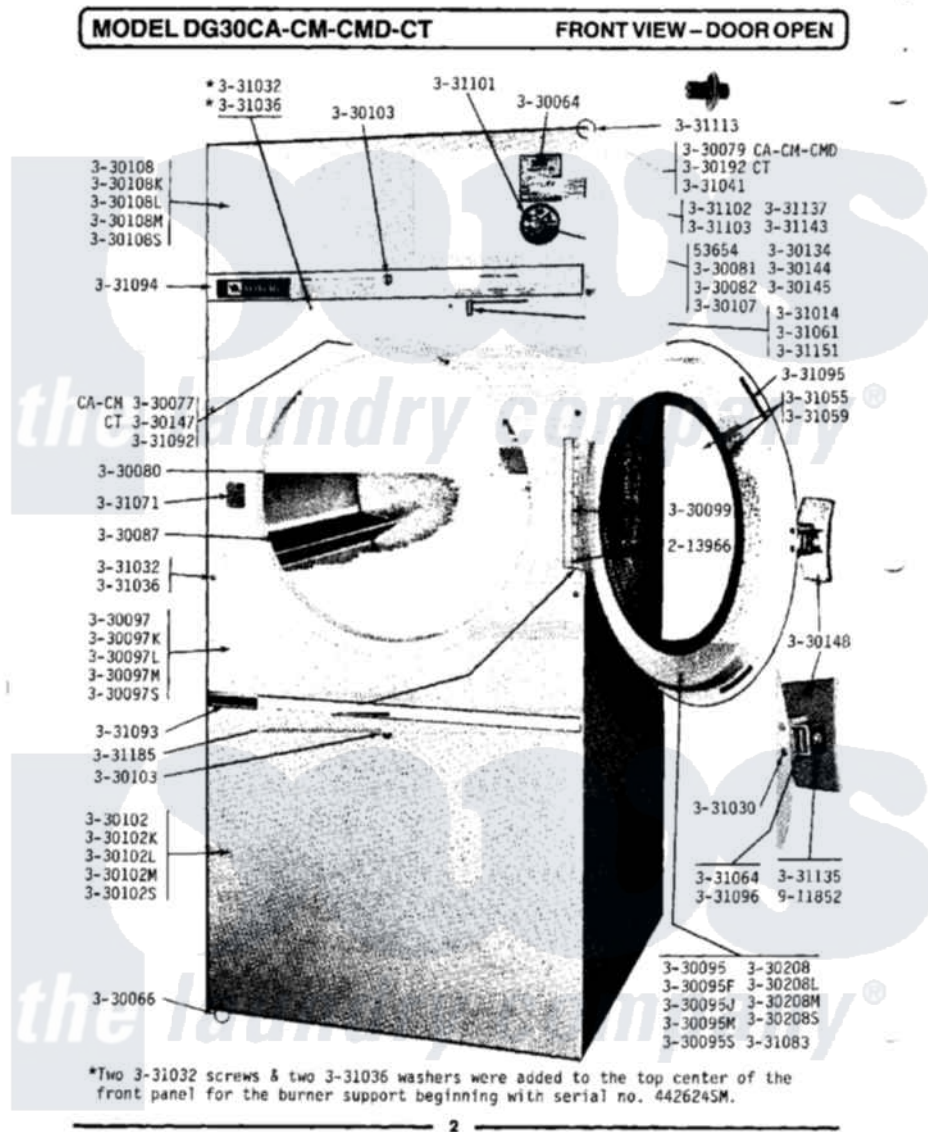

# Maytag DG30CM 01 - FRONT VIEW-DOOR OPEN

Maytag Residential Maytag DG30CM Dryer Parts Parts Diagram 01 - FRONT VIEW-DOOR OPEN  
 Click on the part number to view part

Item	Original Part Number	Replaced By	Status	Part Description
001	NLA		Not Available	GULMITE WRENCH No.8
002	213966	<a href="#">3400014</a>		Screw
003	<a href="#">Y330064</a>			Pilot Light
004	NLA		Not Available	LEVELING LEG
005	<a href="#">Y330077</a>			Door Switch
006	Y330079		Not Available	SWITCH, PUSH-TO-START
007	Y330080		Not Available	SPIDER & SHAFT ASSEMBLY
008	<a href="#">Y330087</a>			Drum Assembly Complete
009	NLA		Not Available	DOOR-WHITE
010	NLA		Not Available	DOOR-HAVEST WHEAT
011	NLA		Not Available	FRONT PANEL-WHITE
012	NLA		Not Available	FRONT PANEL-ALMOND
013	NLA		Not Available	FRONT PANEL-HARVEST WHEAT
014	NLA		Not Available	HINGE FOR DOOR
015	Y330102			FRONT PANEL-WHITE