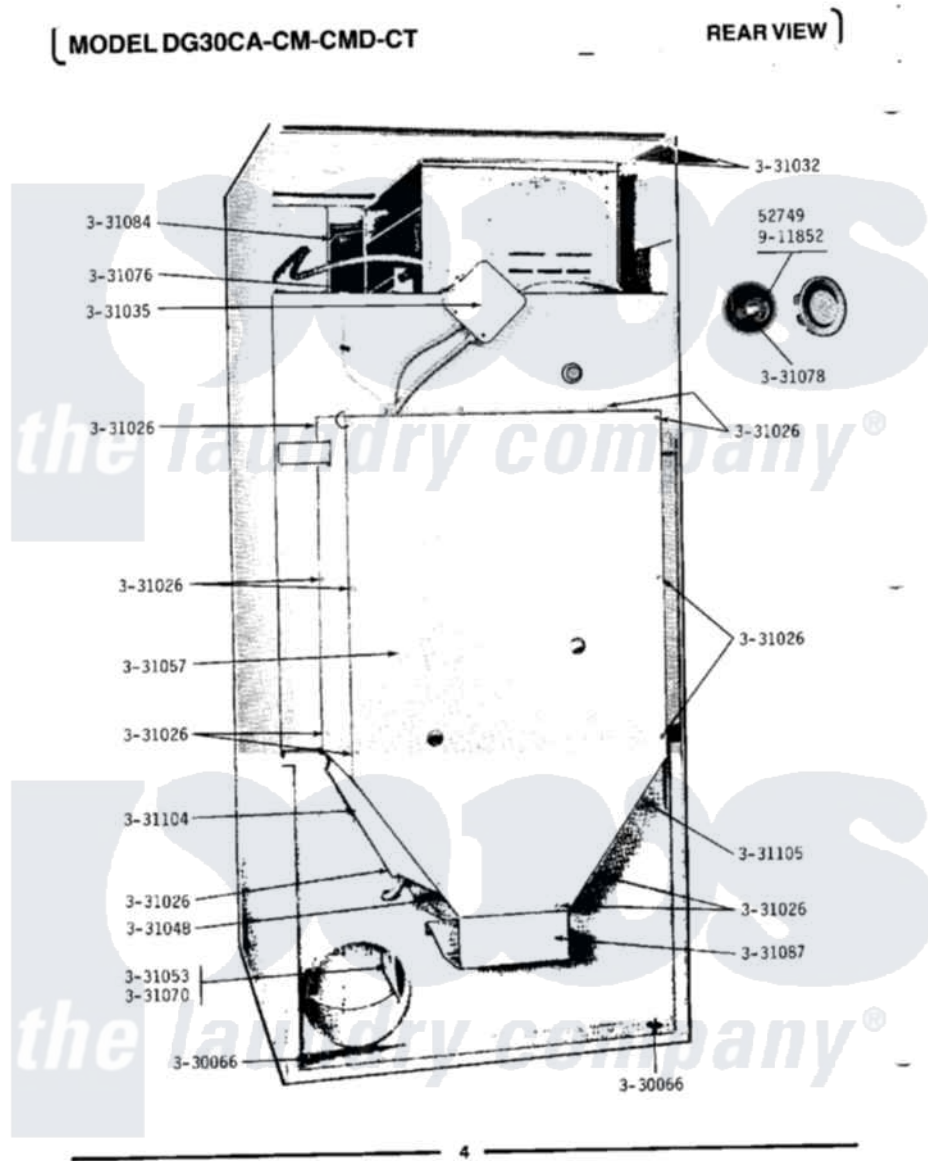

Maytag DG30CM 02 - REAR VIEW

Maytag Residential Maytag DG30CM Dryer Parts Parts Diagram 02 - REAR VIEW
 Click on the part number to view part

Item	Original Part Number	Replaced By	Status	Part Description
001	Y052749	62739		Nut, Lock
002	NLA		Not Available	LEVELING LEG
003	331026	90767		Screw, 8A X 3/8 HeX Washer Head Tapping
004	331032	61002031		Screw, Handle
005	NLA		Not Available	WIRE NUT (6 USED)
006	331048		Not Available	COVER FOR BLOWER IMPELLER
007	331053			Damper
008	NLA		Not Available	BELT AND PULLEY GUARD
009	NLA		Not Available	HINGE PIN FOR DAMPER
010	NLA		Not Available	GAS SUPPLY LINE-28 1/2 INCH
011	NLA		Not Available	DRUM ROD
012	331084		Not Available	SUPPORT ROD FOR UPPER DOOR
013	NLA		Not Available	SHIELD FOR MOTOR
014	NLA		Not Available	SUPPORT FOR REAR

014	NLA	Not Available	COVER-LEFT
015	NLA	Not Available	RIB, TUMBLER (ONLY)
016	911852	486009	Lockwasher