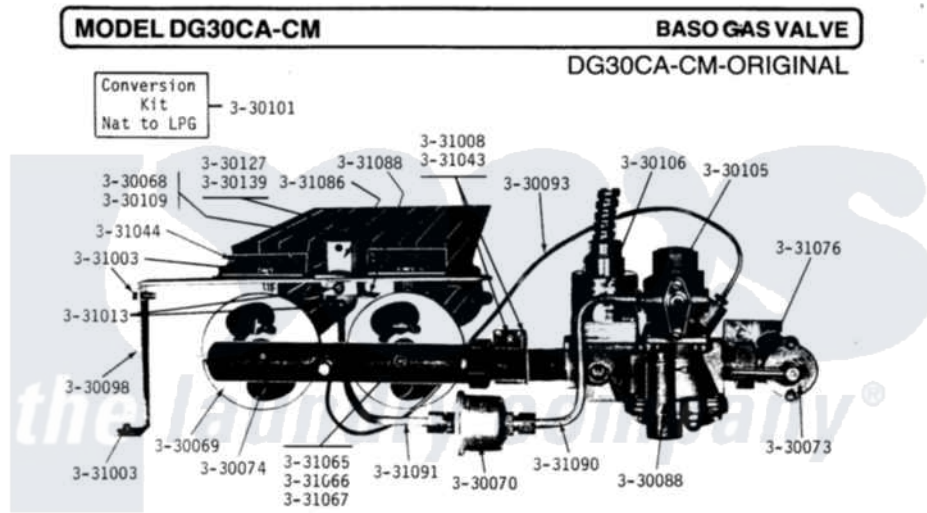

Maytag DG30CM 08 - BASO GAS VALVE

- | | | | |
|---------|--|---------|--|
| 3-30068 | Pilot burner - Natural | 3-31008 | Screw - gas control bracket to hood - 2 used |
| 3-30069 | Main burner - 2 used | 3-31013 | Screw - pilot shield to support |
| 3-30070 | Pilot valve and filter | 3-31043 | Mounting bracket for gas control |
| 3-30073 | Shut-off for gas valve | 3-31044 | Retainer bracket for main burner - 2 used |
| 3-30074 | Manifold for main burner | 3-31065 | Orifice for main burner - Natural |
| 3-30088 | Gas control assembly | 3-31066 | Orifice for main burner - Butane |
| 3-30093 | Thermocouple | 3-31067 | Orifice for main burner - Propane |
| 3-30098 | Support for burner | 3-31076 | Gas supply line - supply to gas shut-off valve |
| 3-30101 | Conversion kit - Natural to LPG | 3-31086 | Shield for pilot burner |
| 3-30105 | Pilot gas valve | 3-31088 | Shield for pilot |
| 3-30106 | Main burner solenoid and valve | 3-31090 | Pilot tubing - filter to control |
| 3-30109 | Pilot burner - LPG | 3-31091 | Pilot tubing - pilot to filter |
| 3-30127 | Pilot orifice - LPG | | |
| 3-30139 | Pilot orifice - Natural | | |
| 3-31003 | Screw - retainer bracket to support - 2 used | | |

Maytag [Residential Maytag DG30CM Dryer Parts](#) Parts Diagram 08 - BASO GAS VALVE
 Click on the part number to view part

Item	Original Part Number	Replaced By	Status	Part Description
001	Y330068			Pilot Burner - Nat.
002	NLA		Not Available	BURNER, MAIN
003	Y330070		Not Available	PILOT VALVE AND FILTER
004	Y330073			Valve, Shut-Off
005	NLA		Not Available	MANIFOLD FOR MAIN BURNER
006	NLA		Not Available	GAS CONTROL ASSEMBLY
007	NLA		Not Available	THERMOCOUPLE---NA
008	NLA		Not Available	SUPPORT FOR BURNERS
009	NLA		Not Available	CONVERSION KIT (NAT.TO LPG)
010	Y330105			Pilot Gas Valve
011	NLA		Not Available	MAIN BURNER SOLENOID & VALV
012	NLA		Not Available	PILOT BURNER - LPG
013	NLA		Not Available	PILOT ORIFICE - LPG
014	NLA		Not Available	PILOT ORIFICE - NAT