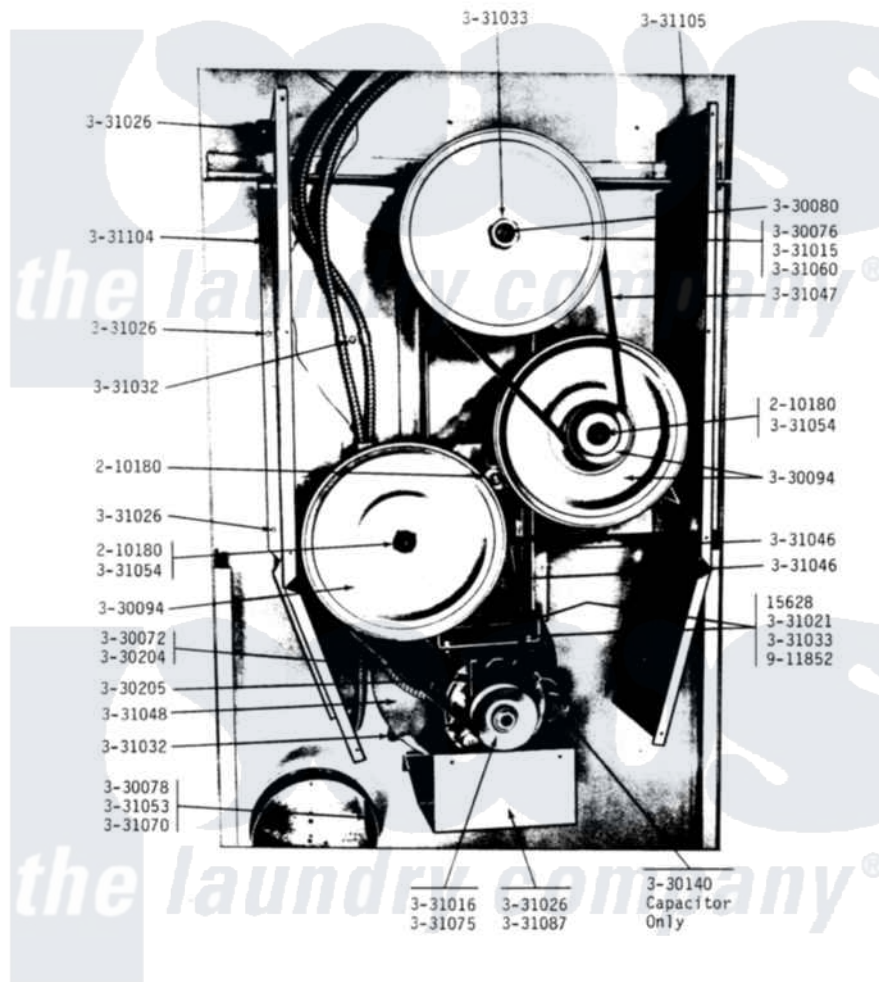

Maytag DG30CM 11 - REAR VIEW-SHIELD REMOVED

MODEL DG30CA-CM-CMD-CT REAR VIEW - SHIELD REMOVED

Maytag Residential Maytag DG30CM Dryer Parts Parts Diagram 11 - REAR VIEW-SHIELD REMOVED
 Click on the part number to view part

Item	Original Part Number	Replaced By	Status	Part Description
001	NLA		Not Available	BOLT, 5/16 X 3/4 HEX
002	210180		Not Available	RETAINING RING
003	Y330072		Not Available	MOTOR COMPLETE
004	Y330076			Pulley, Drum
005	Y330078			Cool-Down Bypass Switch
006	Y330080		Not Available	SPIDER & SHAFT ASSEMBLY
007	Y330094	Y330317		Bushing Ki
008	NLA		Not Available	CAPICATOR
009	NLA		Not Available	INTERNAL MOTOR SWITCH
010	NLA		Not Available	MOTOR BASE WITH CLAMPS
011	NLA		Not Available	SET SCREW FOR DRUM PULLEY
012	NLA		Not Available	SET SCREW FOR MOTOR PULLEY
013	NLA		Not Available	WASHER - MOTOR SUPPORT BOLT

014	331026	90767	Screw, 8A X 3/8 HeX Washer Head Tapping
015	331032	61002031	Screw, Handle
016	331033		Hex Nut-Drum Pulley Shaft
017	NLA	Not Available	BELT-MOTOR & INTERMEDIATE
018	331047		Belt - Drum Pulley
019	331048	Not Available	COVER FOR BLOWER IMPELLER
020	331053		Damper
021	331054		Grease Fitting - Pulley Pin
022	331060		Key For Drum
023	NLA	Not Available	HINGE PIN FOR DAMPER
024	NLA	Not Available	MOTOR PULLEY
025	NLA	Not Available	SHIELD FOR MOTOR
026	NLA	Not Available	SUPPORT FOR REAR COVER-LEFT
027	NLA	Not Available	RIB, TUMBLER (ONLY)
028	911852	486009	Lockwasher