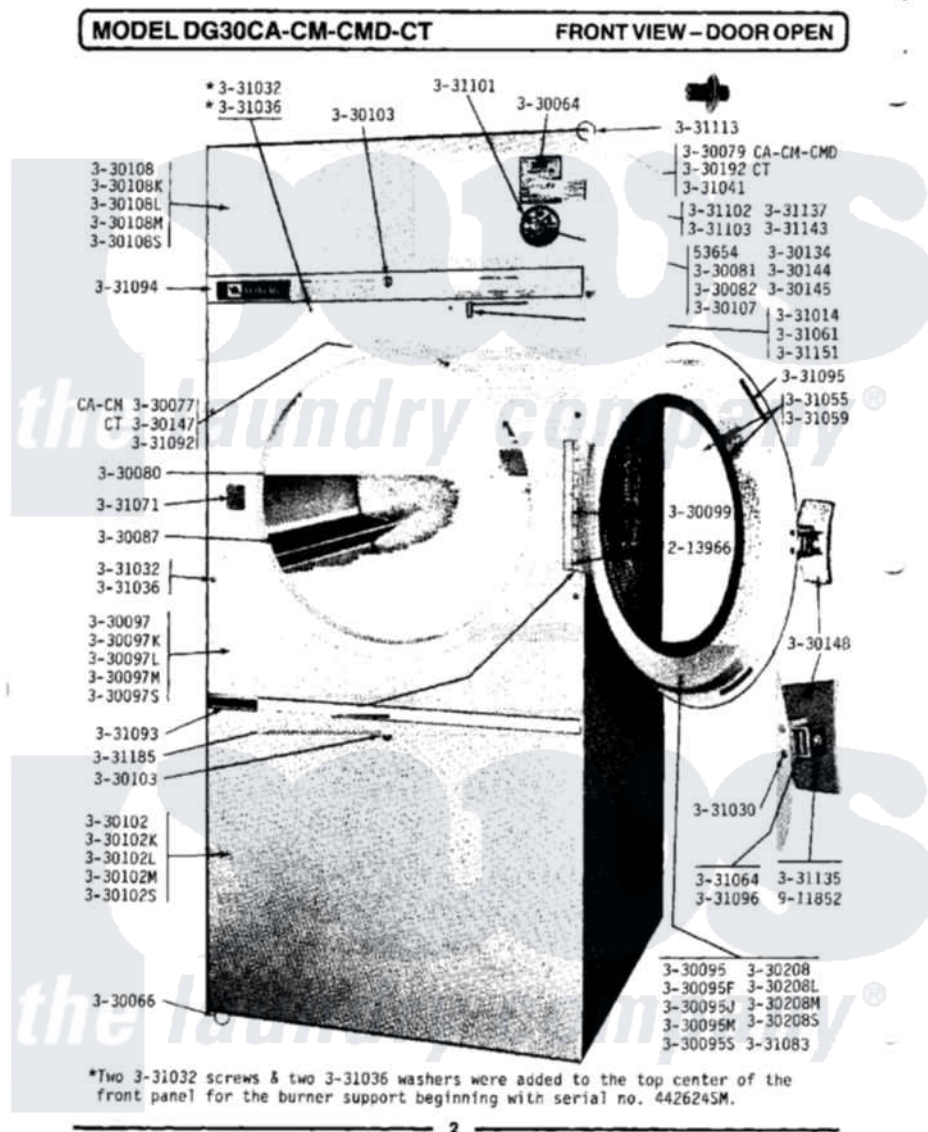

Maytag DG30CMD 01 - FRONT VIEW-DOOR OPEN

Maytag Residential Maytag DG30CMD Dryer Parts Parts Diagram 01 - FRONT VIEW-DOOR OPEN
 Click on the part number to view part

Item	Original Part Number	Replaced By	Status	Part Description
001	NLA		Not Available	GULMITE WRENCH No.8
002	213966	3400014		Screw
003	Y330064			Pilot Light
004	NLA		Not Available	LEVELING LEG
005	Y330079		Not Available	SWITCH, PUSH-TO-START
006	Y330080		Not Available	SPIDER & SHAFT ASSEMBLY
007	Y330087			Drum Assembly Complete
008	NLA		Not Available	DOOR-WHITE
009	NLA		Not Available	DOOR-HAVEST WHEAT
010	NLA		Not Available	FRONT PANEL-WHITE
011	NLA		Not Available	FRONT PANEL-ALMOND
012	NLA		Not Available	FRONT PANEL-HARVEST WHEAT
013	NLA		Not Available	HINGE FOR DOOR
014	Y330102			FRONT PANEL-WHITE
015	NLA		Not Available	FRONT PANEL-ALMOND