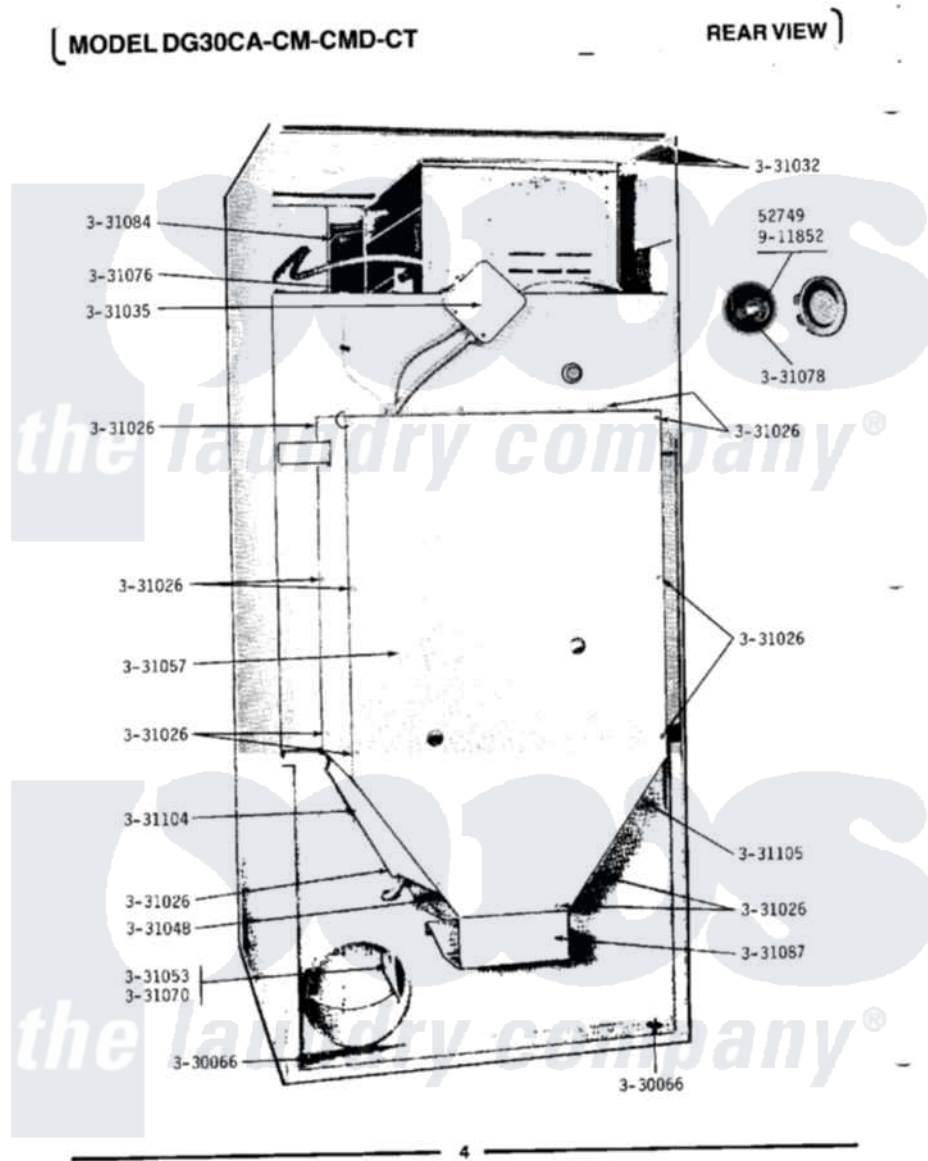

Maytag DG30CMD 02 - REAR VIEW

Maytag Residential Maytag DG30CMD Dryer Parts Parts Diagram 02 - REAR VIEW
 Click on the part number to view part

Item	Original Part Number	Replaced By	Status	Part Description
001	Y052749	62739		Nut, Lock
002	NLA		Not Available	LEVELING LEG
003	331026	90767		Screw, 8A X 3/8 HeX Washer Head Tapping
004	331032	61002031		Screw, Handle
005	NLA		Not Available	WIRE NUT (6 USED)
006	331048		Not Available	COVER FOR BLOWER IMPELLER
007	331053			Damper
008	NLA		Not Available	BELT AND PULLEY GUARD
009	NLA		Not Available	HINGE PIN FOR DAMPER
010	NLA		Not Available	GAS SUPPLY LINE-28 1/2 INCH
011	NLA		Not Available	DRUM ROD
012	331084		Not Available	SUPPORT ROD FOR UPPER DOOR
013	NLA		Not Available	SHIELD FOR MOTOR
014	NLA		Not Available	SUPPORT FOR REAR

014	NLA	Not Available	COVER-LEFT
015	NLA	Not Available	RIB, TUMBLER (ONLY)
016	911852	486009	Lockwasher