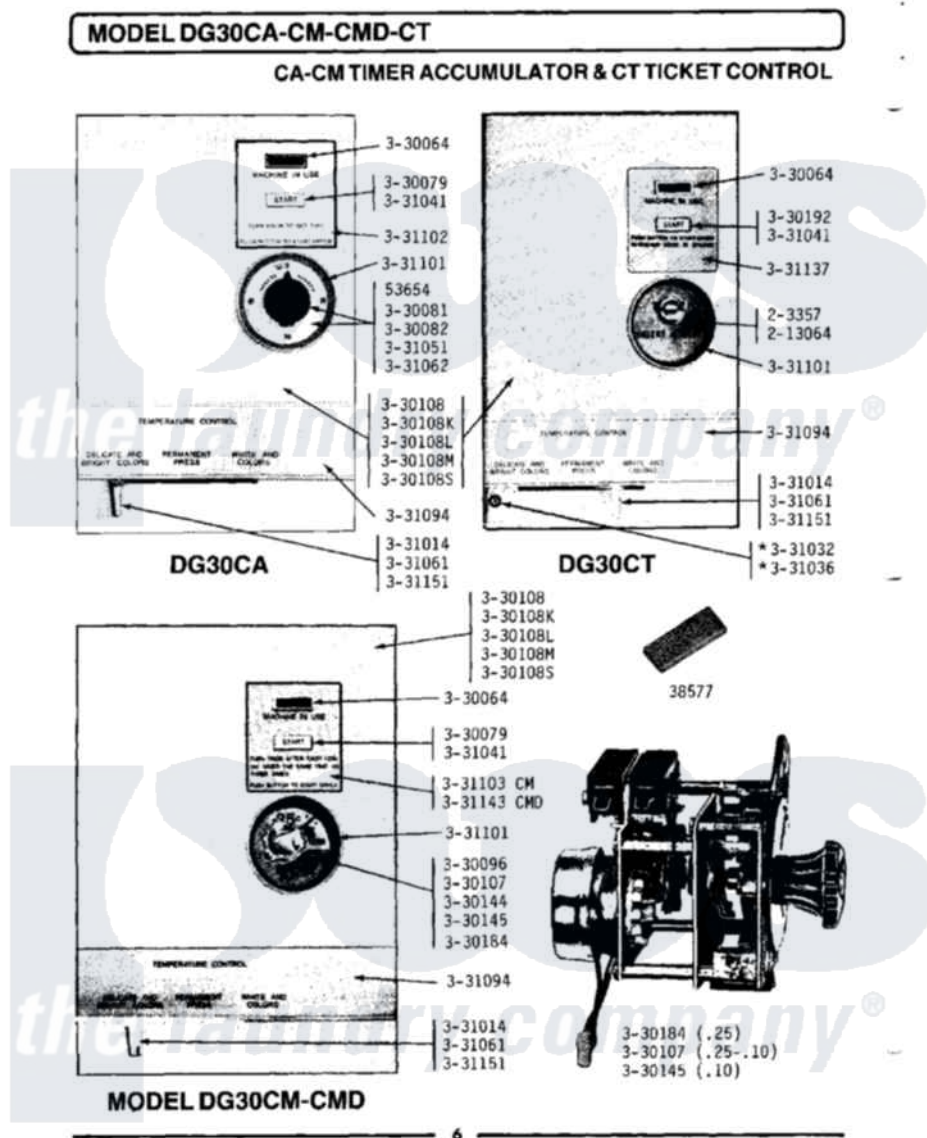

Maytag DG30CMD 03 - CMD TIMER ACCUMULATOR

Maytag Residential Maytag DG30CMD Dryer Parts Parts Diagram 03 - CMD TIMER ACCUMULATOR
 Click on the part number to view part

Item	Original Part Number	Replaced By	Status	Part Description
001	NLA		Not Available	TOOL TO ADJUST TIMING SWITC
002	NLA		Not Available	TICKET RECEIVER ASSEMBLY
003	NLA		Not Available	FRONT PLATE F/TICKET CONTRO
004	Y330064			Pilot Light
005	Y330079		Not Available	SWITCH, PUSH-TO-START
006	Y330096	Y330233		Mounting Plt, Cm Timer Accum.
007	NLA		Not Available	FRONT PANEL-WHITE
008	330108L		Not Available	FRONT PANEL-ALMOND
009	330108M		Not Available	FRONT PANEL-HARVEST WHEAT
010	NLA		Not Available	MOUNTING PLATE (ACCUMULATOR)
011	Y330145		Not Available	CONTA ACCUMULATOR ASSEMBLY
012	330184			Timer Accumulator-25

013	331014	8281196	Screw
014	331032	61002031	Screw, Handle
015	331036		Washer-Front Panel Screws
016	331041		Button-Push-To-Start Switch
017	331061		Knob For Temperature Contro
018	NLA	Not Available	TRIM BAR FOR UPPER PANEL
019	331101	Not Available	BEZEL FOR TIMER-ACCUMULATOR
020	NLA	Not Available	INSTRUCT LABEL - SINGLE COI
021	331151		Lever-Temperature Control
022	Y330192	Not Available	SWITCH, PUSH TO START
023	NLA	Not Available	TIMER ACCUMULATOR - CM
024	NLA	Not Available	INSTRUCTION PLATE-CT