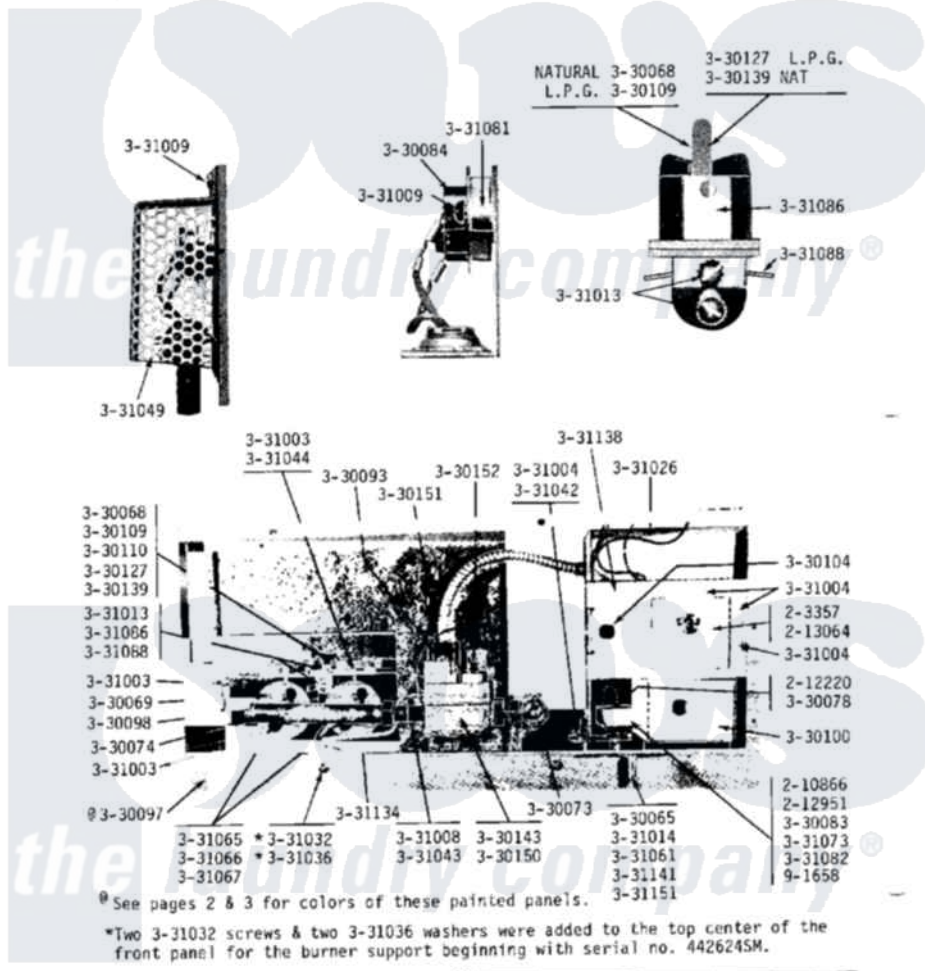

# Maytag DG30CMD 05 - BURNER & CONTROLS-UPPER COMPARTMENT

**MODEL DG30CA-CM-CMD-CT**

**BURNER & CONTROLS - UPPER COMPARTMENT**

DG30CA-CM-SERIES 01  
DG30CMD-CT-ALL MODELS

**WHITE RODGERS GAS VALVE**

New gas valve begins with Serial No. 4442175Y for models DG30CA-CM only

Maytag Residential Maytag DG30CMD Dryer Parts Parts Diagram 05 - BURNER & CONTROLS-UPPER COMPARTMENT

Click on the part number to view part

Item	Original Part Number	Replaced By	Status	Part Description
001	NLA		Not Available	TICKET RECEIVER ASSEMBLY
002	<a href="#">210866</a>			Nut, Twin Speed
003	212220	<a href="#">213501</a>		Screw, No.6-20 X 1-1/8 Inch
004	<a href="#">212951</a>			Screw, No.6-32 X 1/4 Inch
005	NLA		Not Available	FRONT PLATE F/TICKET CONTRO
006	NLA		Not Available	CLIP - ACTUATOR TO CABINET
007	<a href="#">Y330068</a>			Pilot Burner - Nat.
008	NLA		Not Available	BURNER, MAIN
009	<a href="#">Y330073</a>			Valve, Shut-Off
010	NLA		Not Available	MANIFOLD FOR MAIN BURNER
011	Y330083		Not Available	CONTROL, TEMPERATURE
012	<a href="#">330084</a>			Thermostat, Hi-Limit
013	NLA		Not Available	THERMOCOUPLE---NA