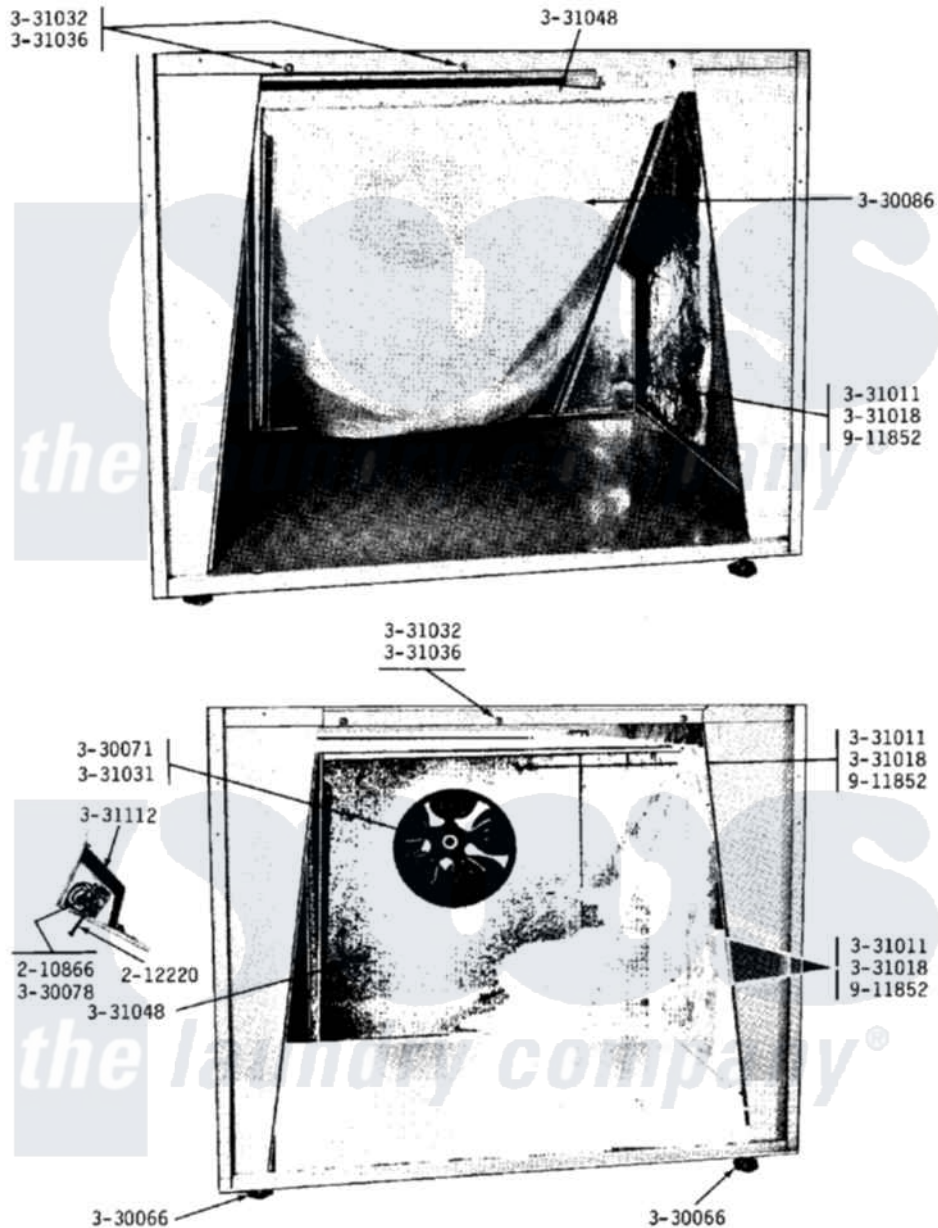

Maytag DG30CMD 08 - LINT SCREEN-LOWER FRONT

Maytag Residential Maytag DG30CMD Dryer Parts Parts Diagram 08 - LINT SCREEN-LOWER FRONT
 Click on the part number to view part

Item	Original Part Number	Replaced By	Status	Part Description
001	Y055980			Hi-Temp Adhesive, 2 Oz Tube
002	210866			Nut, Twin Speed
003	212220	213501		Screw, No.6-20 X 1-1/8 Inch
004	NLA		Not Available	LEVELING LEG
005	Y330071		Not Available	IMPELLER FOR BLOWER
006	Y330078			Cool-Down Bypass Switch
007	Y330086			Lint Screen With Frame
008	NLA		Not Available	WING NUT - LINT HOOD TO CAB
009	NLA		Not Available	WASHER-LINT HOOD TO CABINET
010	331031		Not Available	SET SCREW FOR IMPELLER
011	331032	61002031		Screw, Handle
012	331036			Washer-Front Panel Screws
013	331048		Not Available	COVER FOR BLOWER IMPELLER
014	NLA		Not Available	SHIELD FOR DAMPER SWITCH