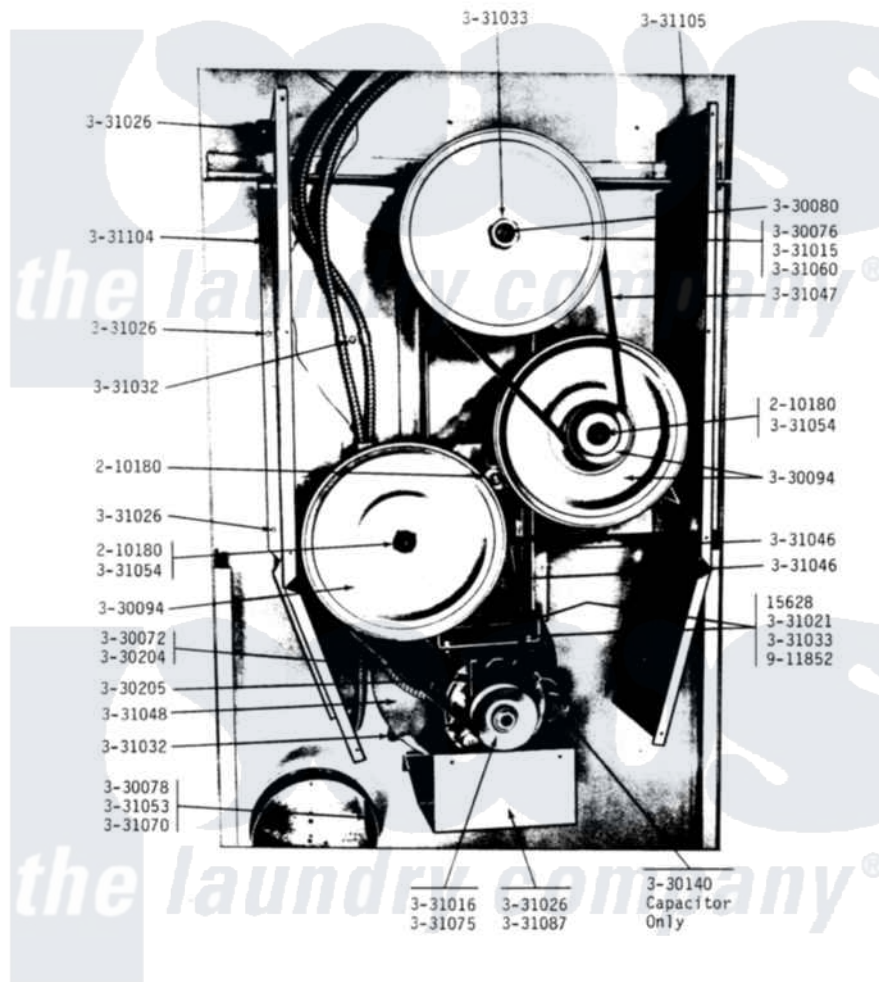

Maytag DG30CMD 09 - REAR VIEW-SHIELD REMOVED

MODEL DG30CA-CM-CMD-CT REAR VIEW - SHIELD REMOVED

Maytag Residential Maytag DG30CMD Dryer Parts Parts Diagram 09 - REAR VIEW-SHIELD REMOVED
 Click on the part number to view part

Item	Original Part Number	Replaced By	Status	Part Description
001	NLA		Not Available	BOLT, 5/16 X 3/4 HEX
002	210180		Not Available	RETAINING RING
003	Y330072		Not Available	MOTOR COMPLETE
004	Y330076			Pulley, Drum
005	Y330078			Cool-Down Bypass Switch
006	Y330080		Not Available	SPIDER & SHAFT ASSEMBLY
007	Y330094	Y330317		Bushing Ki
008	NLA		Not Available	CAPICATOR
009	NLA		Not Available	INTERNAL MOTOR SWITCH
010	NLA		Not Available	MOTOR BASE WITH CLAMPS
011	NLA		Not Available	SET SCREW FOR DRUM PULLEY
012	NLA		Not Available	SET SCREW FOR MOTOR PULLEY
013	NLA		Not Available	WASHER - MOTOR SUPPORT BOLT

014	331026	90767	Screw, 8A X 3/8 HeX Washer Head Tapping
015	331032	61002031	Screw, Handle
016	331033		Hex Nut-Drum Pulley Shaft
017	NLA	Not Available	BELT-MOTOR & INTERMEDIATE
018	331047		Belt - Drum Pulley
019	331048	Not Available	COVER FOR BLOWER IMPELLER
020	331053		Damper
021	331054		Grease Fitting - Pulley Pin
022	331060		Key For Drum
023	NLA	Not Available	HINGE PIN FOR DAMPER
024	NLA	Not Available	MOTOR PULLEY
025	NLA	Not Available	SHIELD FOR MOTOR
026	NLA	Not Available	SUPPORT FOR REAR COVER-LEFT
027	NLA	Not Available	RIB, TUMBLER (ONLY)
028	911852	486009	Lockwasher