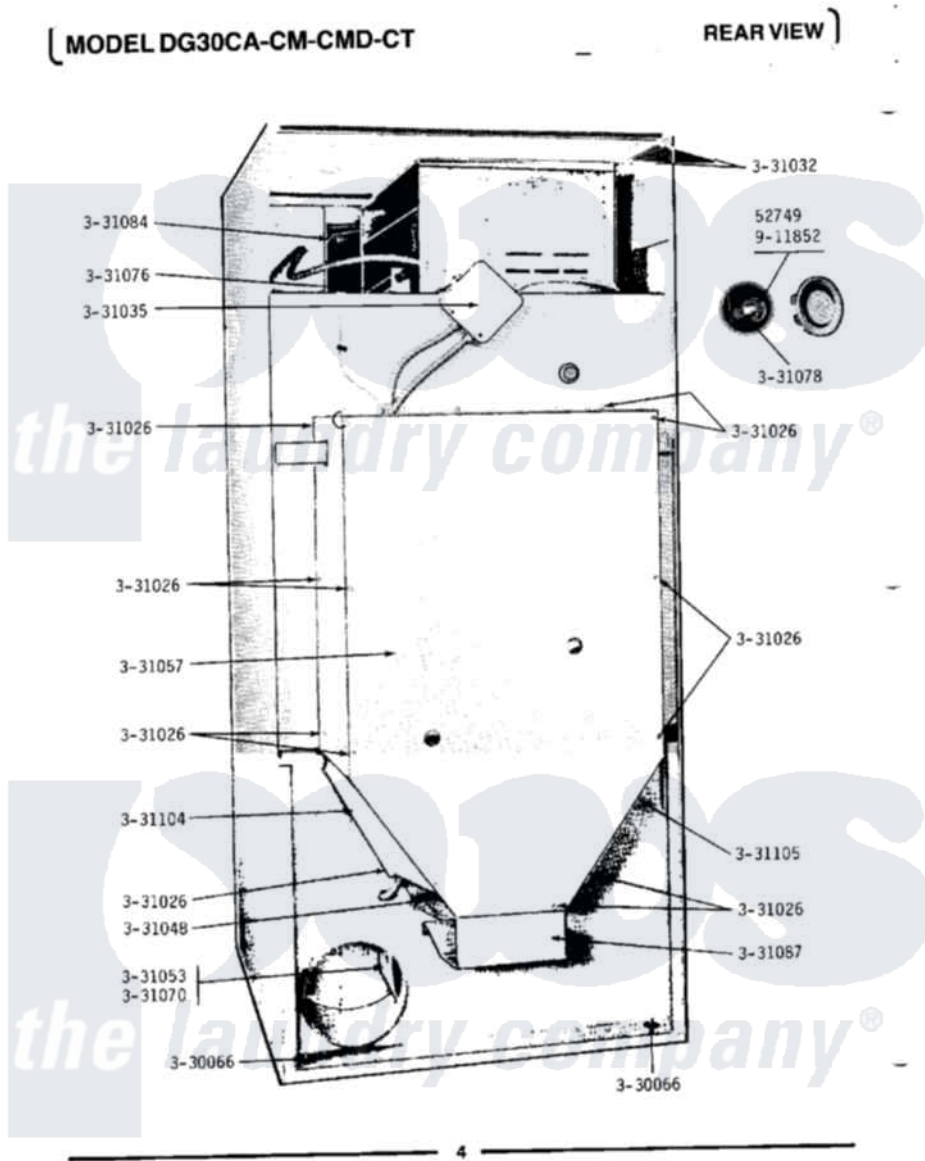

Maytag DG30CT 02 - REAR VIEW

Maytag Residential Maytag DG30CT Dryer Parts Parts Diagram 02 - REAR VIEW
 Click on the part number to view part

Item	Original Part Number	Replaced By	Status	Part Description
001	Y052749	62739		Nut, Lock
002	NLA		Not Available	LEVELING LEG
003	331026	90767		Screw, 8A X 3/8 HeX Washer Head Tapping
004	331032	61002031		Screw, Handle
005	NLA		Not Available	WIRE NUT (6 USED)
006	331048		Not Available	COVER FOR BLOWER IMPELLER
007	331053			Damper
008	NLA		Not Available	BELT AND PULLEY GUARD
009	NLA		Not Available	HINGE PIN FOR DAMPER
010	NLA		Not Available	GAS SUPPLY LINE-28 1/2 INCH
011	NLA		Not Available	DRUM ROD
012	331084		Not Available	SUPPORT ROD FOR UPPER DOOR
013	NLA		Not Available	SHIELD FOR MOTOR
014	NLA		Not Available	SUPPORT FOR REAR

014	NLA	Not Available	COVER-LEFT
015	NLA	Not Available	RIB, TUMBLER (ONLY)
016	911852	486009	Lockwasher