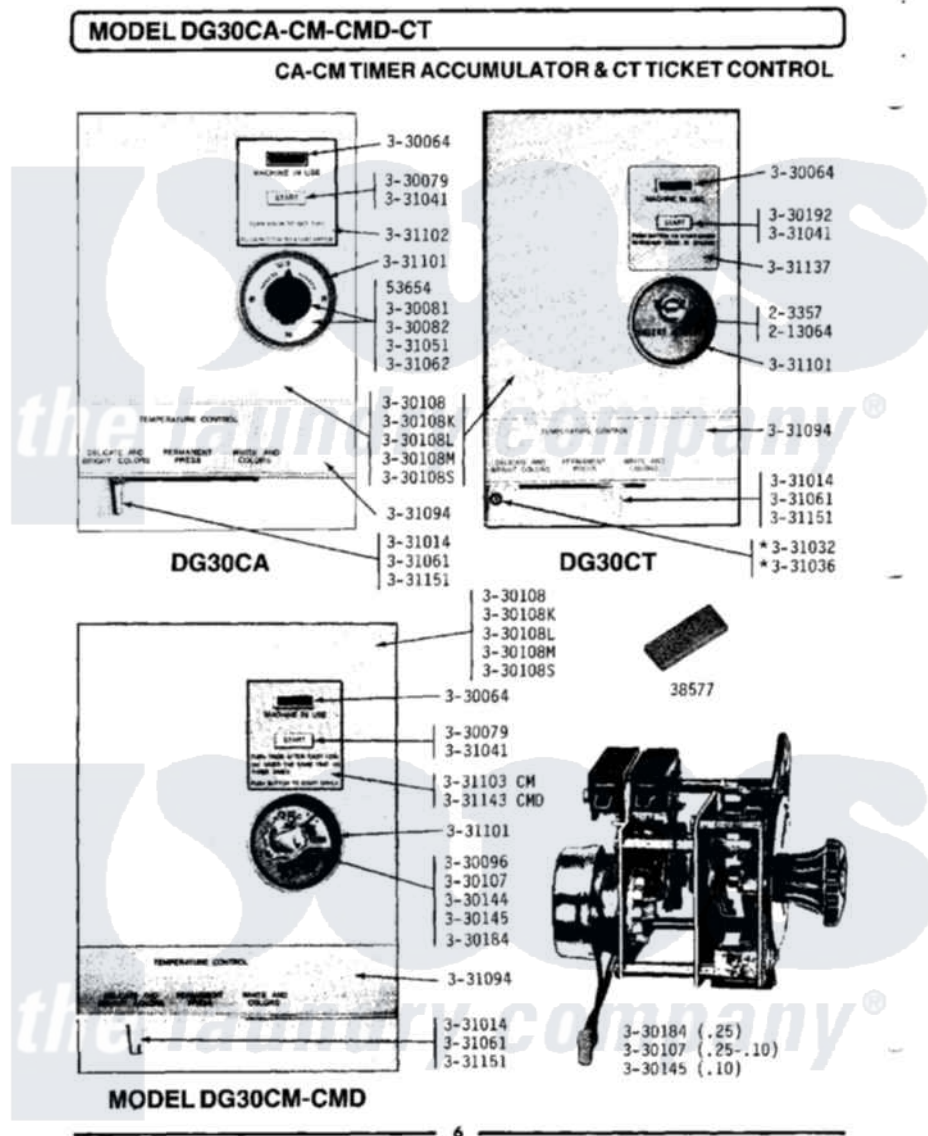

Maytag DG30CT 03 - CMD TIMER ACCUMULATOR

Maytag Residential Maytag DG30CT Dryer Parts Parts Diagram 03 - CMD TIMER ACCUMULATOR
 Click on the part number to view part

Item	Original Part Number	Replaced By	Status	Part Description
001	NLA		Not Available	TOOL TO ADJUST TIMING SWITC
002	NLA		Not Available	TICKET RECEIVER ASSEMBLY
003	NLA		Not Available	FRONT PLATE F/TICKET CONTRO
004	Y330064			Pilot Light
005	Y330079		Not Available	SWITCH, PUSH-TO-START
006	Y330096	Y330233		Mounting Plt, Cm Timer Accum.
007	NLA		Not Available	FRONT PANEL-WHITE
008	330108L		Not Available	FRONT PANEL-ALMOND
009	330108M		Not Available	FRONT PANEL-HARVEST WHEAT
010	NLA		Not Available	MOUNTING PLATE (ACCUMULATOR)
011	Y330145		Not Available	CONTA ACCUMULATOR ASSEMBLY
012	330184			Timer Accumulator-25

013	331014	8281196	Screw
014	331032	61002031	Screw, Handle
015	331036		Washer-Front Panel Screws
016	331041		Button-Push-To-Start Switch
017	331061		Knob For Temperature Contro
018	NLA	Not Available	TRIM BAR FOR UPPER PANEL
019	331101	Not Available	BEZEL FOR TIMER-ACCUMULATOR
020	NLA	Not Available	INSTRUCT LABEL - SINGLE COI
021	331151		Lever-Temperature Control
022	Y330192	Not Available	SWITCH, PUSH TO START
023	NLA	Not Available	TIMER ACCUMULATOR - CM
024	NLA	Not Available	INSTRUCTION PLATE-CT