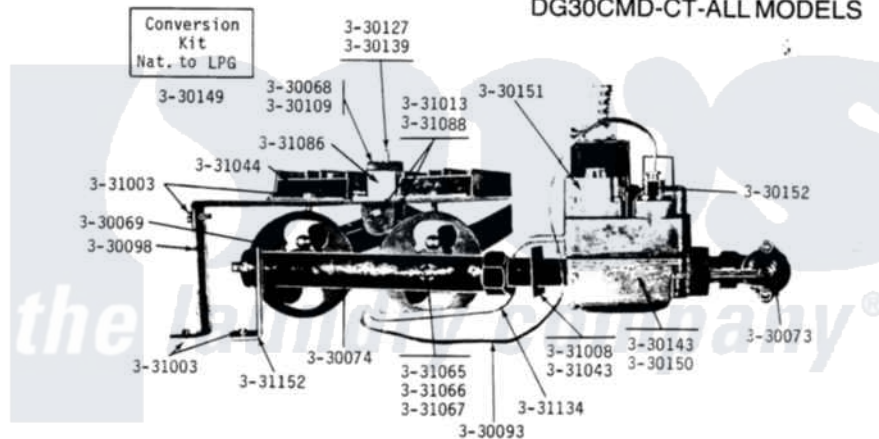

# Maytag DG30CT 10 - WHITE RODGERS GAS VALVE

**MODEL DG30CA-CM-CMD-CT**      **WHITE RODGERS GAS VALVE**  
 DG30CA-CM-SERIES 01  
 DG30CMD-CT-ALL MODELS

- |         |  |         |   |
|---------|--|---------|---|
| 3-30068 | Pilot burner - Natural                               | 3-31003 | Screw - burner retainer bracket to support - 2 used |
| 3-30069 | Main burner - 2 used                                 |         | - burner to bracket - 2 used                        |
| 3-30073 | Shut-off for gas valve                               | 3-31008 | Screw - gas control bracket to hood - 2 used        |
| 3-30074 | Manifold for main burner                             | 3-31013 | Screw - pilot shield to support                     |
| 3-30093 | Thermocouple   | 3-31043 | Mounting bracket for gas control                    |
| 3-30098 | Support for burner                                   | 3-31044 | Retainer bracket for main burner - 2 used           |
| 3-30109 | Pilot burner - LPG                                   | 3-31065 | Orifice for main burner - Natural                   |
| 3-30127 | Pilot orifice - LPG                                  | 3-31066 | Orifice for main burner - Butane                    |
| 3-30139 | Pilot orifice - Natural                              | 3-31067 | Orifice for main burner - Propane                   |
| 3-30143 | Gas control assembly - Natural - White-Rodgers       | 3-31086 | Shield for pilot burner                             |
| 3-30149 | Conversion kit - Natural to LPG - White-Rodgers      | 3-31088 | Shield for pilot                                    |
| 3-30150 | Gas control assembly - LPG - White-Rodgers           | 3-31134 | Pilot tube - control to pilot burner                |
| 3-30151 | Main operator and regulator assembly - White-Rodgers | 3-31152 | Bracket for manifold - not shown                    |
| 3-30152 | Power unit - White-Rodgers                           |         |   |