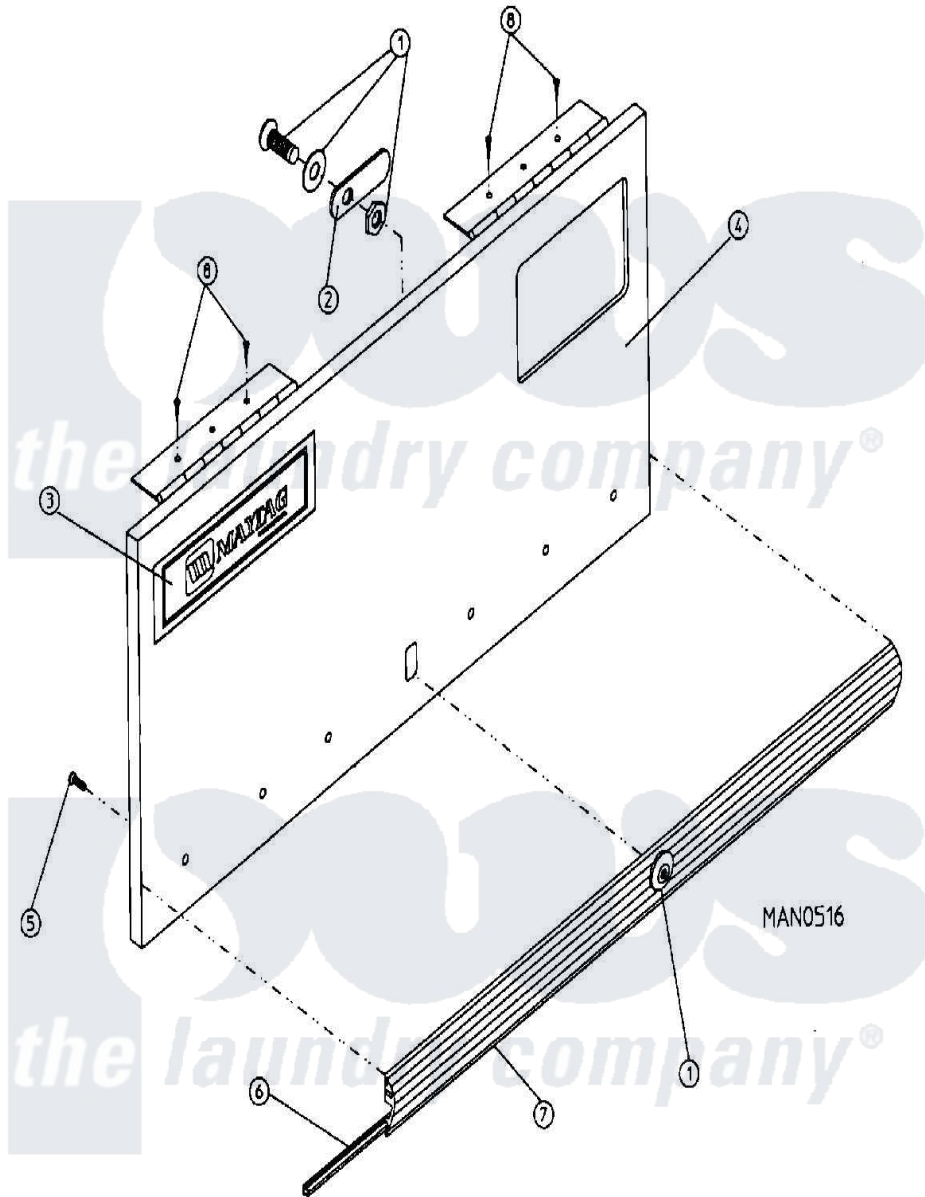

# Maytag DG30PC1 01 - CONTROL DOOR ASSEMBLY (DG30/50)

Maytag Residential Maytag DG30PC1 Dryer Parts Parts Diagram 01 - CONTROL DOOR ASSEMBLY (DG30/50)  
 Click on the part number to view part

Item	Original Part Number	Replaced By	Status	Part Description
000	W10124350		Not Available	ORDER PARTS FROM AMERICAN DRYER CORP AT 508-678-9000
001	A160017		Not Available	LOCK, SPECIAL DUMMY
"	A160038	<a href="#">883977</a>		4451 Control
"	A160140	<a href="#">160140</a>		Key Only F
002	A160016	<a href="#">160016</a>		1 1 4 Str
003	A112343	<a href="#">112343</a>		Maytag Log
004	A800023	<a href="#">800023</a>		15-30 Hi-S
"	A900022		Not Available	DOOR ASSY, CONTROL
005	A180200			15 30 TO
"	A180201	<a href="#">W10149336</a>		25 50 To
006	A102307		Not Available	GASKET, TRIM BUMPER (SOLD IN FEET)
007	A150201	<a href="#">150201</a>		10-32 X 1
008	A150415		Not Available	SCREW, CRIMPTITE (PH. RD.HD.) (No.10-16 X 1/2" PH. RD. HD.)

009	A102600	Not Available	CATCH, ROD SUPPORT-CTRL. DOOR
010	A102601	Not Available	CLIP, RETAINER (CONTROL DOOR ROD)
011	A102502	<a href="#">102502</a>	12.625 Con