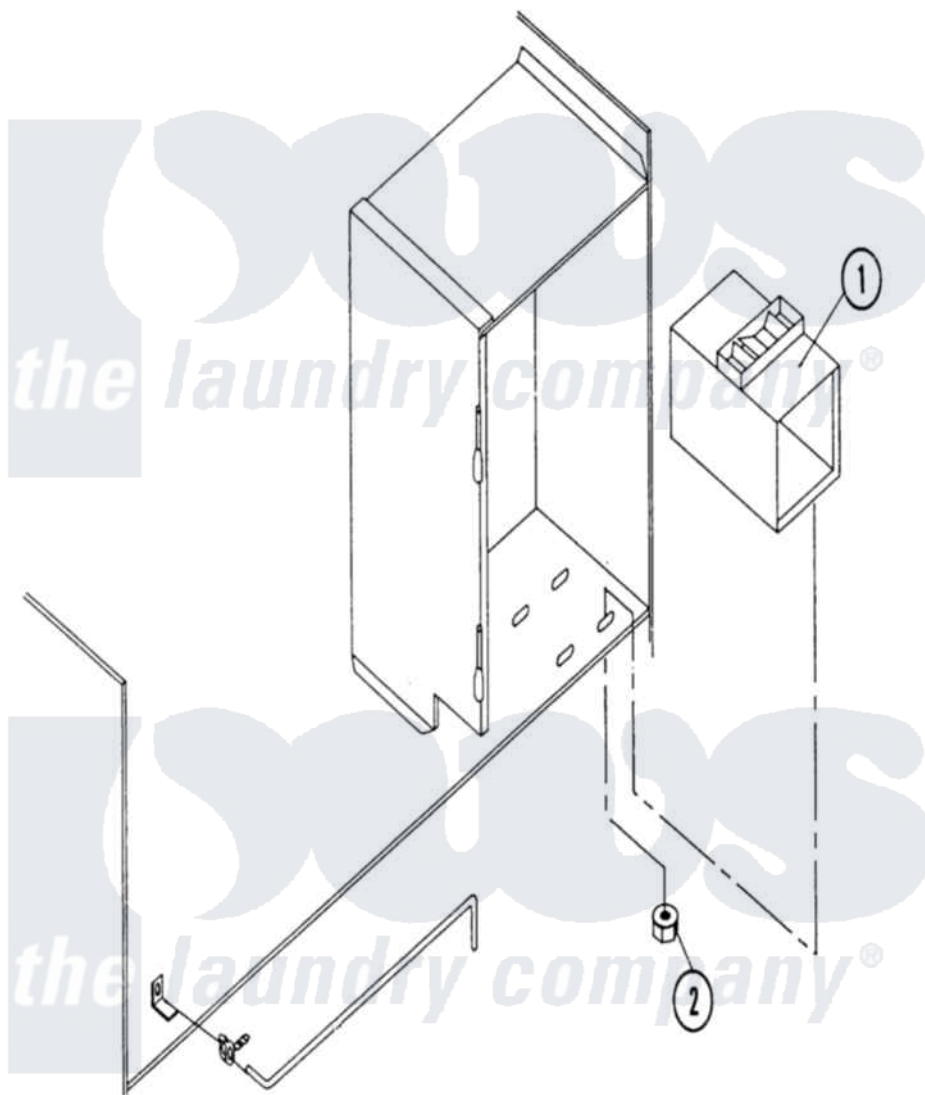

Maytag DG30PC1 02 - COIN VAULT ASSEMBLY

Maytag [Residential Maytag DG30PC1 Dryer Parts](#) Parts Diagram 02 - COIN VAULT ASSEMBLY

[Click on the part number to view part](#)

| Item | Original Part Number | Replaced By | Status | Part Description |
|------|----------------------|------------------------|---------------|-------------------------------|
| 000 | W10124350 | | Not Available | NOT REQUIRED PART OR SEE NOTE |
| 001 | A802115 | 802115 | | Bolt-In CO |
| " | A802117 | 802117 | | M.P. Bolt- |
| 002 | A152014 | 152014 | | 1 4-20 Ser |