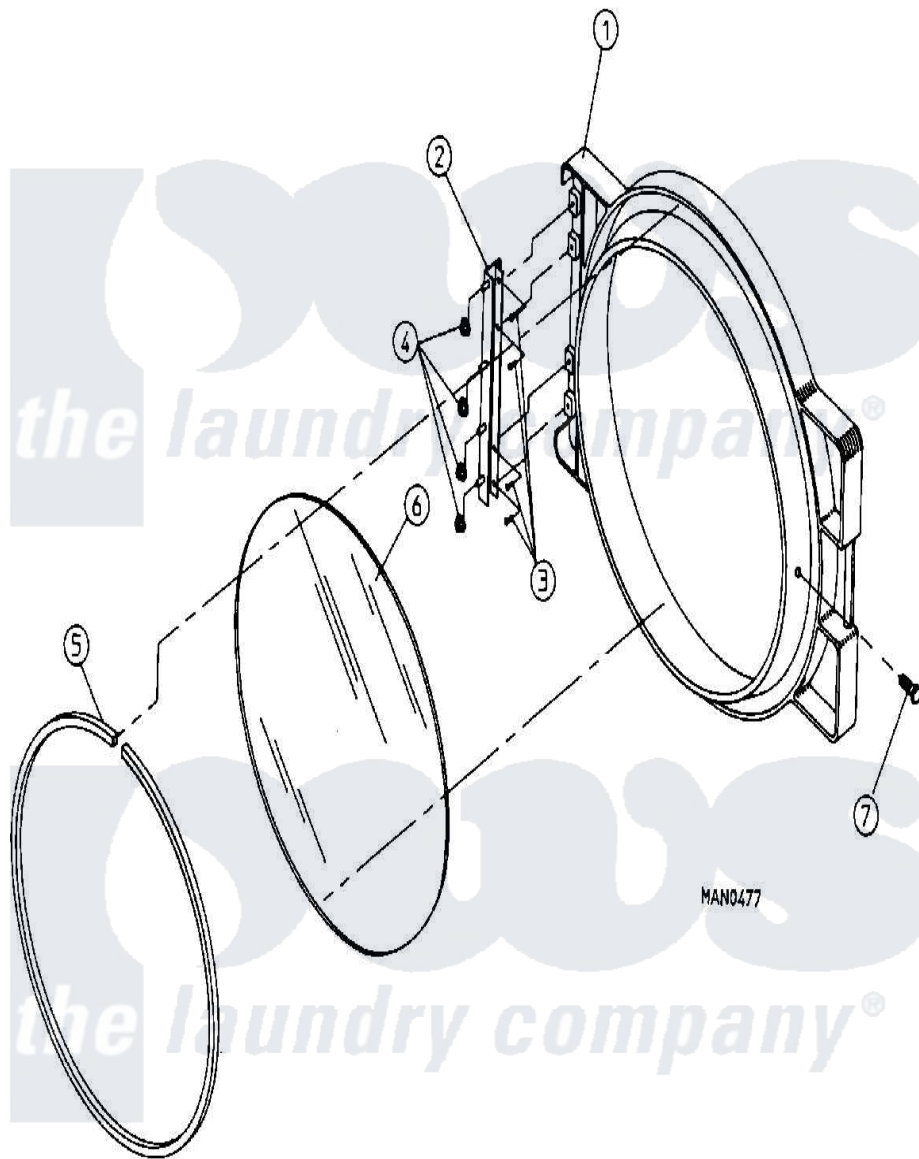

Maytag DG30PC1 05 - MAIN DOOR ASSEMBLY (LATCH TYPE DG30/50)

Maytag [Residential Maytag DG30PC1 Dryer Parts](#) Parts Diagram 05 - MAIN DOOR ASSEMBLY (LATCH TYPE DG30/50)

[Click on the part number to view part](#)

Item	Original Part Number	Replaced By	Status	Part Description
000	W10124350		Not Available	ORDER PARTS FROM AMERICAN DRYER CORP AT 508-678-9000
001	A800287		Not Available	DOOR ASSY (ALM) (INCL 1,5,6, & 7)
"	A800288		Not Available	DOOR ASSEMBLY (WHT) (INCL. ILLUS. No.1 & 5 THRU 9)
002	A103050		Not Available	HINGE, DOOR
003	A150410	MC80MD		Elmntsurf
004	A152014	152014		1 4-20 Ser
005	A102350	W10149210		68 1 2 Do
006	A102210	102210		20 7 16 D
"	A170730	170730		10.3 Oz Cl
007	A150431	150431		10x7 16 D
"	A404500	WB22X55		Switch
"	A404502	404502		White 0.6