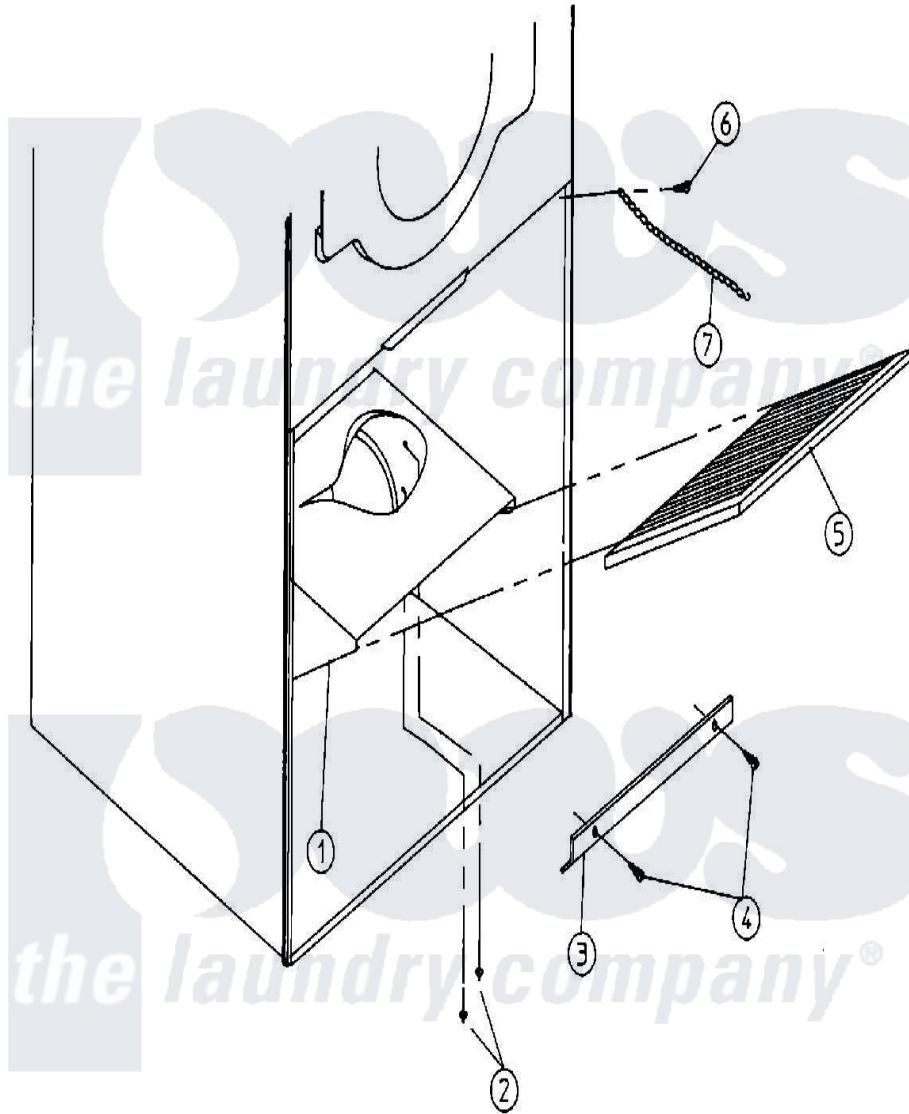

Maytag DG30PC1 07 - LINT TRAP ASSEMBLY(DG30/50)

Maytag Residential Maytag DG30PC1 Dryer Parts Parts Diagram 07 - LINT TRAP ASSEMBLY(DG30/50)
 Click on the part number to view part

Item	Original Part Number	Replaced By	Status	Part Description
000	W10124350		Not Available	ORDER PARTS FROM AMERICAN DRYER CORP AT 508-678-9000
001	A800402	W10147050		50-60 Lint
"	A800408	W10147054		30 LinT T
002	A154300			1 2 COTTE
003	A154200			5 32 RIVE
004	A150300	5307527001		Switch
005	A800501	800501		50-60 Lint
"	A800503	W10147061		285-30-24-
006	A150419	150419		6 X 1 2 T
007	A108120	108120		Chain For
"	A150413		Not Available	SCREW, CRIMPTITE (No.10-16 X 1/2" PH.)