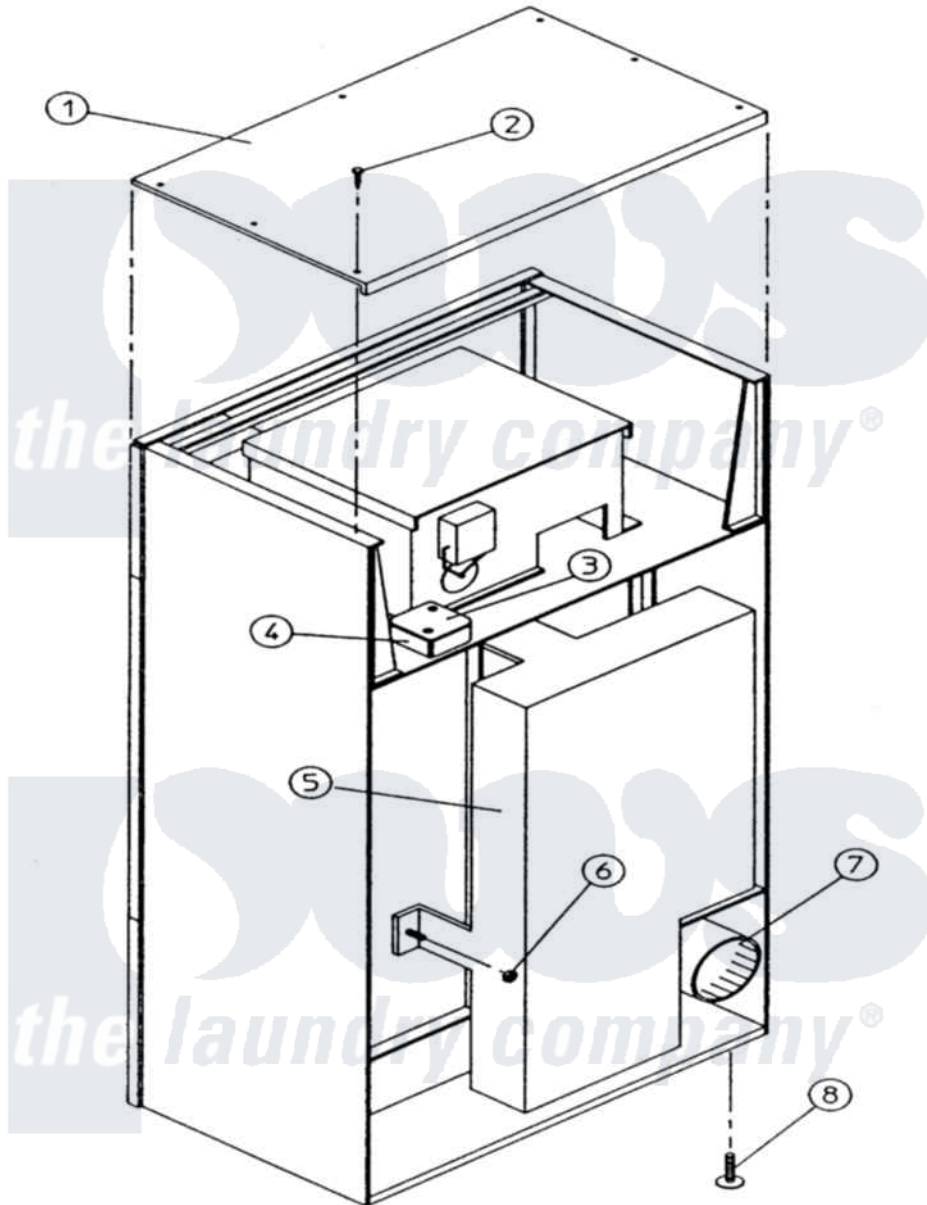

# Maytag DG30PC1 16 - OUTER TOP/BACK GUARD ASSEMBLY(DG50/30)

Maytag Residential Maytag DG30PC1 Dryer Parts Parts Diagram 16 - OUTER TOP/BACK GUARD ASSEMBLY(DG50/30)

[Click on the part number to view part](#)

Item	Original Part Number	Replaced By	Status	Part Description
000	W10124350		Not Available	ORDER PARTS FROM AMERICAN
001	A312511		Not Available	OUTER TOP ASSEMBLY
"	A312518	<a href="#">W10146831</a>		Ad-50 Oute
002	A150300	<a href="#">5307527001</a>		Switch
003	A121101		Not Available	JUNCTION BOX COVER ONLY
004	A121100			4 JUNCTIO
005	A801521	<a href="#">801521</a>		30-65 Back
006	A152014	<a href="#">152014</a>		1 4-20 Ser
007	A880500	<a href="#">W10148009</a>		6 Damper
"	A880501	<a href="#">W10148010</a>		8 Diameter Dam
008	A103500			LEVELING L