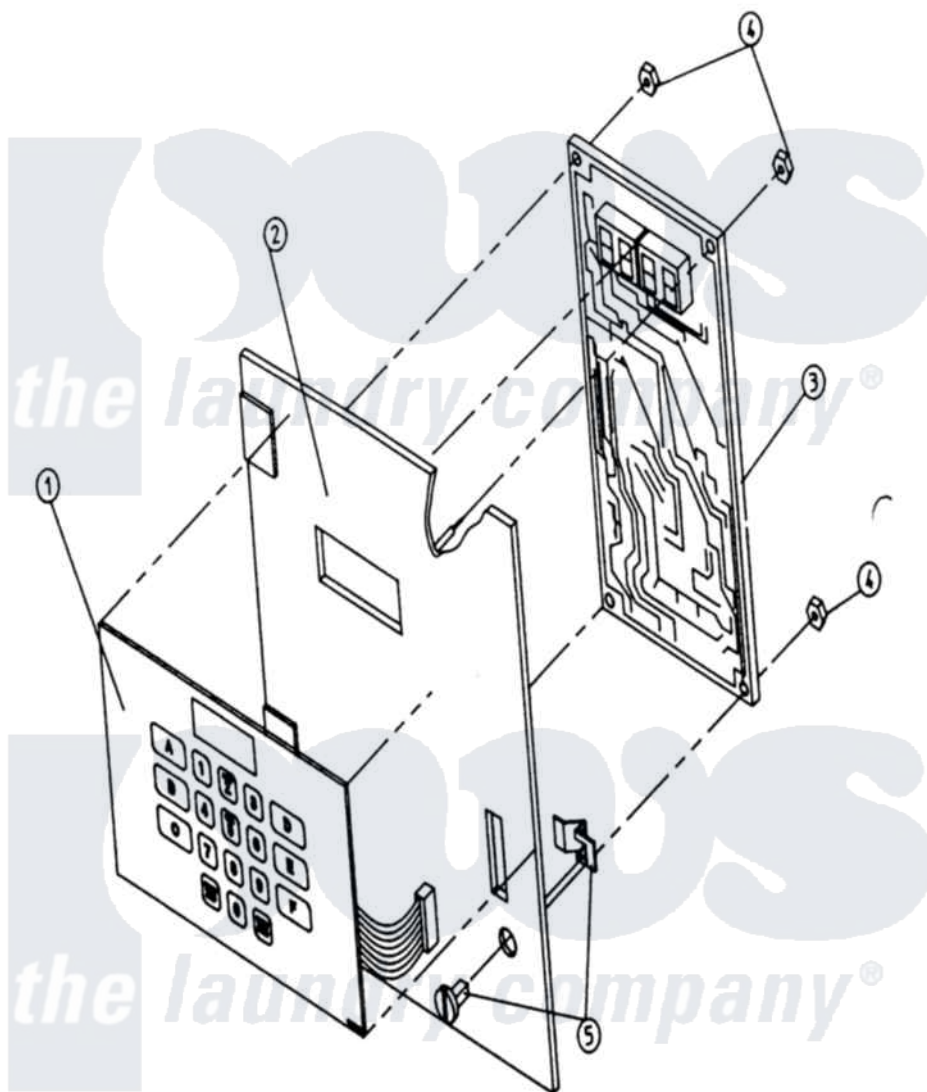

Maytag DG30PN1 02 - MICROPROCESSOR CONTROL PANEL (PN MODELS)

Maytag Residential Maytag DG30PN1 Dryer Parts Parts Diagram 02 - MICROPROCESSOR CONTROL PANEL (PN MODELS)

[Click on the part number to view part](#)

Item	Original Part Number	Replaced By	Status	Part Description
000	W10124350		Not Available	ORDER PARTS FROM AMERICAN DRYER CORP AT 508-678-9000
001	A112535			LABEL ASSY., KEYBOARD (OPL) (ENGLISH)
002	A800057	W10146960		M.P. Contr
"	A800171		Not Available	CONTROL ASSEMBLY (COMPLETE) (INCL. ITEMS 1 THRU 5)
003	A137125		Not Available	CONTROLLER (PHASE 4 O.P.L.)
004	A152001	152001		8-32 X 3 8
005	A160005		Not Available	LATCH, SPRING TURN (2-PIECE) (CHECK LABEL ON COMPUTER CHIP)