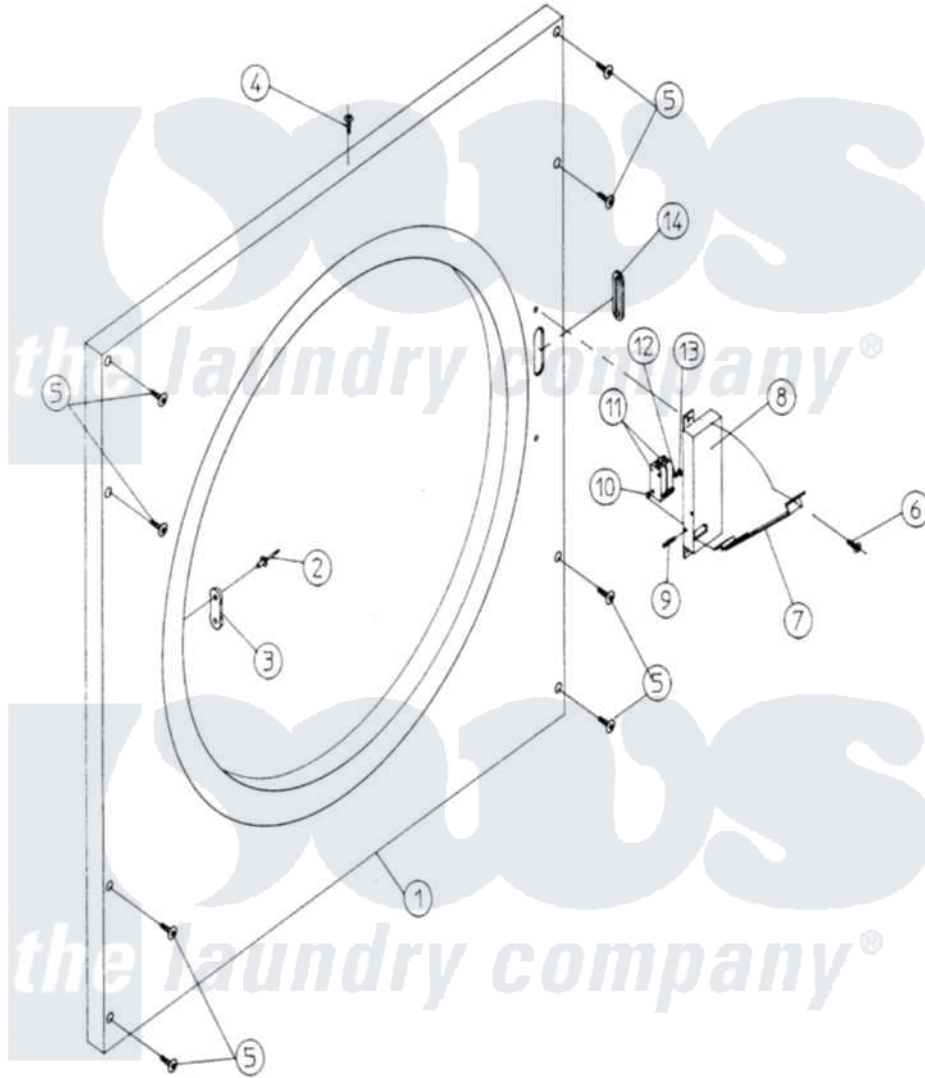

Maytag DG30PN1 05 - FRONT PANEL ASSY. (LATCH TYPE-DG30/50)

Maytag Residential Maytag DG30PN1 Dryer Parts Parts Diagram 05 - FRONT PANEL ASSY. (LATCH TYPE-DG30/50)
 Click on the part number to view part

Item	Original Part Number	Replaced By	Status	Part Description
000	W10124350		Not Available	ORDER PARTS FROM AMERICAN DRYER CORP AT 508-678-9000
001	A875300	W10147918		15-30- Ins
"	A875301	W10147919		25-50- Ins
002	A152215		Not Available	RIVET, POP (1/8")
003	A170330		Not Available	LATCH, DOOR (FRICTION)
004	A150300	5307527001		Switch
005	A150415		Not Available	SCREW, CRIMPTITE (PH. RD.HD.) (No.10-16 X 1/2" PH. RD. HD.)
006	A150301	150301		8-18 X 7
007	A313215	W10146843		DR SW Accu
008	A313217	W10146844		Main DR SW
"	A800445	W10147060		Micro DR S
"	A800446	800446		Micro DR S
009	A150025	150025		4-40 X 1
010	A153045	153045		4 Split L

011	A137004	137004	Ns Series
012	A153045	153045	4 Split L
013	A152016	152016	4-40 Hex N
014	A121405	121405	Rubber Gro
"	A404500	WB22X55	Switch
"	A404502	404502	White 0.6