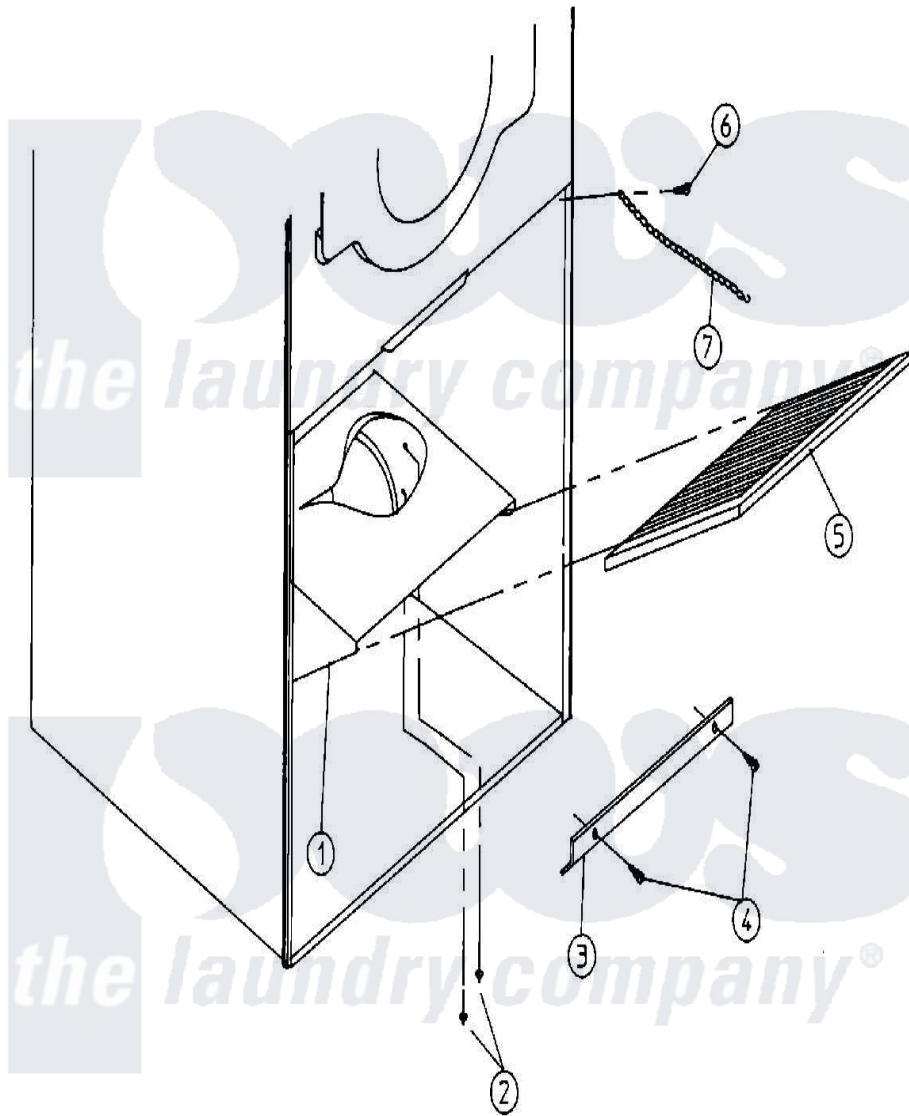

Maytag DG30PN1 06 - LINT TRAP ASSEMBLY(DG30/50)

Maytag Residential Maytag DG30PN1 Dryer Parts Parts Diagram 06 - LINT TRAP ASSEMBLY(DG30/50)
 Click on the part number to view part

Item	Original Part Number	Replaced By	Status	Part Description
000	W10124350		Not Available	ORDER PARTS FROM AMERICAN DRYER CORP AT 508-678-9000
001	A800402	W10147050		50-60 Lint
"	A800408	W10147054		30 LinT T
002	A154300			1 2 COTTE
003	A154200			5 32 RIVE
004	A150300	5307527001		Switch
005	A800501	800501		50-60 Lint
"	A800503	W10147061		285-30-24-
006	A150419	150419		6 X 1 2 T
007	A108120	108120		Chain For
"	A150413		Not Available	SCREW, CRIMPTITE (No.10-16 X 1/2" PH.)