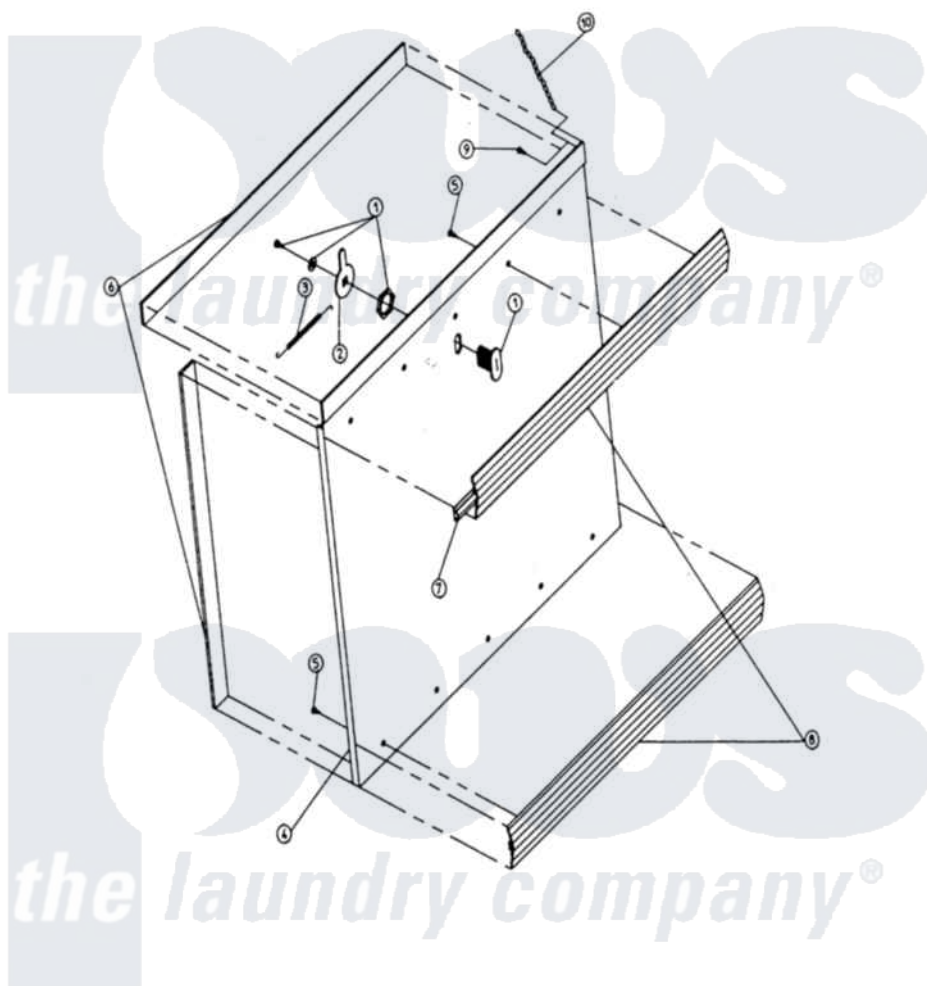

Maytag DG30PN1 07 - LINT DOOR ASSEMBLY (DG30/50)

Maytag Residential Maytag DG30PN1 Dryer Parts Parts Diagram 07 - LINT DOOR ASSEMBLY (DG30/50)

Click on the part number to view part

Item	Original Part Number	Replaced By	Status	Part Description
000	W10124350		Not Available	ORDER PARTS FROM AMERICAN DRYER CORP AT 508-678-9000
001	A160003		Not Available	DUMMY LOCK (NON COIN)
"	A160039			4451 LINT
"	A160140	160140		Key Only F
"	A160200		Not Available	KNOB LATCH (W/2 SCREWS)
"	A800150	W10146979		Knob Latc
002	A150425	W10146763		12-24 X 3
"	A160008	160008		2 1/2 Str
"	A160009	160009		Adjustable
003	A157000			SPRING-DRO
004	A800216	W10149260		30 Drop L
"	A800219	W10146990		25-50 Drop
"	A800232	800232		Stator ALM
"	A800233	W10146996		30 Insul.
005	A150201	150201		10-32 X 1

006	A117600		Not Available	TAPE, NOISE SUPPRESSOR (SOLD IN FEET)
007	A102307		Not Available	GASKET, TRIM BUMPER (SOLD IN FEET)
008	A180210	180210		15 30 MI
"	A180211	180211		25 50 MI
009	A150415		Not Available	SCREW, CRIMPTITE (PH. RD.HD.) (No.10-16 X 1/2" PH. RD. HD.)
010	A108120	108120		Chain For