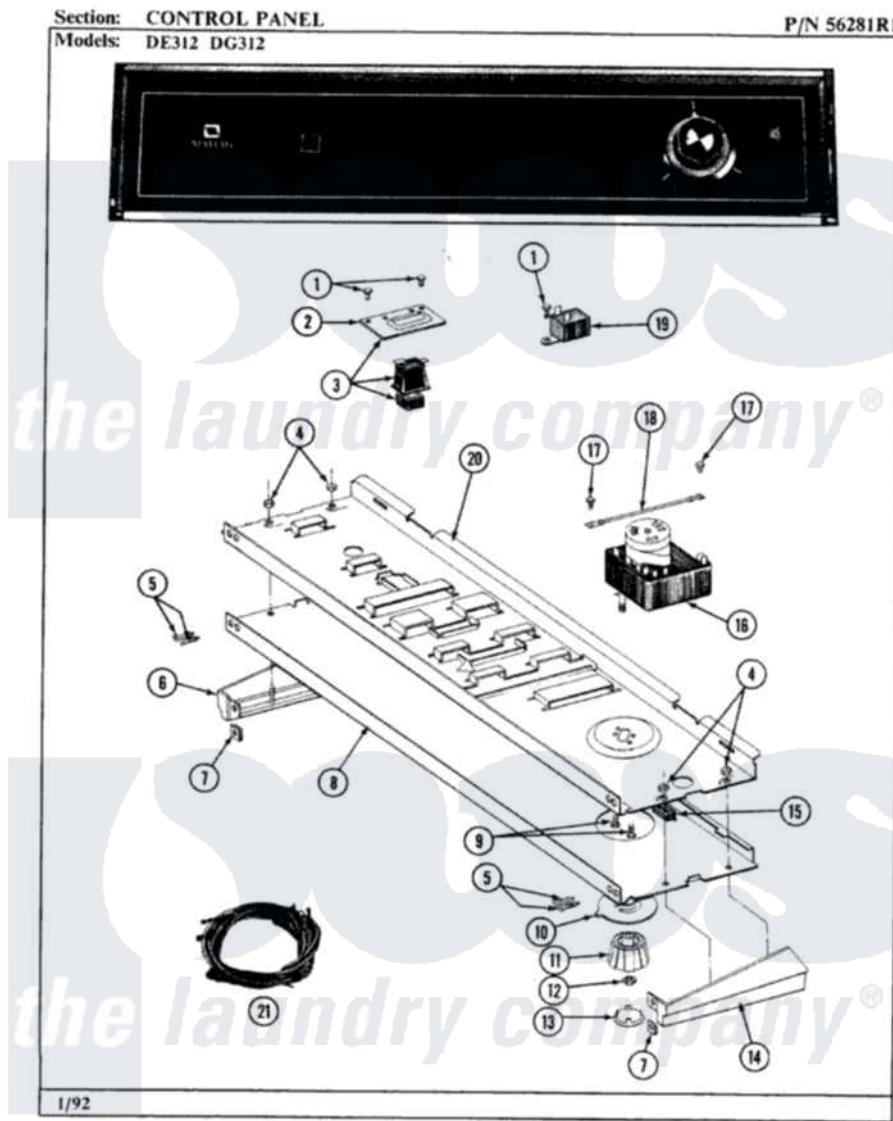

Maytag DG312 01 - CONTROL PANEL

Maytag Residential Maytag DG312 Dryer Parts Parts Diagram 01 - CONTROL PANEL
Click on the part number to view part

Item	Original Part Number	Replaced By	Status	Part Description
1	211168	W10139210		Screw, 8-18 X 5/16
2	314177		Not Available	BRACKET FOR START SWITCH
3	306533			Switch, Push/To/Start W/Bkt
4	214872			Palnut, End Cap Note: Nut, Lamp Holder
5	210932			Screw, No.8 X 9/16 Ctsk Note: Screw, Inlet Duct
6	214815			End Cap F/Control Panel-LH
7	214894			Fastener, End Cap
8	Y306381		Not Available	CONTROL PANEL
"	305881		Not Available	CONTROL PANEL
9	910708	488234		Screw 8-32 X 1/4
10	314422	33001500		Dial, Timer Indicator
11	314421			Knob For Timer
12	312273			Nut, Control Knob
13	215164		Not Available	CAP FOR KNOB

14	214816		End Cap F/Control Panel-RH
15	214897		Pad, Control Panel
16	305973		Timer
17	211294	90767	Screw, 8A X 3/8 HeX Washer Head Tapping
18	204807		Ground Wire, Supp. Plte To Top Cover
19	305205	694419	Mini-Buzzer
20	314184		Back Up Plate
21	Y306178	Not Available	MAIN WIRE HARNESS
"	306804	Not Available	WIRE HARNESS
"	305781	Not Available	WIRE HARNESS