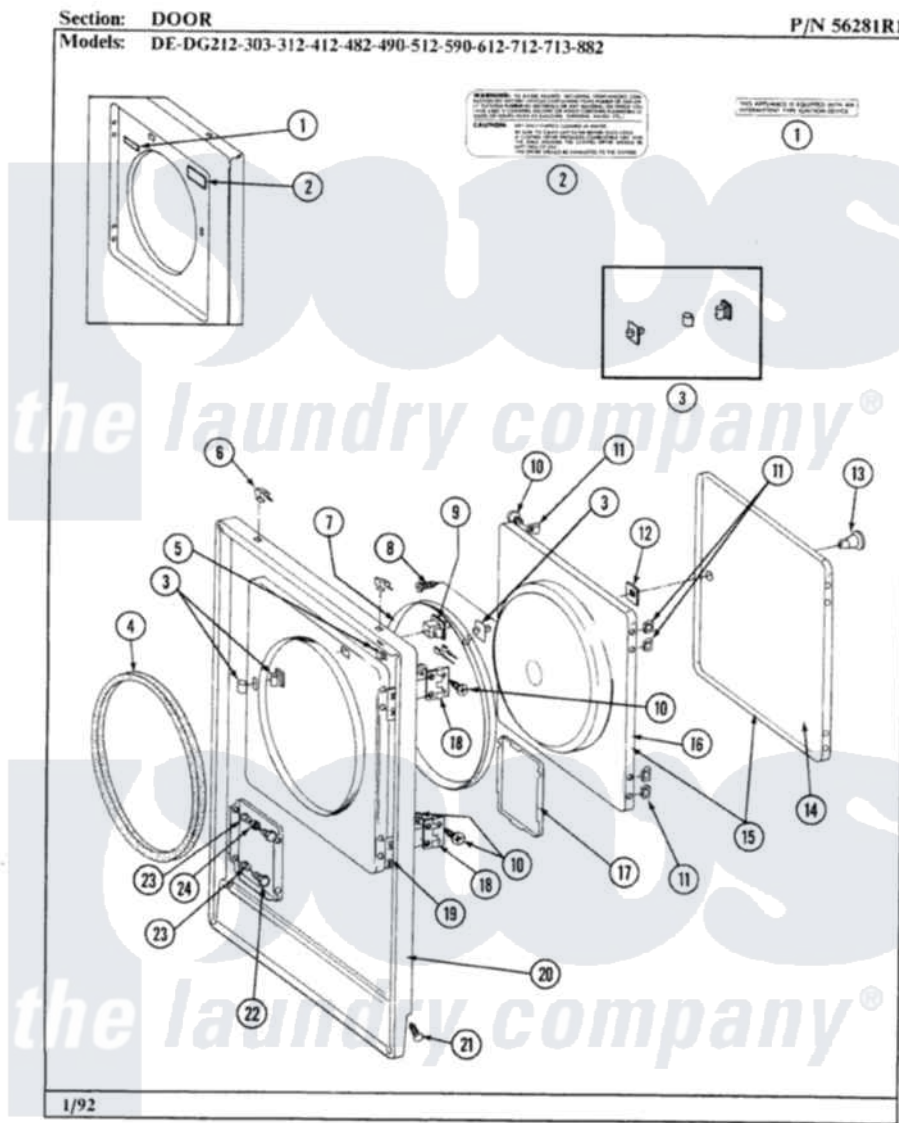

Maytag DG312 02 - DOOR

30

Maytag [Residential Maytag DG312 Dryer Parts](#) Parts Diagram 02 - DOOR
 Click on the part number to view part

Item	Original Part Number	Replaced By	Status	Part Description
1	314119		Not Available	GAS IGNITION LABEL
2	Y313927			INSTRUCTION LABEL
3	306436			Door Latch Kit--W
4	314286			Seal For Front Panel
5	Y310376			Clip, Door Switch Harness
6	212982	22001650		Fastener, Spring
7	314077			Door Seal
8	314347	400021-1		Screw
9	Y305753	W10169313		Switch-Dor
10	Y314062			Screw, Door Hinge And Panel
11	Y313910			Clip, Door Liner To Outer Panel
12	Y313911			Door Strike Retainer
13	303942		Not Available	KNOB AND SCREW
15	Y304579			DOOR (WHT)
"	Y306668			DOOR (WHT)
				INNER DOOR WITH KNOB &

16	305835		Not Available	INNER DOOR WITH KNOB & SCRE
"	306676		Not Available	INNER DOOR WITH KNOB
17	302542		Not Available	PART NOT USED. (DG ONLY)
18	Y304577	33001230		Hinge, Door
19	Y313907			Fastener, Twin
20	304594			Front Panel-White
21	204439			Screw And Fstner Assembly
22	212949	22001866		Screw, Relay
23	312301		Not Available	BUSHING FOR ACCESS STUD
24	312369			Sleeve, Access Panel Stud Part Not Used