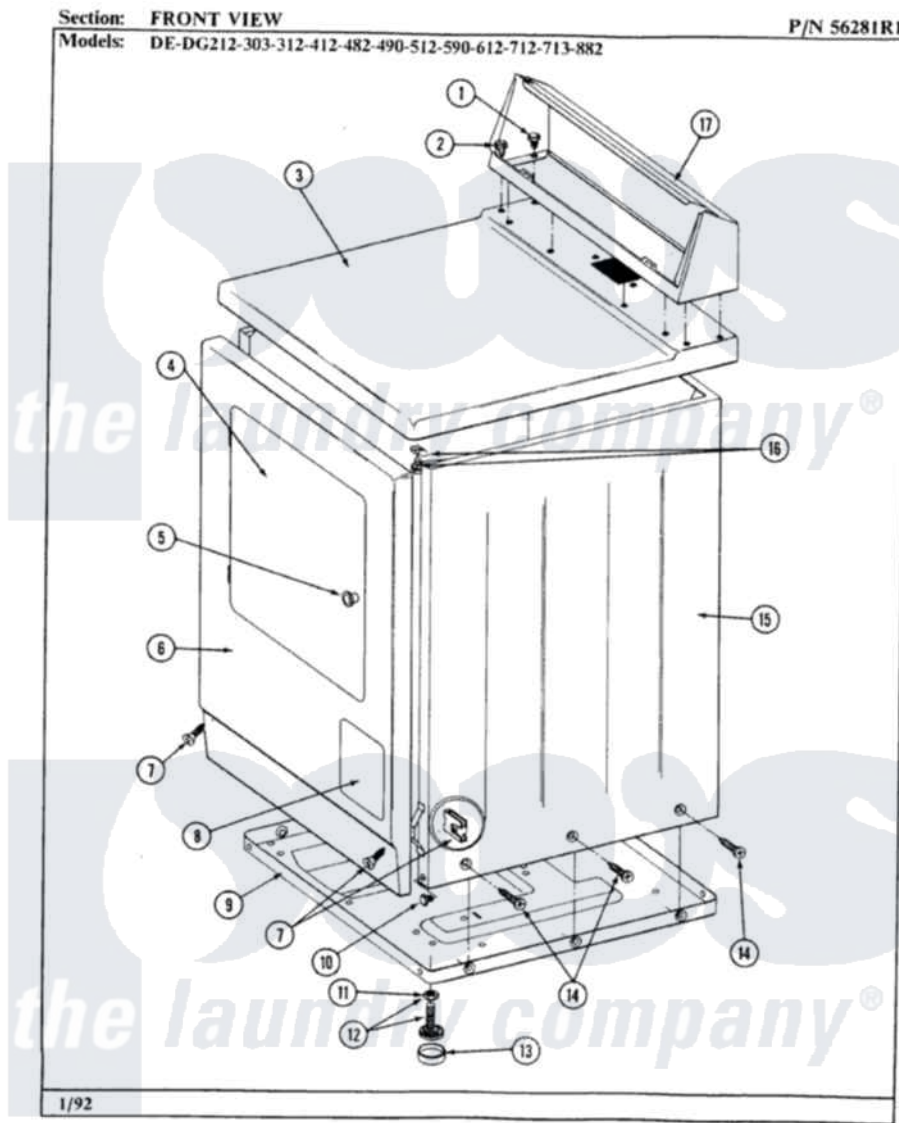

Maytag DG312 03 - FRONT VIEW

26

Maytag [Residential Maytag DG312 Dryer Parts](#) Parts Diagram 03 - FRONT VIEW
 Click on the part number to view part

Item	Original Part Number	Replaced By	Status	Part Description
1	211194		Not Available	LOCK WASHER
2	Y313559			Screw
3	307104			Top Cover Assembly
4	Y306668			DOOR (WHT)
5	303942		Not Available	KNOB AND SCREW
6	304594			Front Panel-White
7	204439			Screw And Fstner Assembly
8	302542		Not Available	PART NOT USED. (DG ONLY)
9	Y303361		Not Available	BASE ASSY. (UPPER & LOWER)
10	Y310632	1163839		Screw
11	Y052740	62739		Nut, Lock
12	Y305086			Adjustable Leg And Nut
13	Y314137			Foot, Rubber
14	213007			Xfor Cabinet See Cabinet, Back
15	305302		Not Available	CABINET-WHITE