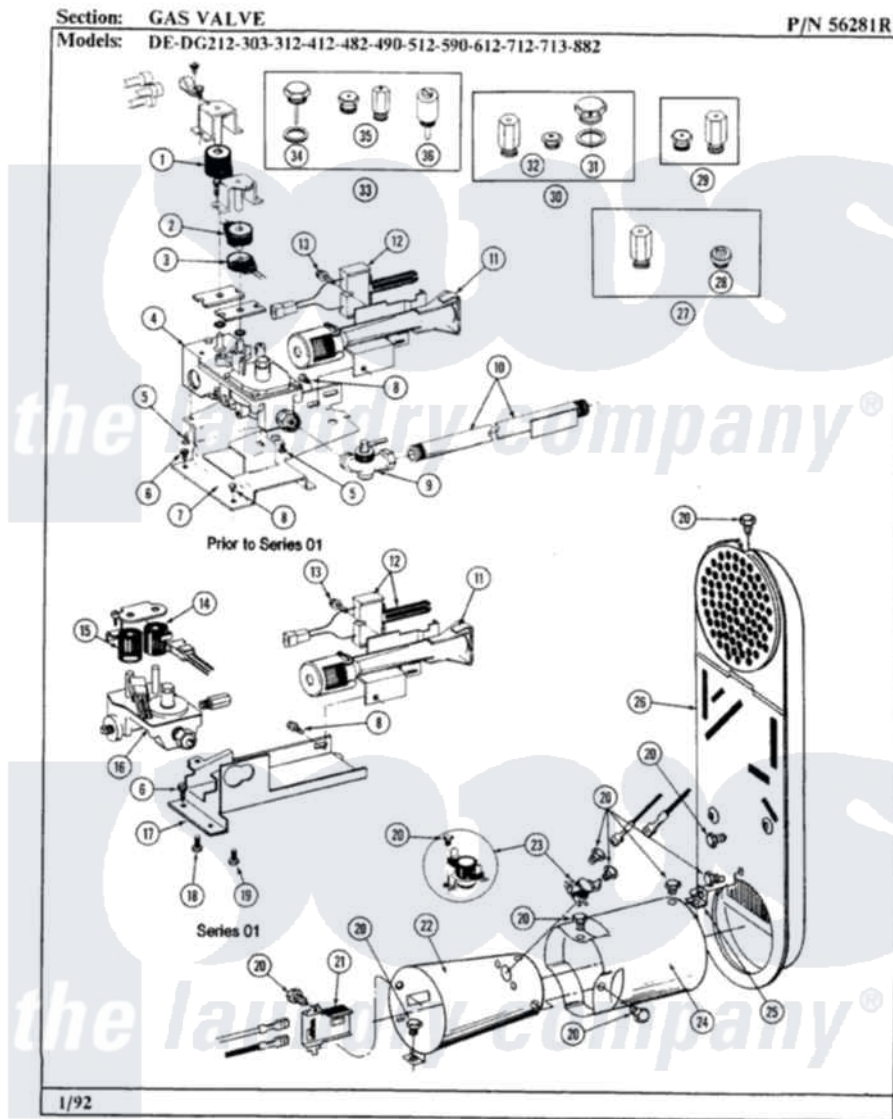

Maytag DG312 04 - GAS VALVE

38

Maytag [Residential Maytag DG312 Dryer Parts](#) Parts Diagram 04 - GAS VALVE
 Click on the part number to view part

Item	Original Part Number	Replaced By	Status	Part Description
1	305603			Secondary Coil
2	305604			Holding Coil
3	305605			Booster Coil
4	W10116794			Gas Valve
5	211410			Screw, HeX Head No.8 X 3/8 Inch
6	Y313561			Screw---NA
7	312929			Gas Valve Bracket
8	Y310632	1163839		Screw
9	Y303349			Angle Shut-Off, Gas Valve
10	Y303383	33001735		Pipe And Bracket Assembly Series 18 Not Needed Use Vavle
11	304974	33002793		Burner Assembly
12	304970	4391996		Ignitor
13	304971			Screw Note: Screw, Igniter
14	306105	694540		Coil, 60 Hz

15	306106		Coil, Holding And Booster--W
16	306176		Valve, Gas
17	314566		Gas Control Bracket
18	314082	90767	Screw, 8A X 3/8 HeX Washer Head Tapping
19	Y313559		Screw
20	211294	90767	Screw, 8A X 3/8 HeX Washer Head Tapping
21	Y303377	338906	Radiant, Sensor
22	Y303368		Cone, Combustion
23	303395		Thermostat, Hi-Limit
24	Y303841		Cone, Extension
25	Y312890		Retainer, Heater Chamber
26	Y303369		Inlet Duct Assembly
27	306204	33002924	Gas Conv K
28	314602	694424	Leak, Limiter
29	305862	Not Available	MAIN BURNER ORIFICE KIT-MIX
"	305860	Not Available	MAIN BURNER ORIFICE KIT-NAT
"	305861	Not Available	MAIN BURNER ORIFICE KIT-LPG
30	Y304672		Conversion Kit-LPG To Nat.
31	302809		Screw Assembly - Leak Limit
32	305860	Not Available	MAIN BURNER ORIFICE KIT-NAT
33	Y306195	MAL9000AXX	LP Gas Con
34	302810		Screw Assembly - Blue Block Ope
35	305861	Not Available	MAIN BURNER ORIFICE KIT-LPG
36	306184	Not Available	PLUG, BLOCKING (LPG REGULATOR)