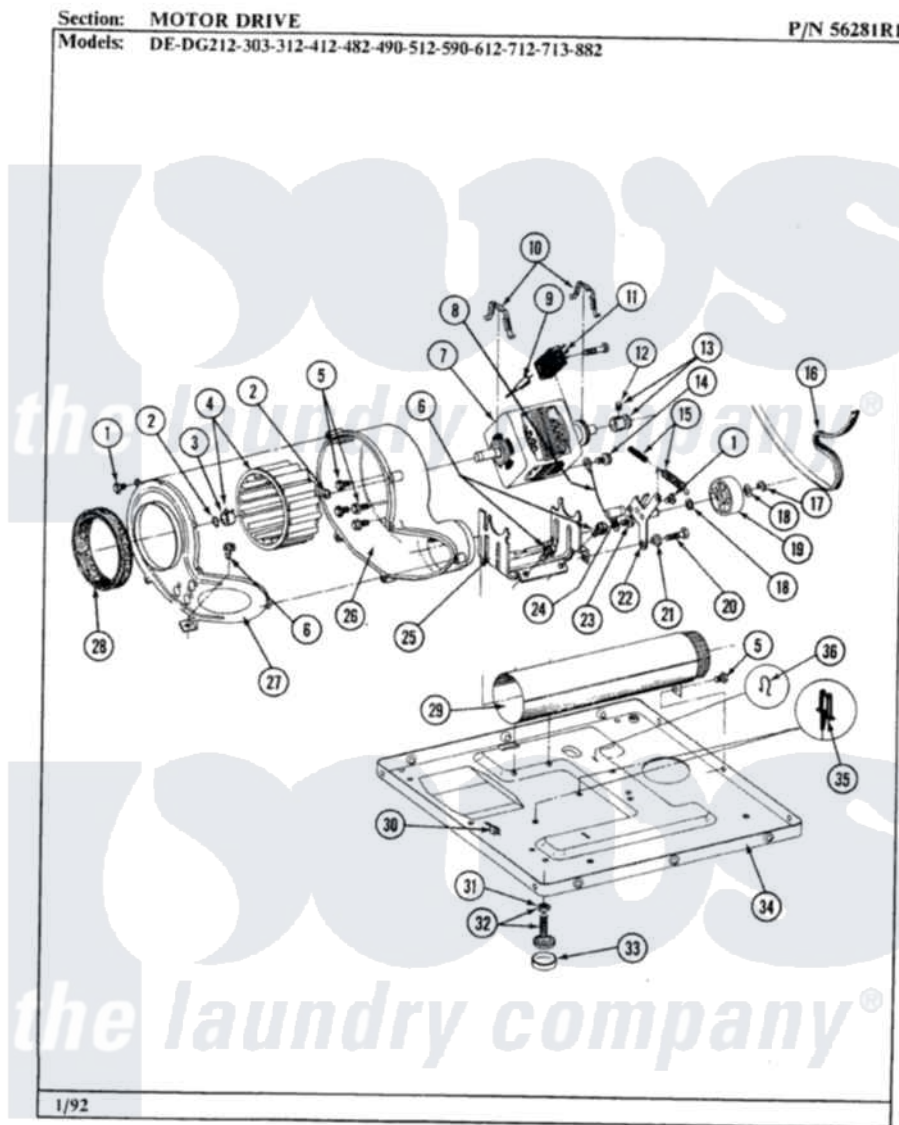

Maytag DG312 05 - MOTOR DRIVE

-40-

Maytag [Residential Maytag DG312 Dryer Parts](#) Parts Diagram 05 - MOTOR DRIVE
 Click on the part number to view part

Item	Original Part Number	Replaced By	Status	Part Description
1	Y312961	W10116751		Screw
2	410233	9703438		Ring-Retrn
3	312967			Clamp, Blower Housing
4	Y303836			Blower Wheel Assembly And Clamp
5	Y310632	1163839		Screw
6	Y313561			Screw---NA
7	Y303358	W10410999		Motor-Drive
8	901220			Ground Wire
9	306448		Not Available	WIRE
10	Y015825			Clip, Motor To Motor Support
11	Y303877		Not Available	SWITCH, MOTOR EXTERNAL START No.303358-2, No.303358-4, 303358-7
"	Y303879			Switch, Motor External Start
"	306207		Not Available	(PROD. No.303358-8 & No.303358-9)
12	Y053241			Set Screw, Motor Pulley

13	Y305185	6-3051850	Pulley- MO
14	910343	488234	Screw 8-32 X 1/4
15	Y303945		IDLER SPRING ASSY. W/PLUG
16	Y312959		Poly "V" Belt For Tumbler
17	312958	354987	Ring, Retaining
18	Y312527		Washer, Idler Shaft
19	Y303705	6-3037050	Pulley- ID
20	Y014874		Screw, Idler Arm And Sleeve
21	Y312894	315772	Sleeve, Idler Arm
22	Y303363	6-3033630	Idler Arm
23	211294	90767	Screw, 8A X 3/8 HeX Washer Head Tapping
24	Y313582	W10116756	Spacer
25	312897		Not Available
26	Y312893		SUPPORT, MOTOR
27	314846		Housing, Blower
"	Y312895		Not Available
28	Y312901		COVER FOR BLOWER---NA
29	Y303442		Seal, Housing Cover
30	Y310376		EXHAUST DUCT ASSEMBLY
31	Y052740	62739	Clip, Door Switch Harness
32	Y305086		Nut, Lock
33	Y314137		Adjustable Leg And Nut
34	Y303361		Not Available
35	Y313262	W10116752	Foot, Rubber
36	410490		BASE ASSY. (UPPER & LOWER)
			Retainer-
			Spring, Retainer Wire Harness