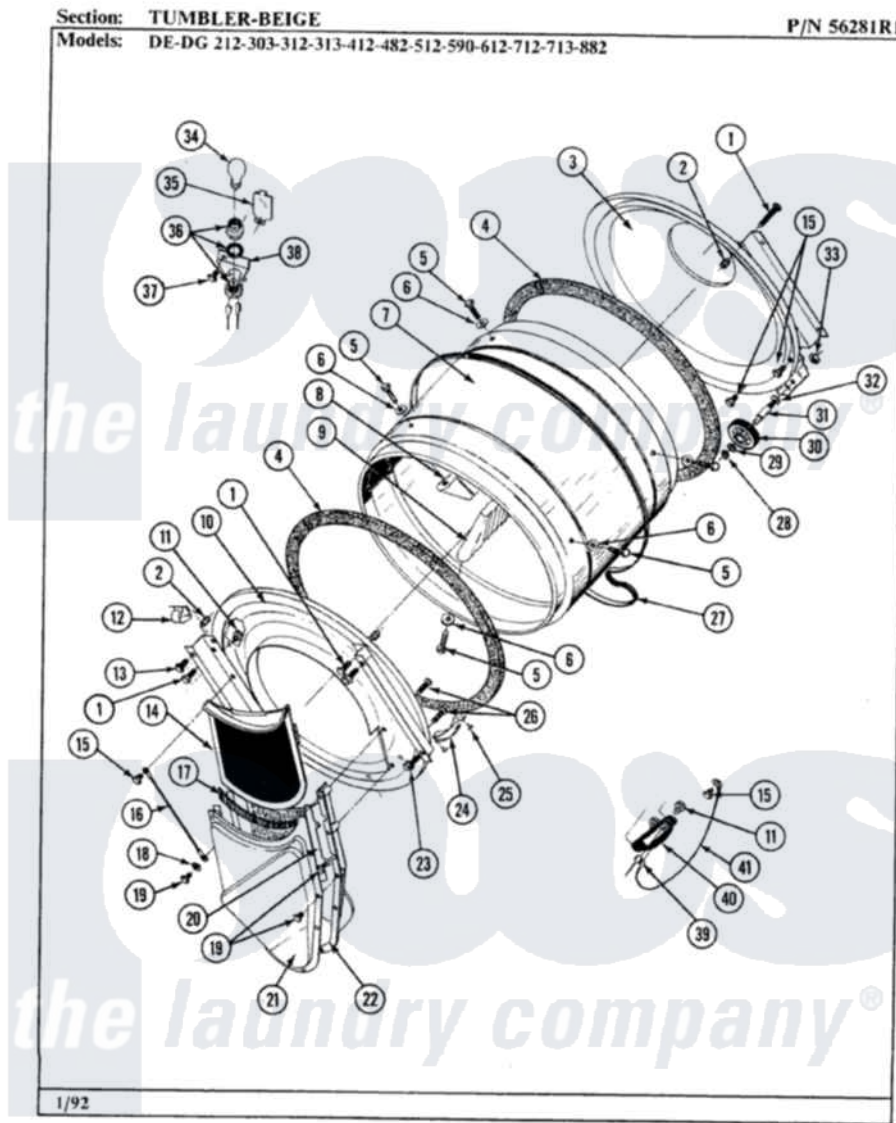

# Maytag DG312 08 - TUMBLER-BEIGE

34

Maytag Residential Maytag DG312 Dryer Parts Parts Diagram 08 - TUMBLER-BEIGE  
 Click on the part number to view part

Item	Original Part Number	Replaced By	Status	Part Description
1	313764		Not Available	SCREW
2	313915	<a href="#">31-3915</a>		Tech Sheet
3	Y306660	<a href="#">33001106</a>		Back, Tumbler
4	<a href="#">314820</a>			Seal, Tumbler
5	<a href="#">Y310759</a>			Screw, Tumbler Baffles
6	<a href="#">314158</a>			Washer, Baffle To Tumbler
7	314802		Not Available	TUMBLER W/OUT BAFFLES
"	306663		Not Available	TUMBLER W/BAFFLES
8	314803	<a href="#">33001012</a>		Baffle
9	314804	<a href="#">33001004</a>		Baffle, Tall
10	306670		Not Available	TUMBLER FRONT----NA
12	<a href="#">Y310376</a>			Clip, Door Switch Harness
13	<a href="#">Y313561</a>			Screw----NA
14	Y306666	<a href="#">33001003</a>		Screen, Lint
15	211294	<a href="#">90767</a>		Screw, 8A X 3/8 HeX Washer Head Tapping
16	<a href="#">205810</a>			Wire, Ground

17	<a href="#">Y313796</a>		Lint Seal
18	<a href="#">310557</a>		Washer
19	Y312961	<a href="#">W10116751</a>	Screw
20	<a href="#">Y313795</a>		Guide For Lint Screen
21	Y312964	Not Available	OUTLET DUCT - OUTER HALF
22	306656	Not Available	OUTLET DUCT & GRID ASSEMBLY
"	306657	Not Available	OUTLET DUCT & GRID
23	Y310632	<a href="#">1163839</a>	Screw
24	<a href="#">306508</a>		Tumbler Bearing Kit ----W
25	<a href="#">210720</a>		Rivet, Bearing To Tumbler Frnt
26	Y314110	<a href="#">33002917</a>	Screw, No.10-16
27	<a href="#">Y312959</a>		Poly "V" Belt For Tumbler
28	410233	<a href="#">9703438</a>	Ring-Retrn
29	<a href="#">312535</a>		Washer, Vault Mounting Brk.
30	Y303373	<a href="#">12001541</a>	Drum Roller/Washer Assembly--W
31	Y312948	<a href="#">6-3129480</a>	Shaft- Tumbler
32	Y313347	<a href="#">312535</a>	Washer, Vault Mounting Brk.
33	312538	<a href="#">33001443</a>	Nut, Hex