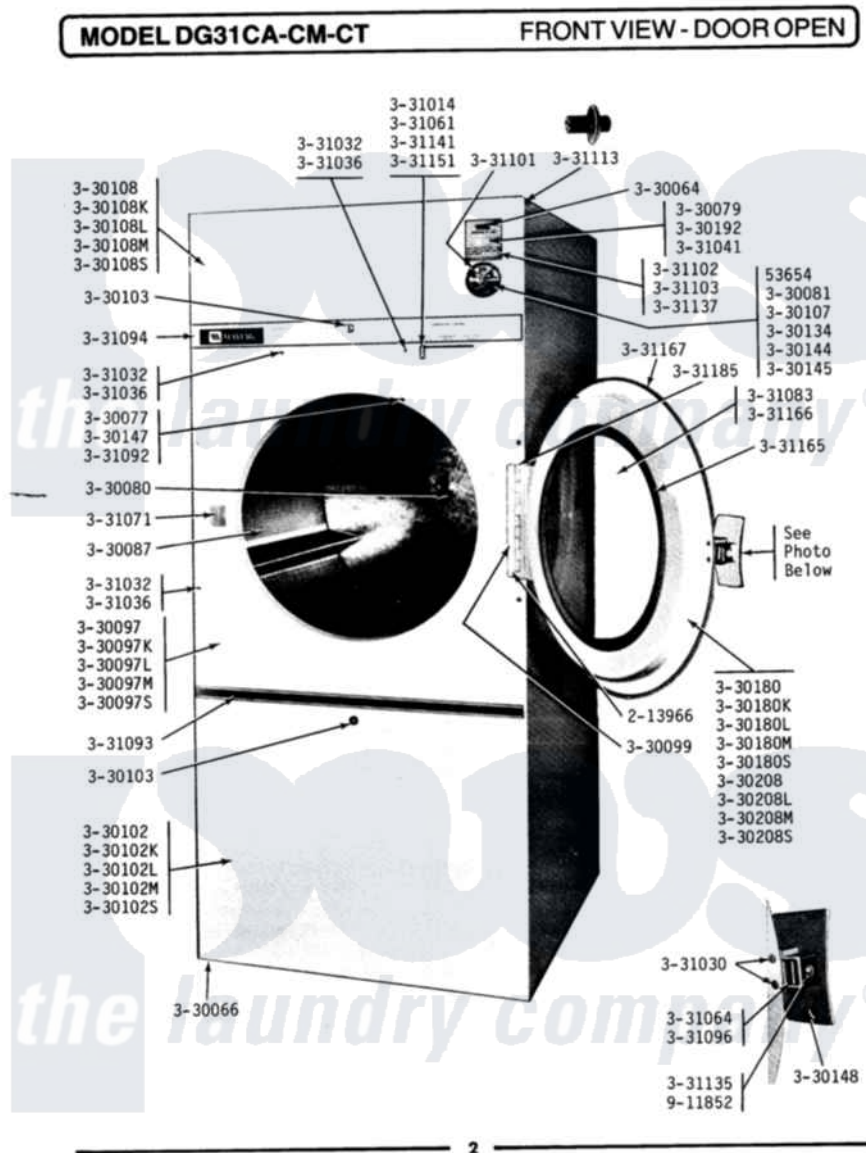

# Maytag DG31CA 01 - FRONT VIEW-DOOR OPEN

Maytag [Residential Maytag DG31CA Dryer Parts](#) Parts Diagram 01 - FRONT VIEW-DOOR OPEN  
 Click on the part number to view part

Item	Original Part Number	Replaced By	Status	Part Description
001	NLA		Not Available	GULMITE WRENCH No.8
002	NLA		Not Available	SCREW, No.5-40 X 3/8
003	213966	<a href="#">3400014</a>		Screw
004	<a href="#">Y330064</a>			Pilot Light
005	NLA		Not Available	LEVELING LEG
006	<a href="#">Y330077</a>			Door Switch
007	Y330079		Not Available	SWITCH, PUSH-TO-START
008	Y330080		Not Available	SPIDER & SHAFT ASSEMBLY
009	<a href="#">330081</a>			Timer - CA 60 Minutes
010	<a href="#">Y330087</a>			Drum Assembly Complete
011	NLA		Not Available	FRONT PANEL (WHT)
013	NLA		Not Available	(ALM)
014	NLA		Not Available	(H. WHEAT)
015	NLA		Not Available	HINGE, DOOR
016	Y330102			FRONT PANEL-WHITE
017	NLA		Not Available	(ALM)