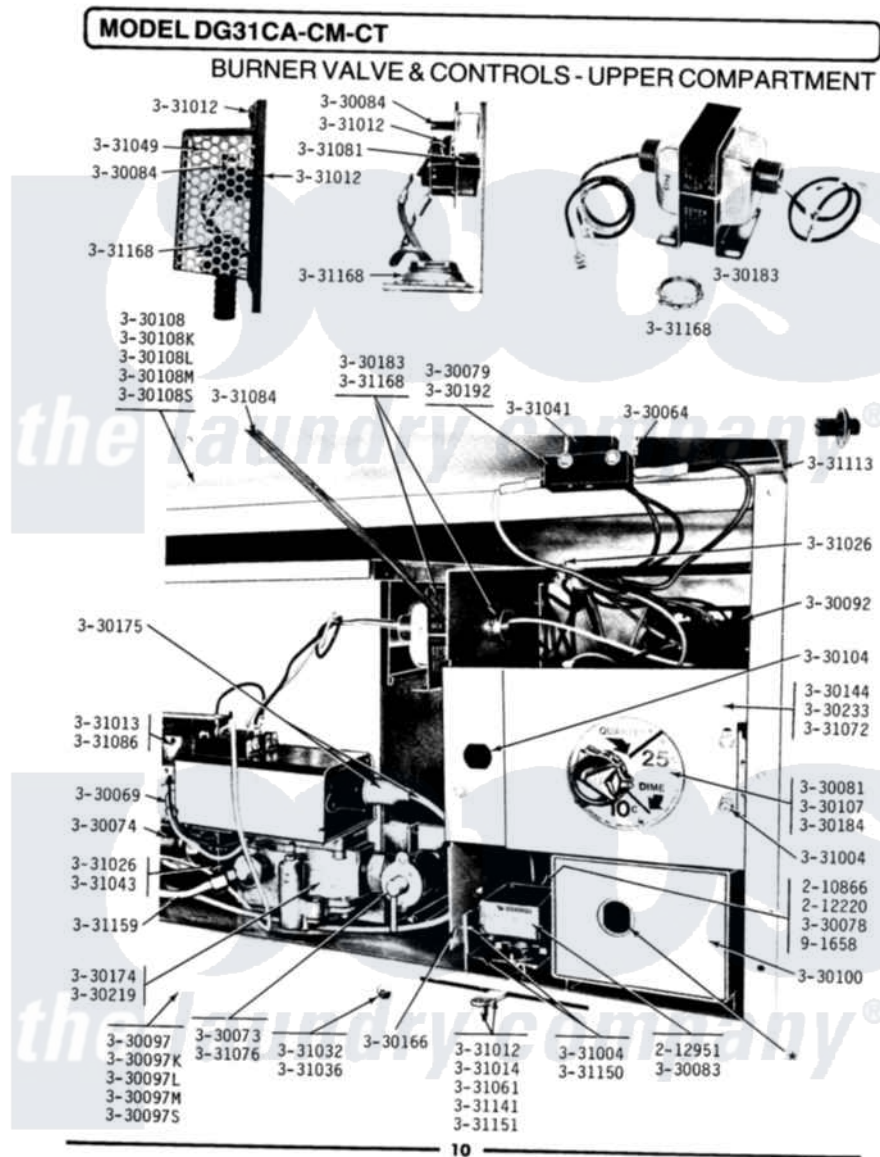

Maytag DG31CA 05 - BURNER VALVE & CONTROLS-UPPER COMP.

Maytag [Residential Maytag DG31CA Dryer Parts](#) Parts Diagram 05 - BURNER VALVE & CONTROLS-UPPER COMP.
 Click on the part number to view part

Item	Original Part Number	Replaced By	Status	Part Description
001	210866			Nut, Twin Speed
002	212220	213501		Screw, No.6-20 X 1-1/8 Inch
003	212951			Screw, No.6-32 X 1/4 Inch
004	Y330064			Pilot Light
005	NLA		Not Available	BURNER, MAIN
006	Y330073			Valve, Shut-Off
007	NLA		Not Available	MANIFOLD, MAIN BURNER
008	Y330078			Cool-Down Bypass Switch
009	Y330079		Not Available	SWITCH, PUSH-TO-START
010	330081			Timer - CA 60 Minutes
011	Y330083		Not Available	CONTROL, TEMPERATURE
012	330084			Thermostat, Hi-Limit
013	Y330092			Terminal Block
014	NLA		Not Available	FRONT PANEL (WHT)
015	NLA		Not Available	(ALM)
016	NLA		Not Available	(H. WHEAT)