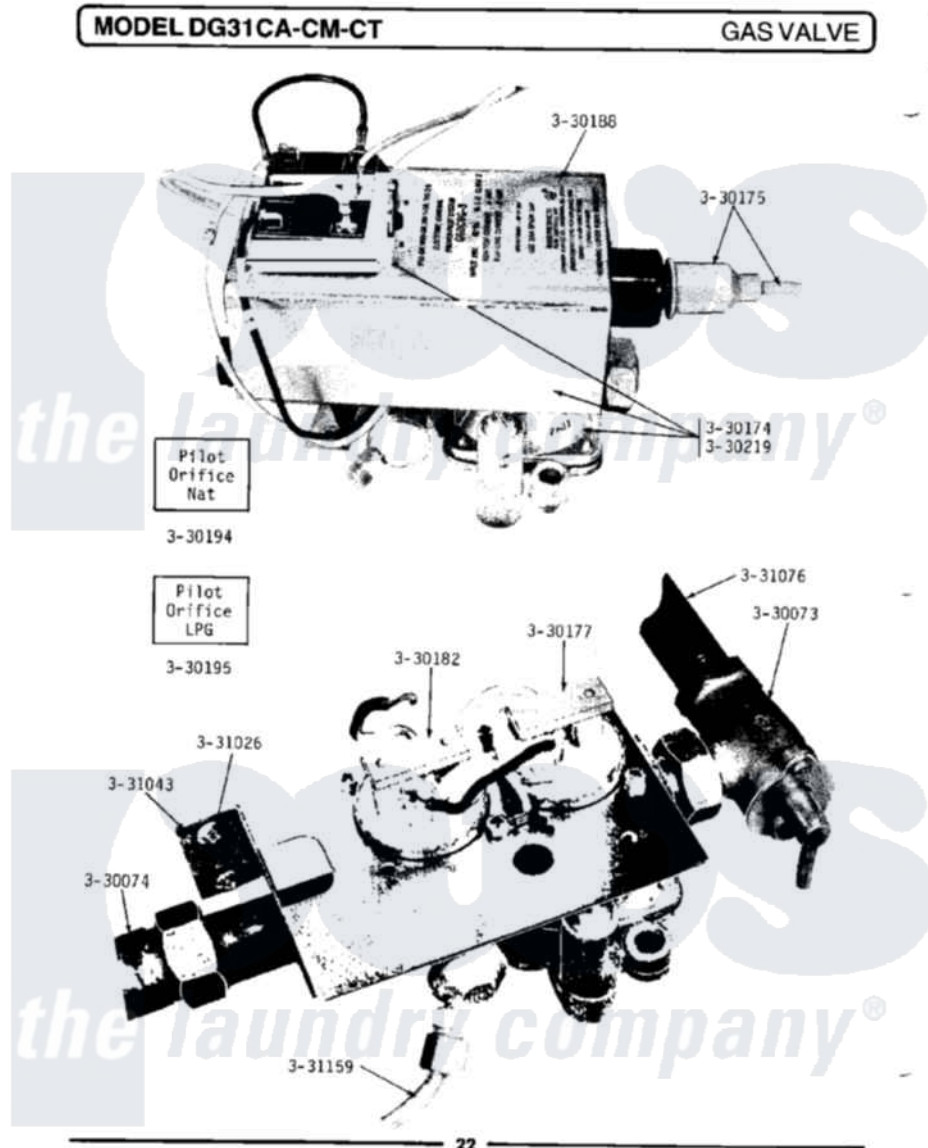

Maytag DG31CA 07 - GAS VALVE

22

Maytag Residential Maytag DG31CA Dryer Parts Parts Diagram 07 - GAS VALVE

Click on the part number to view part

Item	Original Part Number	Replaced By	Status	Part Description
001	Y330073			Valve, Shut-Off
002	NLA		Not Available	MANIFOLD, MAIN BURNER
003	Y330174			Electronic Ignition Control
004	Y330175			Pilot Burner
005	Y330177			Burner Solenoid-Main
006	Y330182			Burner Solenoid-Pilot
007	NLA		Not Available	LOCKOUT MODULE
008	NLA		Not Available	PILOT ORIFICE - NAT
009	Y330195			Pilot Orifice - LPG
010	Y330219			Electronic Control Assembly
011	331026	90767		Screw, 8A X 3/8 HeX Washer Head Tapping
012	NLA		Not Available	BRACKET, GAS CONTROL
013	NLA		Not Available	GAS SUPPLY LINE-28 1/2 INCH
014	NLA		Not Available	PILOT LINE