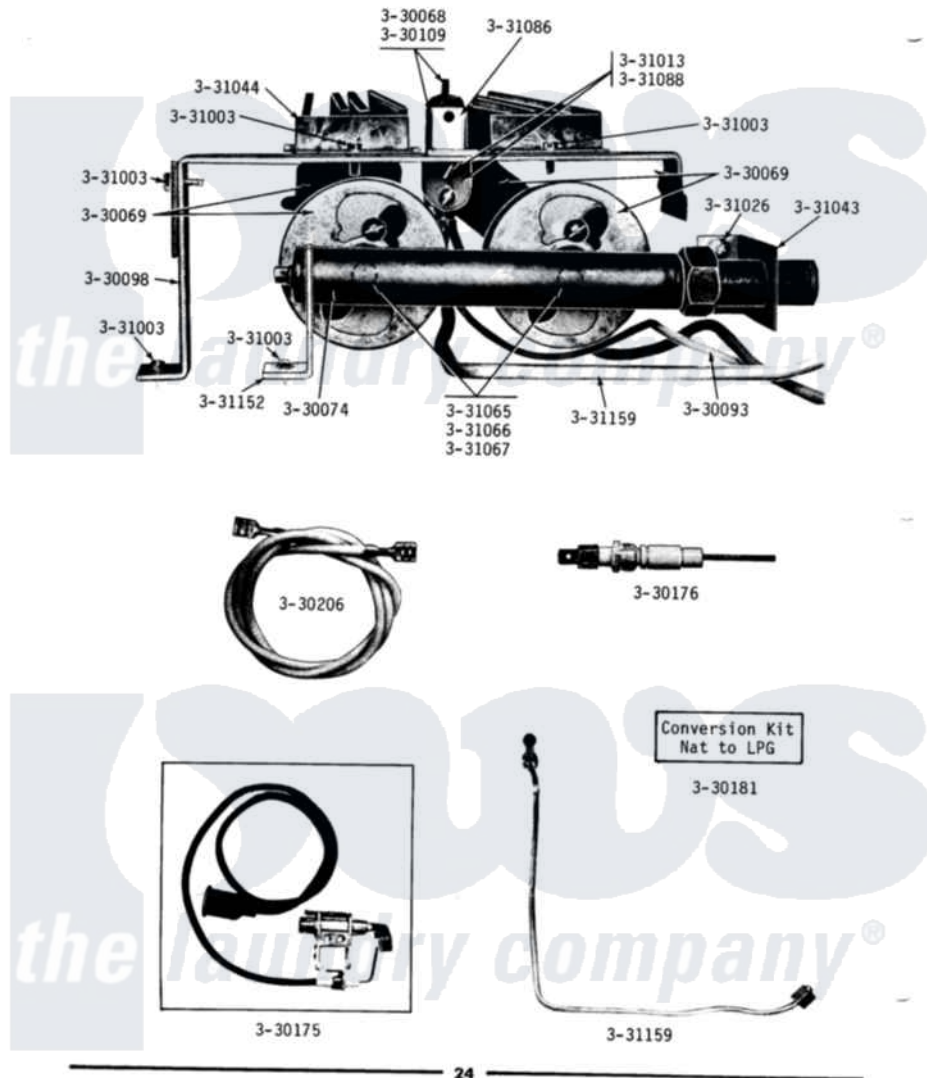

Maytag DG31CA 08 - BURNER ASSEMBLY & COMPONENTS

MODEL DG31CA-CM-CT BURNER ASSEMBLY & COMPONENTS

24

Maytag [Residential Maytag DG31CA Dryer Parts](#) Parts Diagram 08 - BURNER ASSEMBLY & COMPONENTS
 Click on the part number to view part

Item	Original Part Number	Replaced By	Status	Part Description
001	Y330068			Pilot Bumer - Nat.
002	NLA		Not Available	BURNER, MAIN
003	NLA		Not Available	MANIFOLD, MAIN BURNER
004	NLA		Not Available	THERMOCOUPLE----NA
005	NLA		Not Available	SUPPORT, BURNERS
006	NLA		Not Available	PILOT BURNER (LP)
007	Y330175			Pilot Bumer
008	Y330176			Sensing Probe
009	330181		Not Available	CONVERSION KIT-NAT. TO LPG
010	NLA		Not Available	PILOT ORIFICE - NAT
011	Y330195			Pilot Orifice - LPG
012	Y330206			Wire For Sensing Probe
013	331003	489483		Screw 10-32 X 1/2
014	331013	Y0300830		Screw No.10-32 X .375
015	331026	90767		Screw, 8A X 3/8 HeX Washer Head Tapping