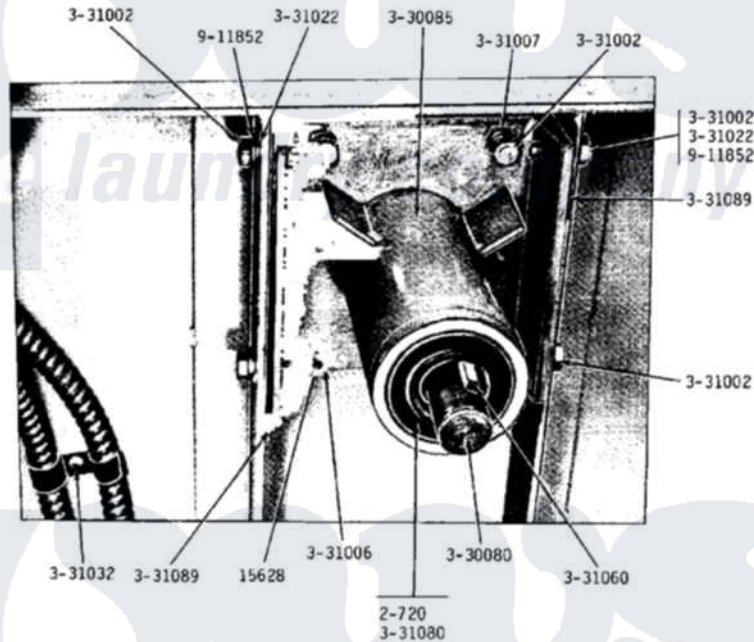

Maytag DG31CA 12 - DRUM BEARING SUPPORT ASSEMBLY

MODEL DG31CA-CM-CT DRUM BEARING SUPPORT ASSEMBLY

32

Maytag [Residential Maytag DG31CA Dryer Parts](#) Parts Diagram 12 - DRUM BEARING SUPPORT ASSEMBLY
 Click on the part number to view part

Item	Original Part Number	Replaced By	Status	Part Description
001	NLA		Not Available	BOLT, 5/16 X 3/4 HEX
002	Y200720	22003441		Bearing, Rear
003	Y330080		Not Available	SPIDER & SHAFT ASSEMBLY
004	Y330085			Drum Support Housing
005	NLA		Not Available	BOLT, DRUM
006	NLA		Not Available	NUT-DRUM SUPPORT BOLT, 5/16
007	NLA		Not Available	NUT-DRUM SUPPORT BOLT, 3/8
008	NLA		Not Available	WASHER, DRUM SUPPORT
009	331032	61002031		Screw, Handle
010	331060			Key For Drum
011	331080		Not Available	SPACER FOR CENTER BEARING
012	331089			Shim For Drum Rod
013	911852	486009		Lockwasher