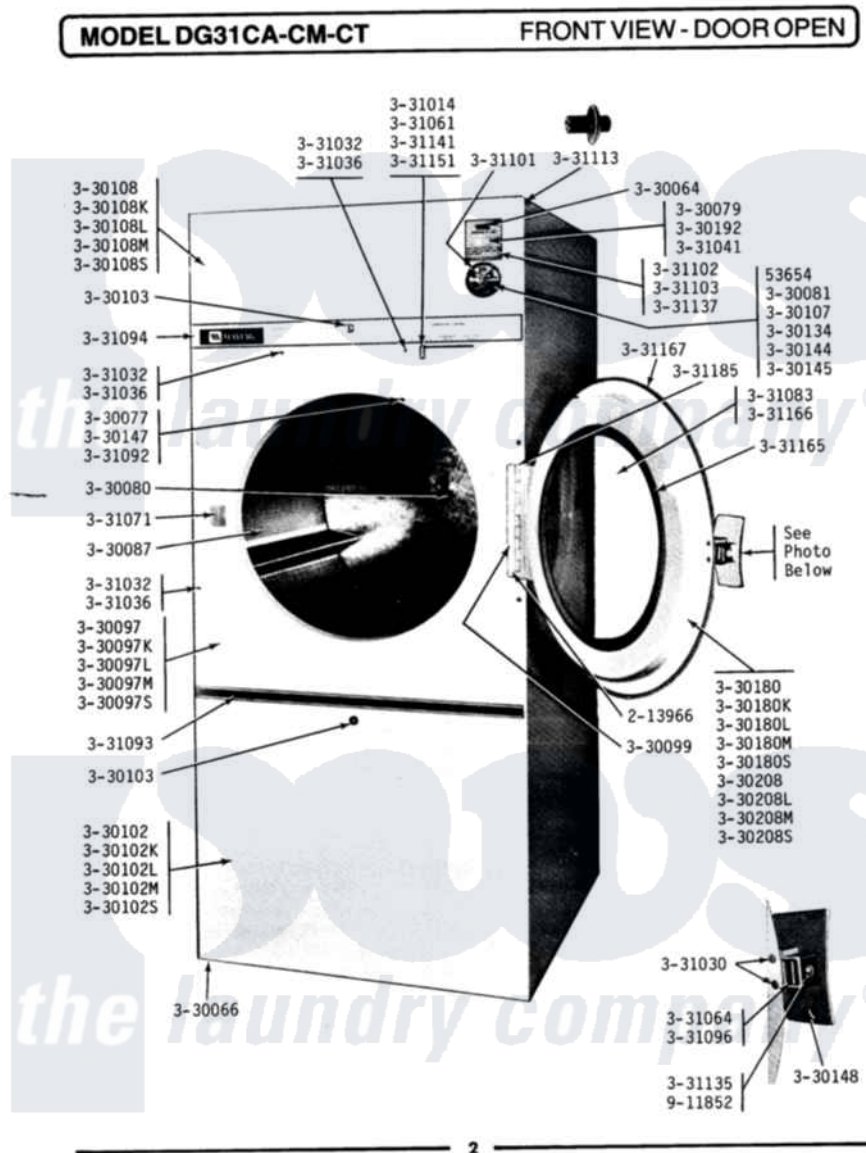

Maytag DG31CM 01 - FRONT VIEW-DOOR OPEN

Maytag [Residential Maytag DG31CM Dryer Parts](#) Parts Diagram 01 - FRONT VIEW-DOOR OPEN
 Click on the part number to view part

Item	Original Part Number	Replaced By	Status	Part Description
001	NLA		Not Available	GULMITE WRENCH No.8
002	NLA		Not Available	SCREW, No.5-40 X 3/8
003	213966	3400014		Screw
004	Y330064			Pilot Light
005	NLA		Not Available	LEVELING LEG
006	Y330077			Door Switch
007	Y330079		Not Available	SWITCH, PUSH-TO-START
008	Y330080		Not Available	SPIDER & SHAFT ASSEMBLY
009	330081			Timer - CA 60 Minutes
010	Y330087			Drum Assembly Complete
011	NLA		Not Available	FRONT PANEL-WHITE
012	NLA		Not Available	FRONT PANEL-ALMOND
013	NLA		Not Available	FRONT PANEL-HARVEST WHEAT
014	NLA		Not Available	HINGE FOR DOOR
015	Y330102			FRONT PANEL-WHITE