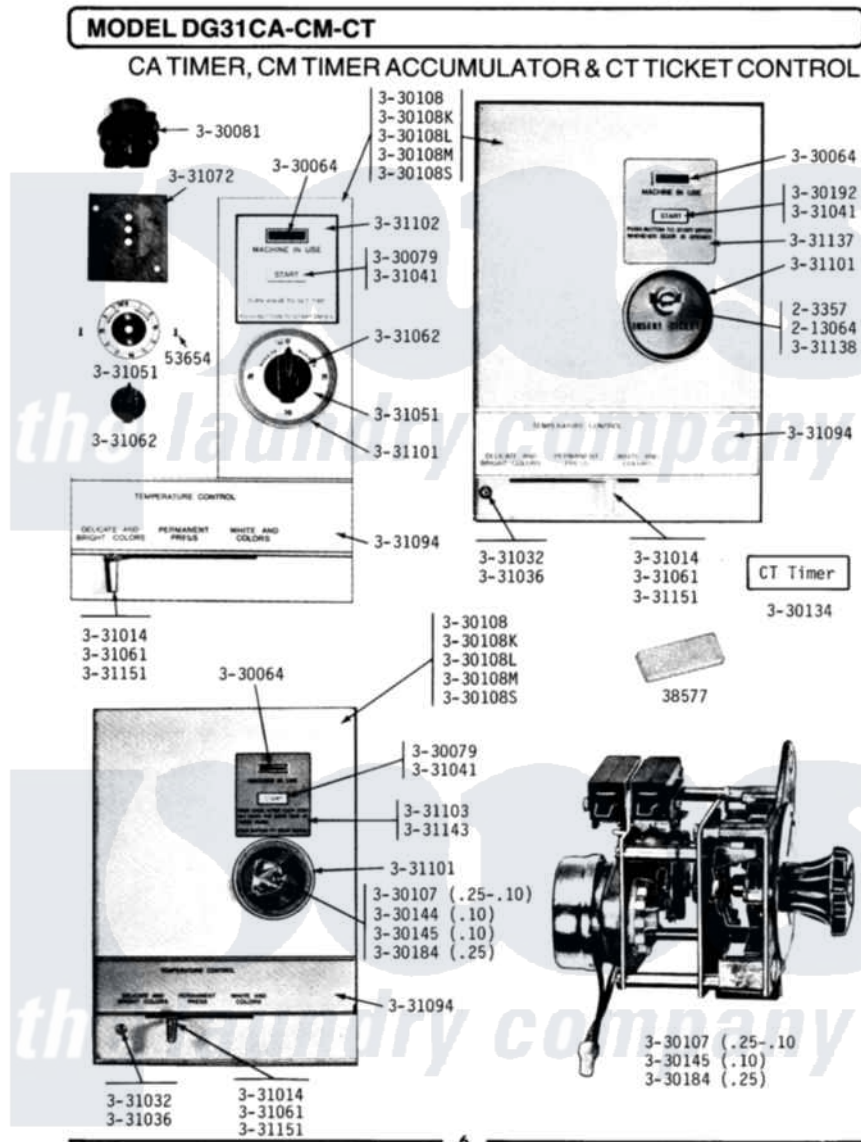

Maytag DG31CM 03 - TIMER ACCUMULATORS & TICKET CONTROL

Maytag [Residential Maytag DG31CM Dryer Parts](#) Parts Diagram 03 - TIMER ACCUMULATORS & TICKET CONTROL
Click on the part number to view part

Item	Original Part Number	Replaced By	Status	Part Description
001	NLA		Not Available	TOOL TO ADJUST TIMING SWITC
002	NLA		Not Available	SCREW, No.5-40 X 3/8
003	NLA		Not Available	PALNUT
004	NLA		Not Available	FRONT PLATE F/TICKET CONTRO
005	Y330064			Pilot Light
006	Y330079		Not Available	SWITCH, PUSH-TO-START
007	330081			Timer - CA 60 Minutes
008	NLA		Not Available	TIMER ACCUMULATOR - CM
009	NLA		Not Available	FRONT PANEL-WHITE
010	330108L		Not Available	FRONT PANEL-ALMOND
011	330108M		Not Available	FRONT PANEL-HARVEST WHEAT
012	NLA		Not Available	TIMER W/KNOB AND PIN
013	NLA		Not Available	MOUNTING PLATE (ACCUMULATOR)
014	Y330145		Not Available	CONTA ACCUMULATOR

014	1330143	Not Available	ASSEMBLY
015	330184		Timer Accumulator-25
016	Y330192	Not Available	SWITCH, PUSH TO START
017	331014	8281196	Screw
018	331032	61002031	Screw, Handle
019	331036		Washer-Front Panel Screws
020	331041		Button-Push-To-Start Switch
021	NLA	Not Available	TIMER DIAL - CA 60 MINUTES
022	331061		Knob For Temperature Contro
023	NLA	Not Available	KNOB FOR TIMER
024	NLA	Not Available	MOUNTING PLATE FOR TIMER
025	NLA	Not Available	TRIM BAR FOR UPPER PANEL
026	331101	Not Available	BEZEL FOR TIMER-ACCUMULATOR
027	NLA	Not Available	INSTRUCTION PLATE (CA)
028	NLA	Not Available	INSTRUCTION PLATE - CM
029	NLA	Not Available	INSTRUCTION PLATE-CT
030	NLA	Not Available	MOUNTING PLATE-TICKET CONT
031	NLA	Not Available	INSTRUCT LABEL - SINGLE COI
032	331151		Lever-Temperature Control