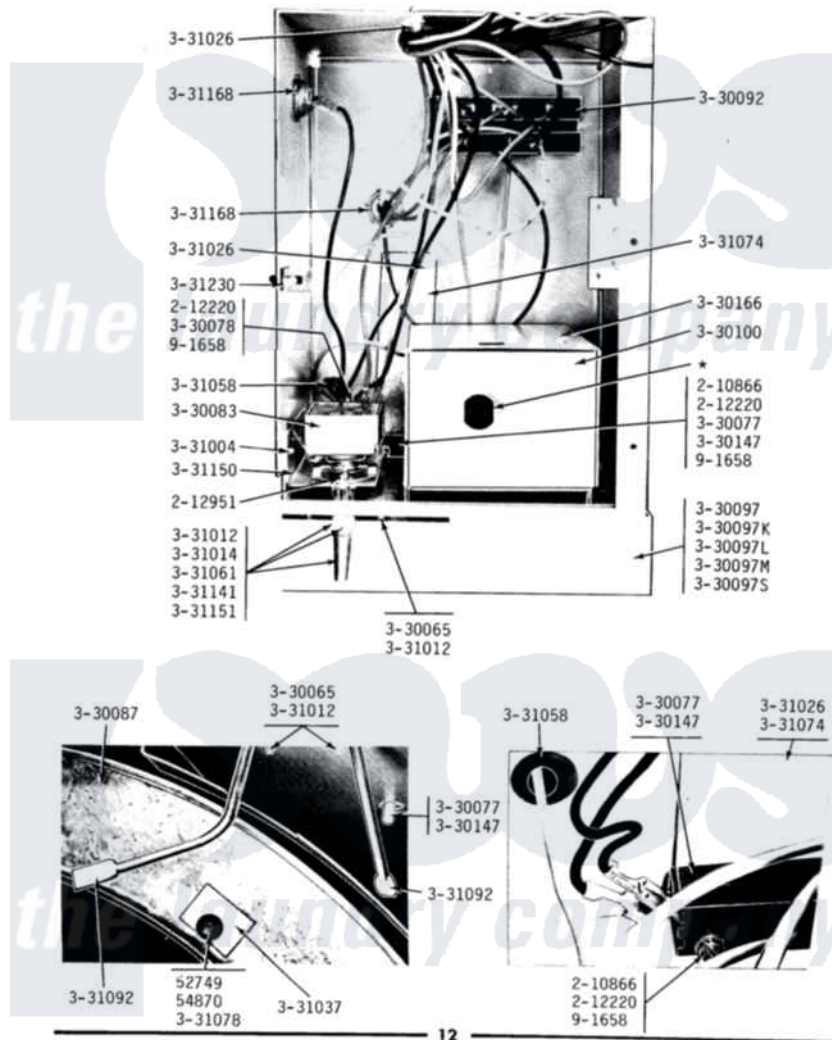

# Maytag DG31CM 07 - DOOR SWITCH, TEMP CNTRL, TERMINAL BLOCK

## MODEL DG31CA-CM-CT

### DOOR SWITCH, TEMPERATURE CONTROL & TERMINAL BLOCK

12

#### Maytag Residential Maytag DG31CM Dryer Parts Diagram 07 - DOOR SWTCH, TEMP CNTRL, TERMINAL BLOCK

Click on the part number to view part

Item	Original Part Number	Replaced By	Status	Part Description
001	Y052749	<a href="#">62739</a>		Nut, Lock
002	NLA		Not Available	LOCK WASHER, 3/8 X 1/16
003	<a href="#">210866</a>			Nut, Twin Speed
004	212220	<a href="#">213501</a>		Screw, No.6-20 X 1-1/8 Inch
005	<a href="#">212951</a>			Screw, No.6-32 X 1/4 Inch
006	NLA		Not Available	CLIP - ACTUATOR TO CABINET
007	<a href="#">Y330077</a>			Door Switch
008	<a href="#">Y330078</a>			Cool-Down Bypass Switch
009	Y330083		Not Available	CONTROL, TEMPERATURE
010	<a href="#">Y330087</a>			Drum Assembly Complete
011	<a href="#">Y330092</a>			Terminal Block
012	NLA		Not Available	FRONT PANEL-WHITE
013	NLA		Not Available	FRONT PANEL-SHADED AVOCADO
014	NLA		Not Available	FRONT PANEL-ALMOND