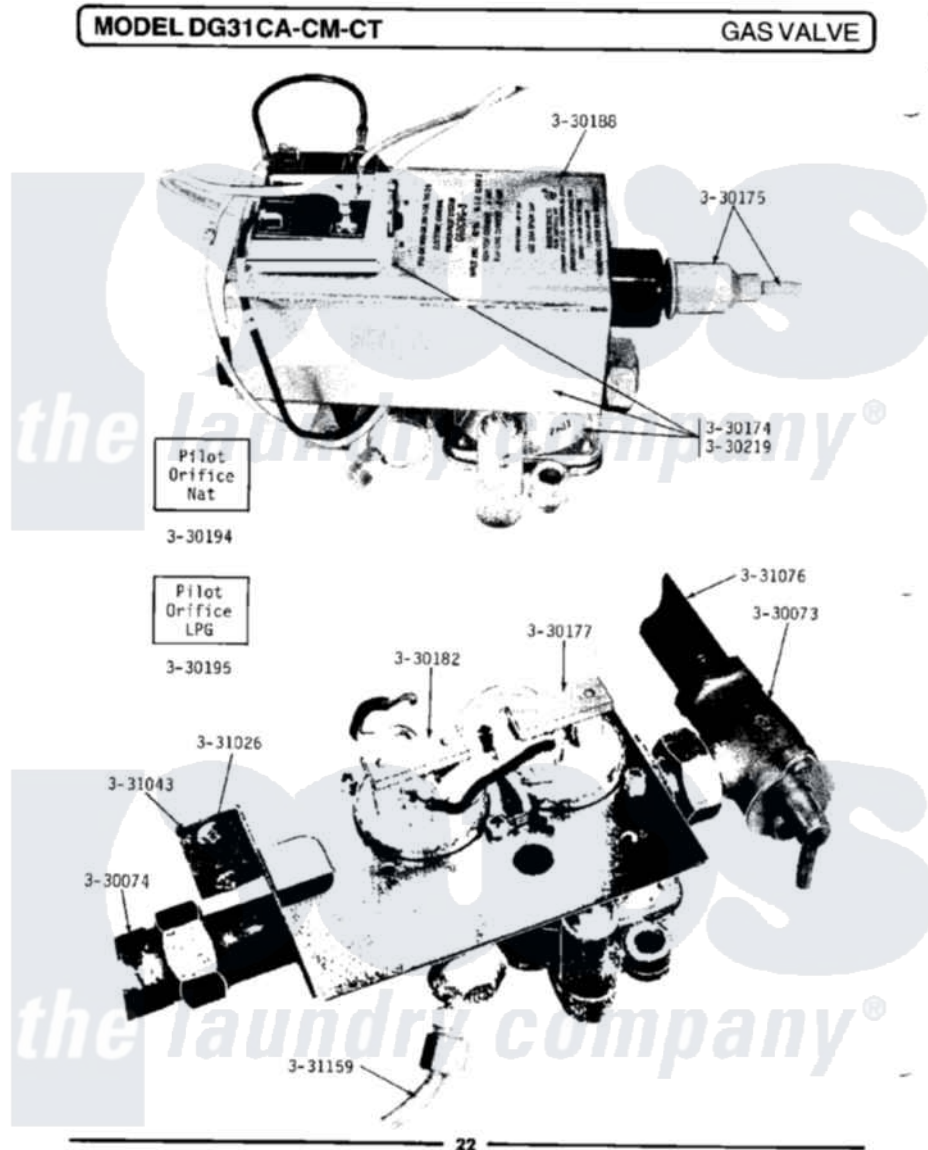

Maytag DG31CM 08 - GAS VALVE

Maytag [Residential Maytag DG31CM Dryer Parts](#) Parts Diagram 08 - GAS VALVE
 Click on the part number to view part

Item	Original Part Number	Replaced By	Status	Part Description
001	Y330073			Valve, Shut-Off
002	NLA		Not Available	MANIFOLD FOR MAIN BURNER
003	Y330174			Electronic Ignition Control
004	Y330175			Pilot Burner
005	Y330177			Burner Solenoid-Main
006	Y330182			Burner Solenoid-Pilot
007	NLA		Not Available	LOCKOUT MODULE
008	NLA		Not Available	PILOT ORIFICE - NAT
009	Y330195			Pilot Orifice - LPG
010	Y330219			Electronic Control Assembly
011	331026	90767		Screw, 8A X 3/8 HeX Washer Head Tapping
012	NLA		Not Available	BRACKET FOR GAS CONTROL
013	NLA		Not Available	GAS SUPPLY LINE-28 1/2 INCH
014	NLA		Not Available	PILOT LINE