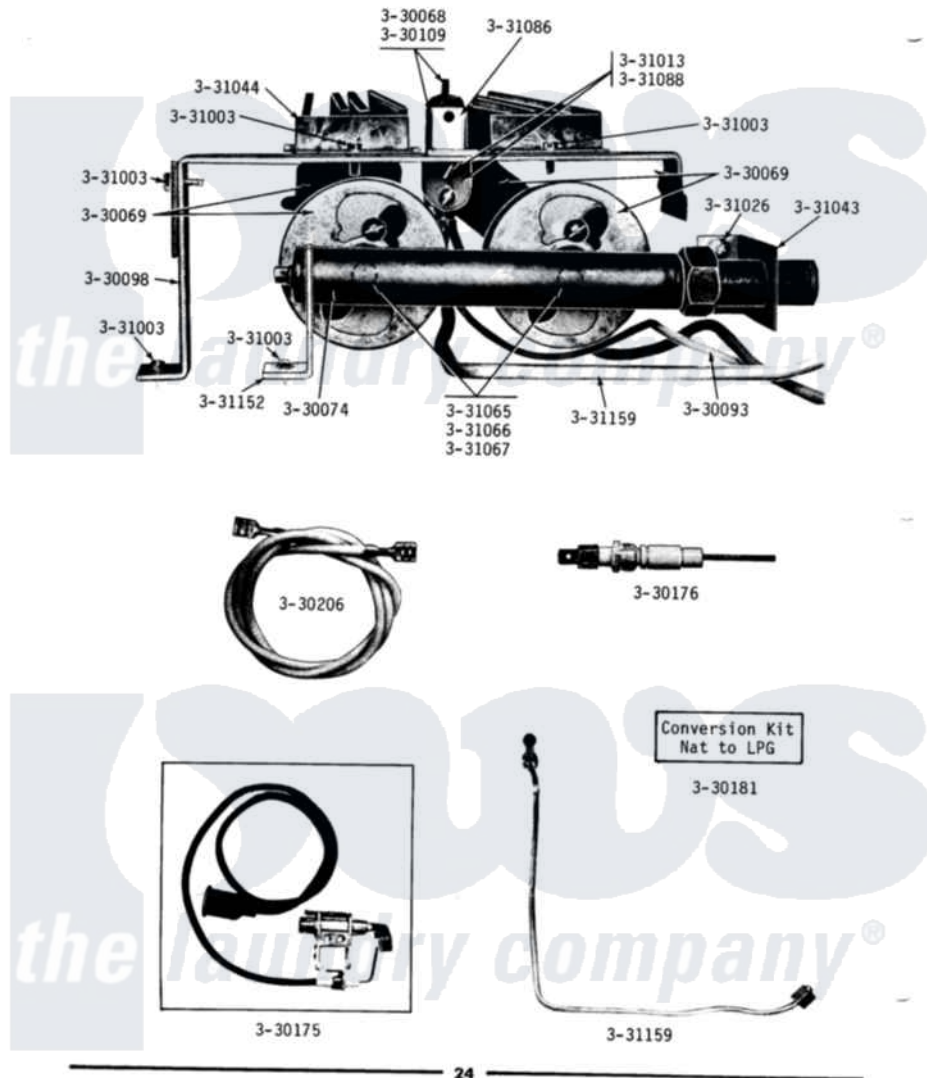

Maytag DG31CM 09 - BURNER ASSEMBLY & COMPONENTS

MODEL DG31CA-CM-CT BURNER ASSEMBLY & COMPONENTS

Maytag [Residential Maytag DG31CM Dryer Parts](#) Parts Diagram 09 - BURNER ASSEMBLY & COMPONENTS
 Click on the part number to view part

Item	Original Part Number	Replaced By	Status	Part Description
001	Y330068			Pilot Burner - Nat.
002	NLA		Not Available	BURNER, MAIN
003	NLA		Not Available	MANIFOLD FOR MAIN BURNER
004	NLA		Not Available	THERMOCOUPLE----NA
005	NLA		Not Available	SUPPORT FOR BURNERS
006	NLA		Not Available	PILOT BURNER - LPG
007	Y330175			Pilot Burner
008	Y330176			Sensing Probe
009	330181		Not Available	CONVERSION KIT-NAT. TO LPG
010	NLA		Not Available	PILOT ORIFICE - NAT
011	Y330195			Pilot Orifice - LPG
012	Y330206			Wire For Sensing Probe
013	331003	489483		Screw 10-32 X 1/2
014	331013	Y0300830		Screw No.10-32 X .375
015	331026	00767		Screw, 8A X 3/8 HeX Washer