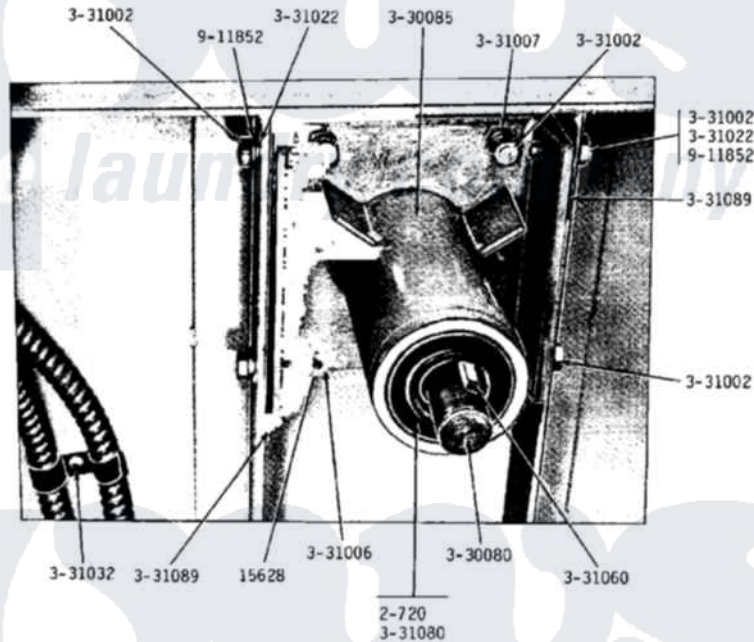

Maytag DG31CM 13 - DRUM BEARING SUPPORT ASSEMBLY

MODEL DG31CA-CM-CT DRUM BEARING SUPPORT ASSEMBLY

32

Maytag [Residential Maytag DG31CM Dryer Parts](#) Parts Diagram 13 - DRUM BEARING SUPPORT ASSEMBLY
 Click on the part number to view part

Item	Original Part Number	Replaced By	Status	Part Description
001	NLA		Not Available	BOLT, 5/16 X 3/4 HEX
002	Y200720	22003441		Bearing, Rear
003	Y330080		Not Available	SPIDER & SHAFT ASSEMBLY
004	Y330085			Drum Support Housing
005	NLA		Not Available	BOLT FOR DRUM
006	NLA		Not Available	NUT-DRUM SUPPORT BOLT, 5/16
007	NLA		Not Available	NUT-DRUM SUPPORT BOLT, 3/8
008	NLA		Not Available	WASHER FOR DRUM SUPPORT
009	331032	61002031		Screw, Handle
010	331060			Key For Drum
011	331080		Not Available	SPACER FOR CENTER BEARING
012	331089			Shim For Drum Rod
013	911852	486009		Lockwasher