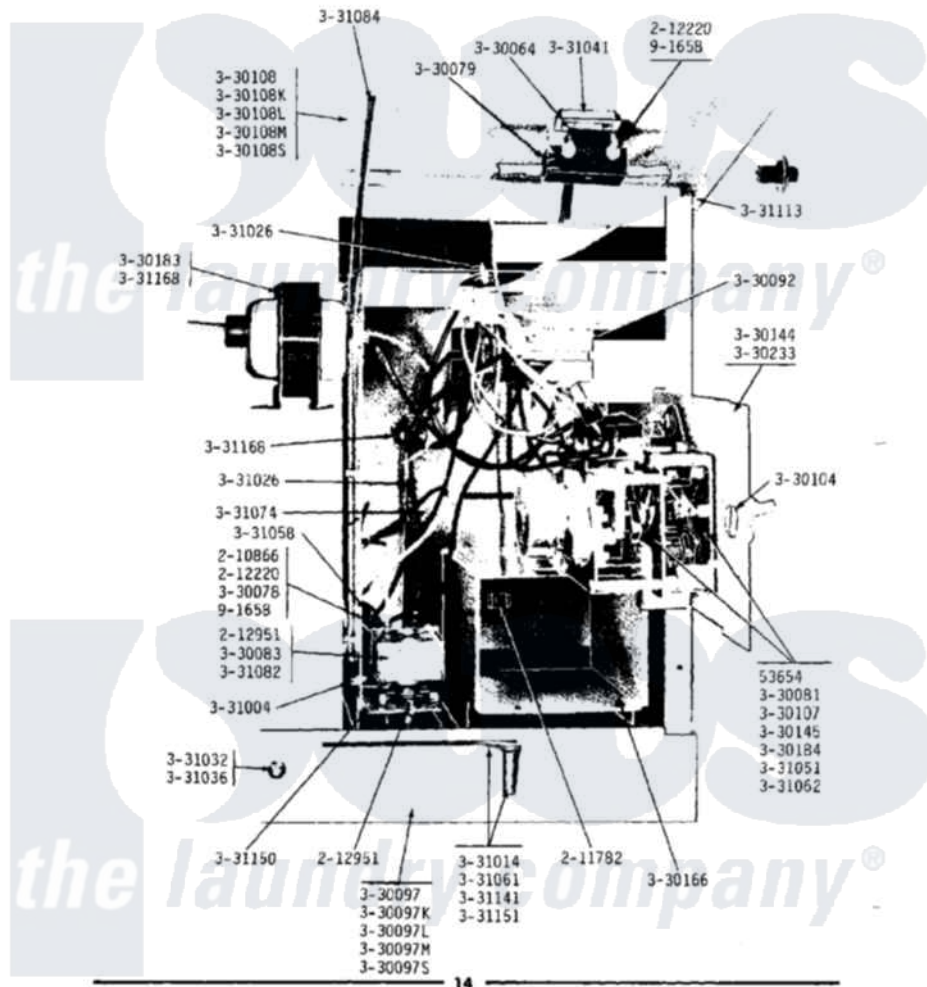

# Maytag DG31CM 15 - CONTROL CENTER & COMPONENTS

## MODEL DG31CM CM CONTROL CENTER & COMPONENTS

Maytag [Residential Maytag DG31CM Dryer Parts](#) Parts Diagram 15 - CONTROL CENTER & COMPONENTS  
 Click on the part number to view part

Item	Original Part Number	Replaced By	Status	Part Description
001	NLA		Not Available	SCREW, No.5-40 X 3/8
002	<a href="#">210866</a>			Nut, Twin Speed
003	NLA		Not Available	CAGE NUT
004	212220	<a href="#">213501</a>		Screw, No.6-20 X 1-1/8 Inch
005	<a href="#">212951</a>			Screw, No.6-32 X 1/4 Inch
006	<a href="#">Y330064</a>			Pilot Light
007	<a href="#">Y330078</a>			Cool-Down Bypass Switch
008	Y330079		Not Available	SWITCH, PUSH-TO-START
009	<a href="#">330081</a>			Timer - CA 60 Minutes
010	Y330083		Not Available	CONTROL, TEMPERATURE
011	<a href="#">Y330092</a>			Terminal Block
012	NLA		Not Available	FRONT PANEL-WHITE
013	NLA		Not Available	FRONT PANEL-SHADED AVOCADO
014	NLA		Not Available	FRONT PANEL-ALMOND
015	NLA		Not Available	FRONT PANEL-HARVEST WHEAT