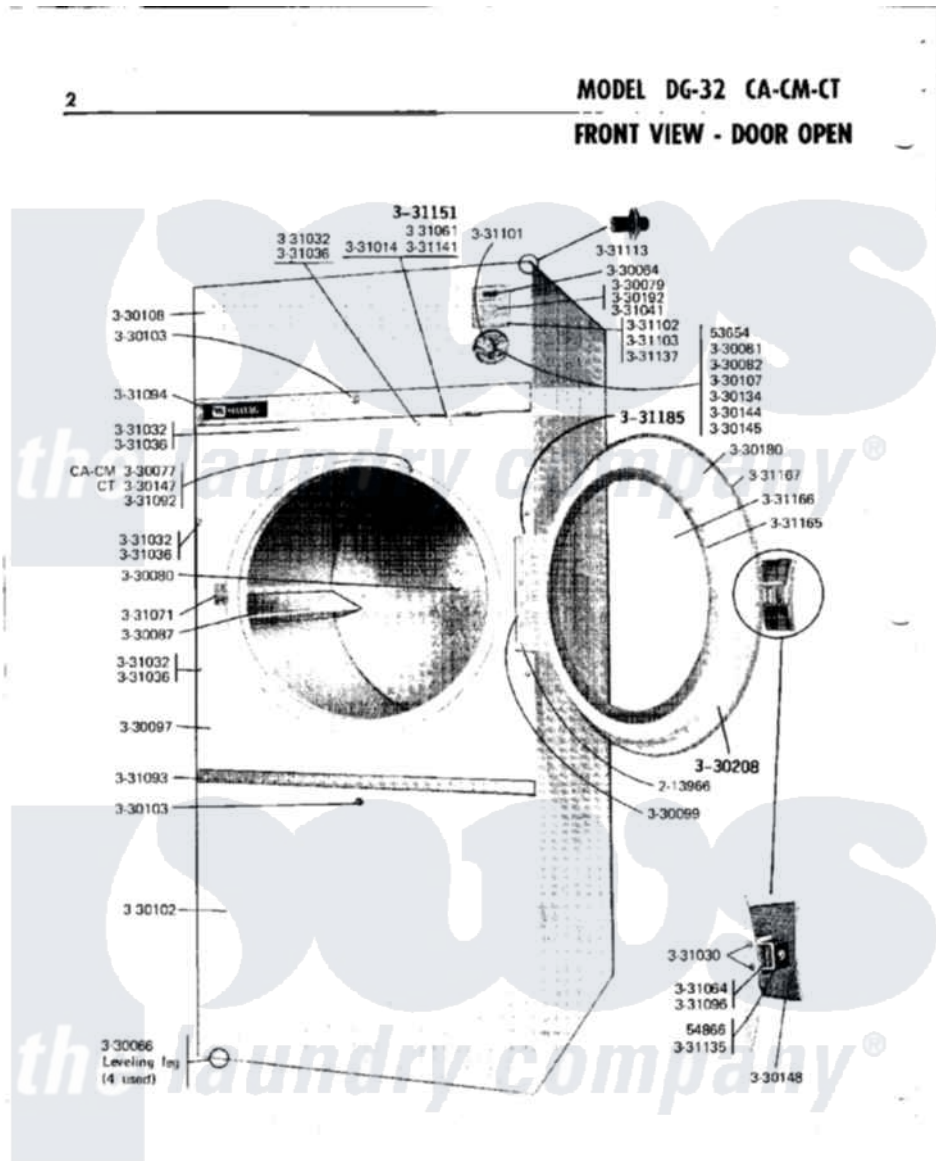

# Maytag DG32CT 01 - FRONT VIEW-DOOR OPEN

Maytag [Residential Maytag DG32CT Dryer Parts](#) Parts Diagram 01 - FRONT VIEW-DOOR OPEN  
 Click on the part number to view part

Item	Original Part Number	Replaced By	Status	Part Description
001	NLA		Not Available	GULMITE WRENCH No.8
002	NLA		Not Available	SCREW, No.5-40 X 3/8
003	Y054866	<a href="#">486009</a>		Lockwasher
004	213966	<a href="#">3400014</a>		Screw
005	<a href="#">Y330064</a>			Pilot Light
006	NLA		Not Available	LEVELING LEG
007	<a href="#">Y330077</a>			Door Switch
008	Y330079		Not Available	SWITCH, PUSH-TO-START
009	Y330080		Not Available	SPIDER & SHAFT ASSEMBLY
010	<a href="#">330081</a>			Timer - CA 60 Minutes
011	Y330082	<a href="#">330081</a>		Timer - CA 60 Minutes
012	<a href="#">Y330087</a>			Drum Assembly Complete
013	NLA		Not Available	FRONT PANEL (WHT)
014	NLA		Not Available	HINGE, DOOR
015	Y330102			FRONT PANEL-WHITE
016	<a href="#">Y330103</a>			Lock