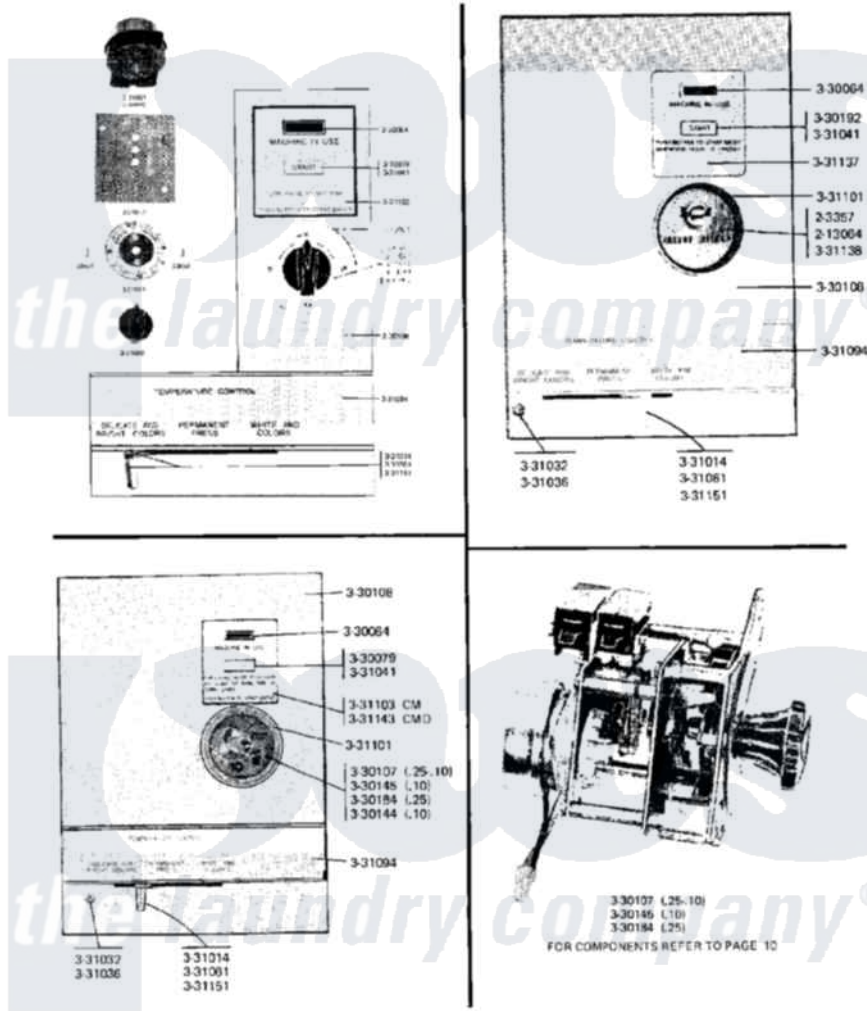

CA TIMER, CM TIMER ACCUMULATOR & CT TICKET CONTROL

Copyright 1978 THE MAYTAG COMPANY • Newton, Iowa • Printed in U.S.A.

Maytag Residential Maytag DG32CT Dryer Parts Parts Diagram 03 - CA & CM TIMER ACCUMULATOR, CT TICKET  
 Click on the part number to view part

Item	Original Part Number	Replaced By	Status	Part Description
001	NLA		Not Available	TOOL TO ADJUST TIMING SWITCH
002	NLA		Not Available	SCREW, No.5-40 X 3/8
003	NLA		Not Available	TICKET RECEIVER ASSEMBLY
004	NLA		Not Available	FRONT PLATE, TICKET CONTROL
005	<a href="#">Y330064</a>			Pilot Light
006	Y330079		Not Available	SWITCH, PUSH-TO-START
007	<a href="#">330081</a>			Timer - CA 60 Minutes
008	Y330082	<a href="#">330081</a>		Timer - CA 60 Minutes
009	NLA		Not Available	TIMER ACCUMULATOR - CM
010	NLA		Not Available	FRONT PANEL (WHT)
011	NLA		Not Available	MOUNTING PLATE (ACCUMULATOR)
012	Y330145		Not Available	CONTA ACCUMULATOR ASSEMBLY
013	<a href="#">330184</a>			Timer Accumulator-25

014	Y330192	Not Available	SWITCH, PUSH TO START
015	331014	<a href="#">8281196</a>	Screw
016	331032	<a href="#">61002031</a>	Screw, Handle
017	<a href="#">331036</a>		Washer-Front Panel Screws
018	<a href="#">331041</a>		Button-Push-To-Start Switch
019	NLA	Not Available	TIMER DIAL - CA 60 MINUTES
020	<a href="#">331061</a>		Knob For Temperature Contro
021	NLA	Not Available	KNOB, TIMER
022	NLA	Not Available	MOUNTING PLATE, TIMER
023	NLA	Not Available	TRIM BAR, UPPER PANEL
024	331101	Not Available	BEZEL FOR TIMER-ACCUMULATOR
025	NLA	Not Available	INSTRUCTION PLATE (CA)
026	NLA	Not Available	INSTRUCTION PLATE - CM
027	NLA	Not Available	INSTRUCTION PLATE-CT
028	NLA	Not Available	MOUNTING PLATE-TICKET CONT
029	NLA	Not Available	INSTRUCT LABEL - SINGLE COI
030	<a href="#">331151</a>		Lever-Temperature Control
031		Not Available	