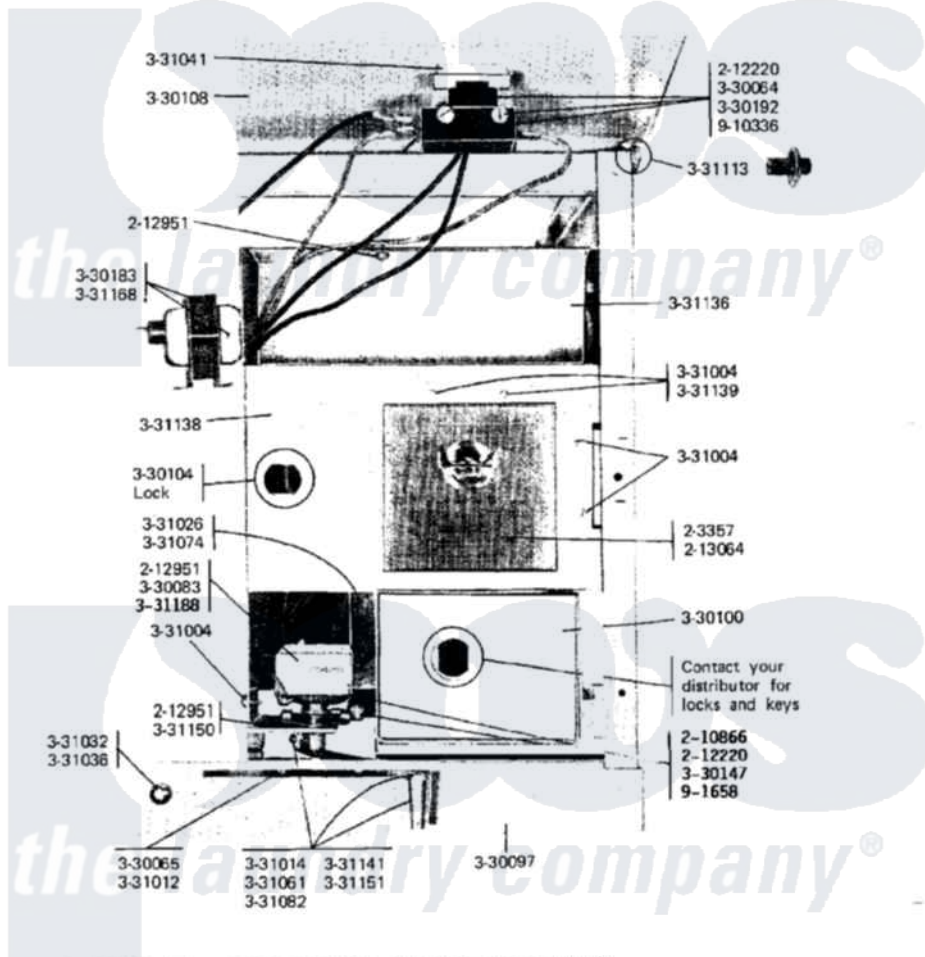

MODEL DG-32 CT
CT CONTROL CENTER & COMPONENTS

Maytag Residential Maytag DG32CT Dryer Parts Parts Diagram 05 - CT CONTROL CENTER COMPONENTS
Click on the part number to view part

Item	Original Part Number	Replaced By	Status	Part Description
001	NLA		Not Available	TICKET RECEIVER ASSEMBLY
002	212220	213501		Screw, No.6-20 X 1-1/8 Inch
003	212951			Screw, No.6-32 X 1/4 Inch
004	NLA		Not Available	FRONT PLATE, TICKET CONTROL
005	Y330064			Pilot Light
006	NLA		Not Available	CLIP, ACTUATOR (CABINET)
007	Y330083		Not Available	CONTROL, TEMPERATURE
008	NLA		Not Available	FRONT PANEL (WHT)
009	Y330100		Not Available	COIN BOX ASSEMBLY
010	NLA		Not Available	LOCK
011	NLA		Not Available	FRONT PANEL (WHT)
012	Y330147			Part Not Used
013	330183		Not Available	TRANSFORMER
014	Y330192		Not Available	SWITCH, PUSH TO START
015	NLA		Not Available	SCREW, BRACKET

016	331012	400022-1		Screw
017	331014	8281196		Screw
018	331026	90767		Screw, 8A X 3/8 HeX Washer Head Tapping
019	331032	61002031		Screw, Handle
020	331036			Washer-Front Panel Screws
021	331041			Button-Push-To-Start Switch
022	331061			Knob For Temperature Contro
023	NLA		Not Available	MOUNTING PLATE-DOOR SWITCH
024	NLA		Not Available	SPACER - TEMP CONTROL COVER
025	NLA		Not Available	HINGE RIVET
026	NLA		Not Available	ELECTRICAL SHIELD
027	NLA		Not Available	MOUNTING PLATE-TICKET CONT
028	NLA		Not Available	RETAINER-TICKET CONTROL
029	NLA		Not Available	SCREW-TEMP CONTROL LEVER
030	NLA		Not Available	BRACKET-TEMPERATURE CONTROL
031	331151			Lever-Temperature Control
032	NLA		Not Available	NUT, CONDUIT
033	210866			Nut, Twin Speed
034	NLA		Not Available	GROMMET, TEMP. CONTROL TUBIN
035	NLA		Not Available	TWIN FASTENER W/SCREWS