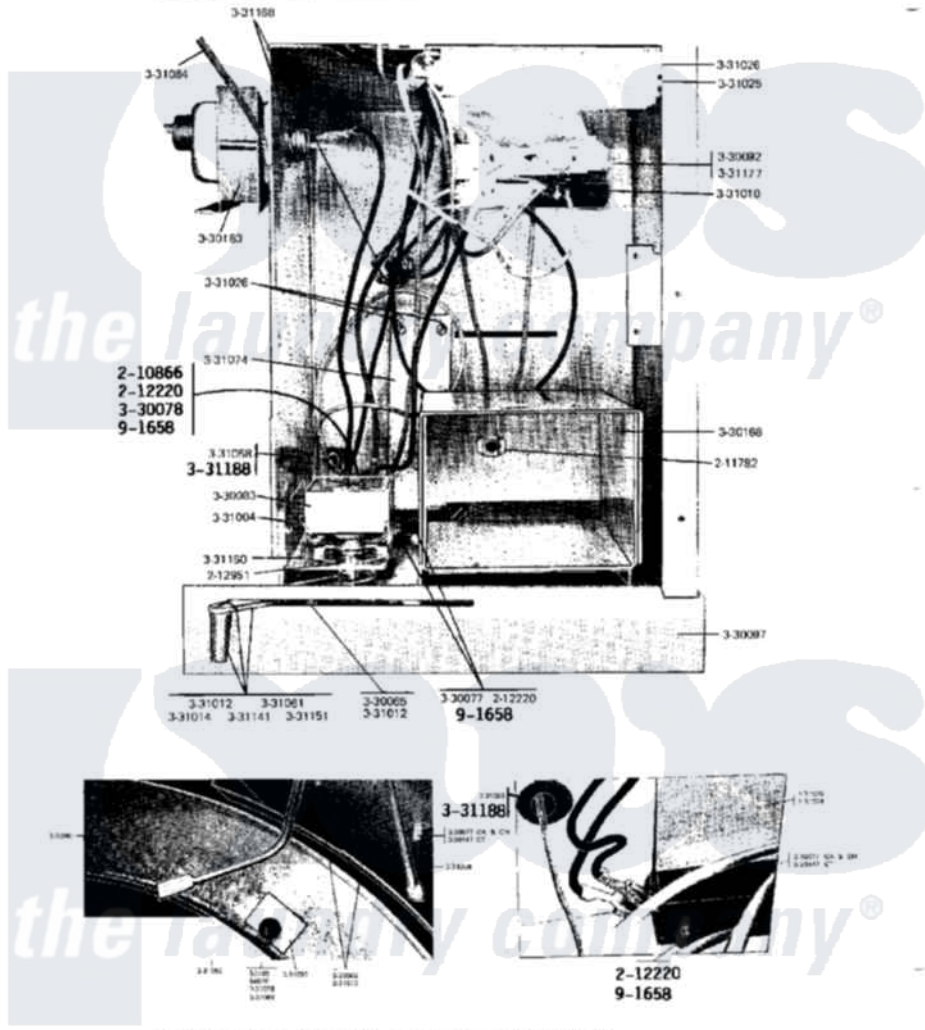

MODEL DG-32 CA-CM-CT  
DOOR SWITCH, TEMPERATURE CONTROL & TERMINAL BLOCK

Copyright 1978 THE MAYTAG COMPANY • Newton, Iowa • Printed In U.S.A.

Maytag [Residential Maytag DG32CT Dryer Parts](#) Parts Diagram 08 - DOOR SWITCH, TEMP CONTROL & TERMINAL BLK

Click on the part number to view part

Item	Original Part Number	Replaced By	Status	Part Description
001	Y052749	<a href="#">62739</a>		Nut, Lock
002	NLA		Not Available	LOCK WASHER, 3/8 X 1/16
003	NLA		Not Available	CAGE NUT
004	<a href="#">212951</a>			Screw, No.6-32 X 1/4 Inch
005	NLA		Not Available	CLIP, ACTUATOR (CABINET)
006	<a href="#">Y330077</a>			Door Switch
007	Y330083		Not Available	CONTROL, TEMPERATURE
008	<a href="#">Y330087</a>			Drum Assembly Complete
009	<a href="#">Y330092</a>			Terminal Block
010	NLA		Not Available	FRONT PANEL (WHT)
011	<a href="#">Y330147</a>			Part Not Used
012	NLA		Not Available	VAULT ASSEMBLY
013	330183		Not Available	TRANSFORMER
014	NLA		Not Available	SCREW, BRACKET (VAULT)
015	331012	<a href="#">400022-1</a>		Screw
016	331014	<a href="#">8281196</a>		Screw