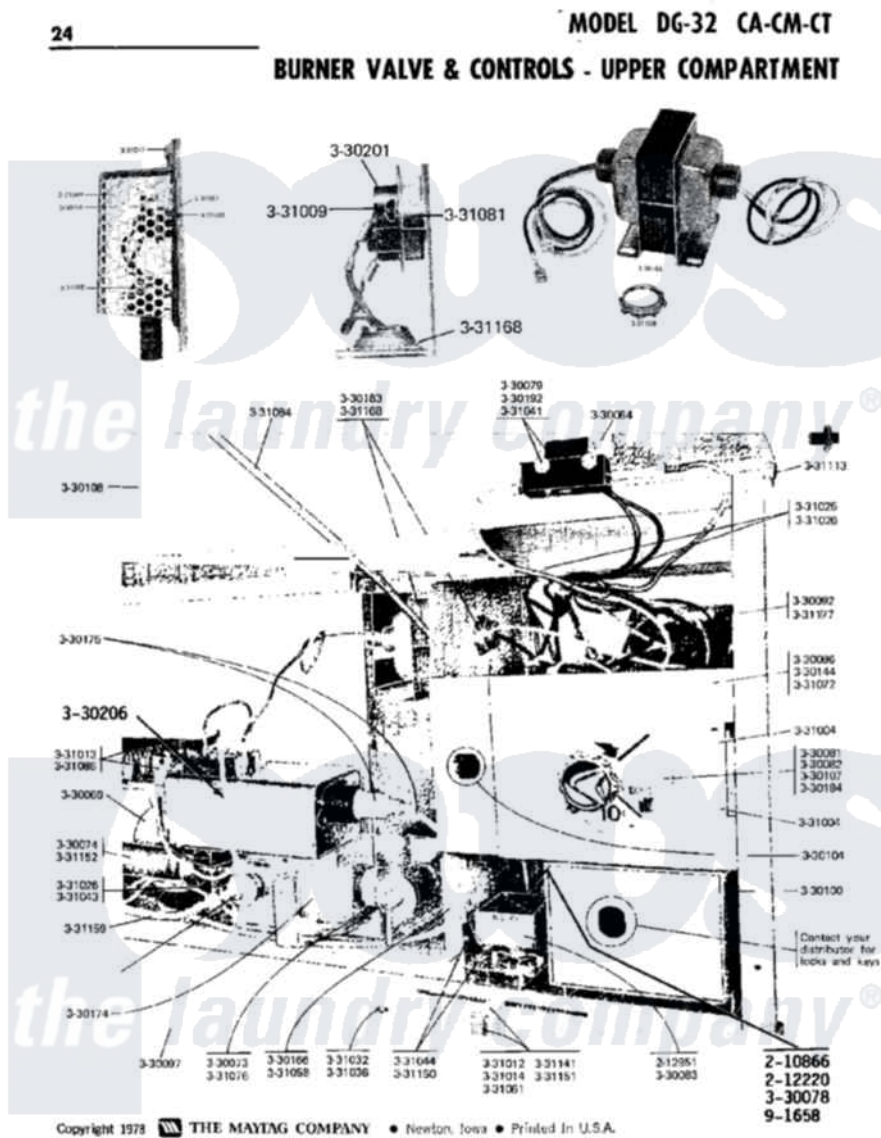

Maytag DG32CT 11 - BURNER VALVE & CONTROLS-UPPER COMP.

Maytag [Residential Maytag DG32CT Dryer Parts](#) Parts Diagram 11 - BURNER VALVE & CONTROLS-UPPER COMP.
Click on the part number to view part

Item	Original Part Number	Replaced By	Status	Part Description
001	210866			Nut, Twin Speed
002	212220	213501		Screw, No.6-20 X 1-1/8 Inch
003	Y330078			Cool-Down Bypass Switch
004	NLA		Not Available	TWIN FASTENER W/SCREWS
005	212951			Screw, No.6-32 X 1/4 Inch
006	Y330064			Pilot Light
007	NLA		Not Available	BURNER, MAIN
008	Y330073			Valve, Shut-Off
009	NLA		Not Available	MANIFOLD, MAIN BURNER
010	Y330079		Not Available	SWITCH, PUSH-TO-START
011	330081			Timer - CA 60 Minutes
012	Y330082	330081		Timer - CA 60 Minutes
013	Y330083		Not Available	CONTROL, TEMPERATURE
014	Y330092			Terminal Block
015	Y330096	Y330233		Mounting Plt, Cm Timer Accum.