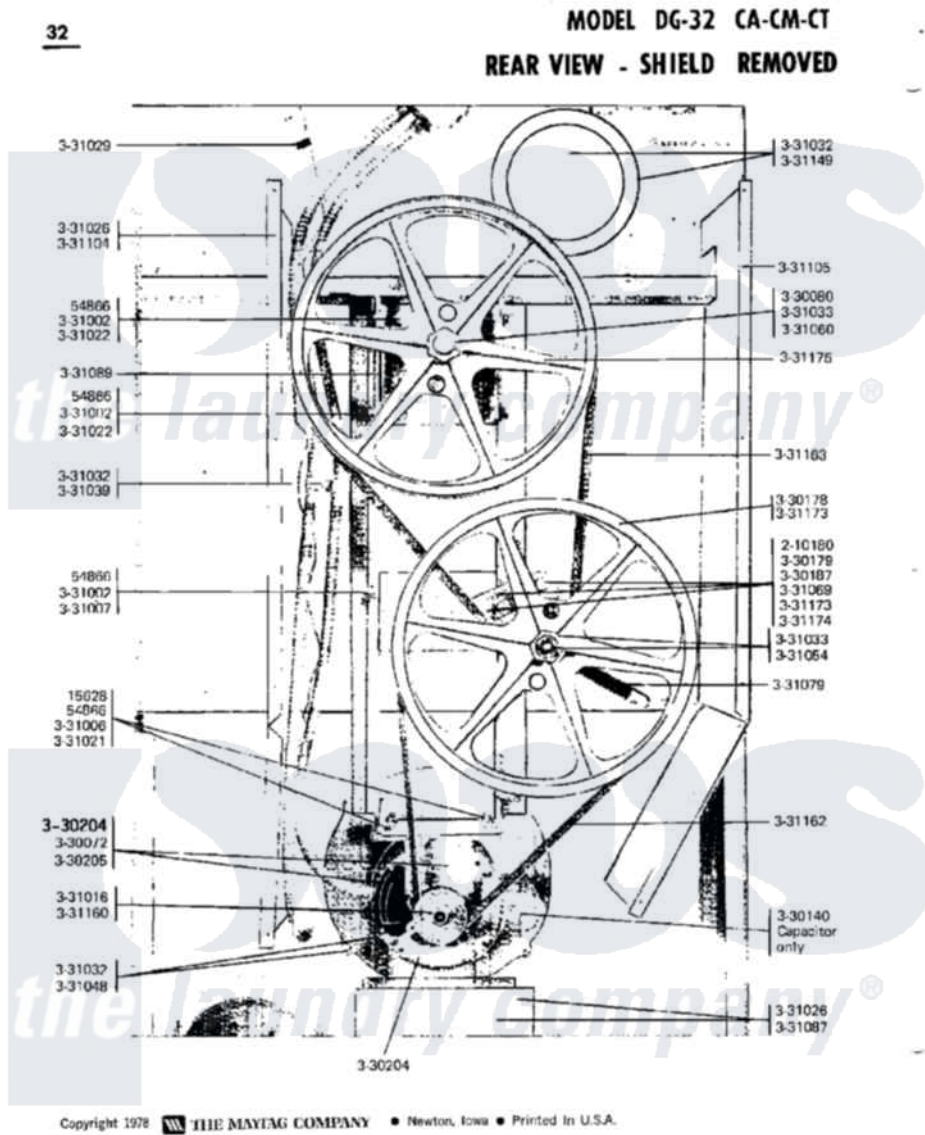

# Maytag DG32CT 15 - REAR VIEW-SHIELD REMOVED

Maytag Residential Maytag DG32CT Dryer Parts Parts Diagram 15 - REAR VIEW-SHIELD REMOVED  
Click on the part number to view part

Item	Original Part Number	Replaced By	Status	Part Description
001	NLA		Not Available	BOLT, 5/16 X 3/4 HEX
002	Y052749	<a href="#">62739</a>		Nut, Lock
003	Y054866	<a href="#">486009</a>		Lockwasher
004	210180		Not Available	RETAINING RING
005	Y330080		Not Available	SPIDER & SHAFT ASSEMBLY
006	Y330072		Not Available	MOTOR COMPLETE
007	<a href="#">Y330087</a>			Drum Assembly Complete
008	NLA		Not Available	CAPICATOR
009	<a href="#">Y330178</a>			Reduction Pulley
010	<a href="#">Y330179</a>			Bracket And Pin
011	330187		Not Available	IDLER ARM ASSEMBLY WITH PIN
012	NLA		Not Available	INTERNAL MOTOR SWITCH
013	NLA		Not Available	MOTOR BASE W/CLAMPS
014	NLA		Not Available	BOLT, DRUM
015	NLA		Not Available	NUT-DRUM SUPPORT BOLT,