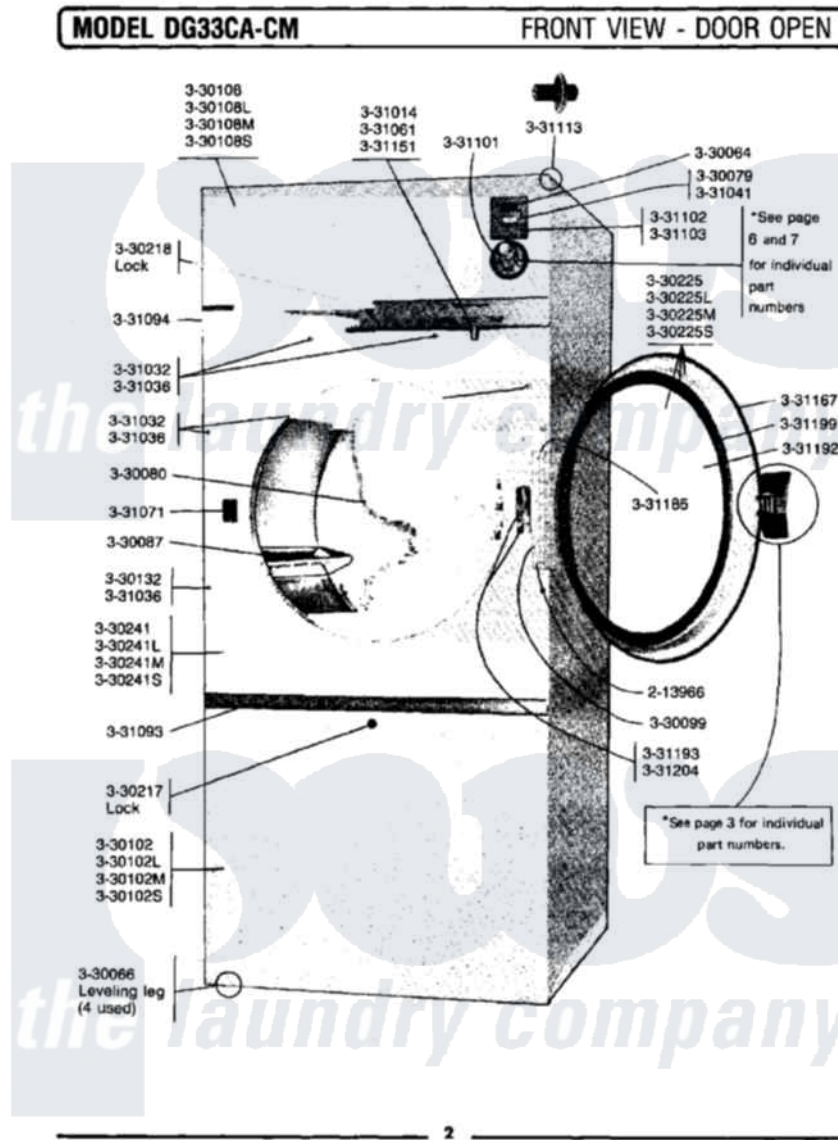

Maytag DG33CA 01 - FRONT VIEW-DOOR OPEN

Maytag Residential Maytag DG33CA Dryer Parts Parts Diagram 01 - FRONT VIEW-DOOR OPEN
 Click on the part number to view part

Item	Original Part Number	Replaced By	Status	Part Description
001	213966	3400014		Screw
002	Y330064			Pilot Light
003	NLA		Not Available	LEVELING LEG
004	Y330079		Not Available	SWITCH, PUSH-TO-START
005	Y330080		Not Available	SPIDER & SHAFT ASSEMBLY
006	Y330087			Drum Assembly Complete
007	NLA		Not Available	HINGE, DOOR
008	Y330102			FRONT PANEL-WHITE
009	NLA		Not Available	(ALMOND)
010	NLA		Not Available	(HARVEST WHEAT)
011	NLA		Not Available	FRONT PANEL-WHITE
012	330108L		Not Available	FRONT PANEL-ALMOND
013	330108M		Not Available	FRONT PANEL-HARVEST WHEAT
014	Y330217			Lock
015	Y330218			Lock

016	NLA	Not Available	DOOR ASSEMBLY (WHITE)
017	NLA	Not Available	(ALMOND)
018	NLA	Not Available	(HARVEST WHEAT)
019	Y330241	Not Available	PANEL, FRONT (WHITE)
020	330241L	Not Available	(ALMOND)
021	NLA	Not Available	(HARVEST WHEAT)
022	331014	8281196	Screw
023	331032	61002031	Screw, Handle
024	331036		Washer-Front Panel Screws
025	331041		Button-Push-To-Start Switch
026	331061		Knob For Temperature Contro
027	331064	Not Available	MAGNET FOR DOOR HANDLE
028	331071	Not Available	STRIKE PLATE FOR DOOR
029	NLA	Not Available	TRIM STRIP, LOWER FRONT PANEL
030	NLA	Not Available	TRIM BAR, UPPER PANEL
031	NLA	Not Available	POLE BLOCK, DOOR MAGNET
032	331101	Not Available	BEZEL FOR TIMER-ACCUMULATOR
033	NLA	Not Available	INSTRUCTION PLATE
034	NLA	Not Available	HINGE RIVET
035	331151		Lever-Temperature Control
036	331167		Gasket For Door-Outer
037	331185		Hinge Pin For Door
038	331192	Not Available	GLASS, LOADING DOOR
039	331193	Not Available	COVER FOR DOOR SWITCH BOX
040	331199	Not Available	GASKET FOR DOOR GLASS
041	331200		Handle, Door
042	331204	61003351	Screw, Handle To Frame
043	NLA	Not Available	SCREW, DOOR HANDLE
044	NLA	Not Available	ROLL PIN, DOOR HANDLE