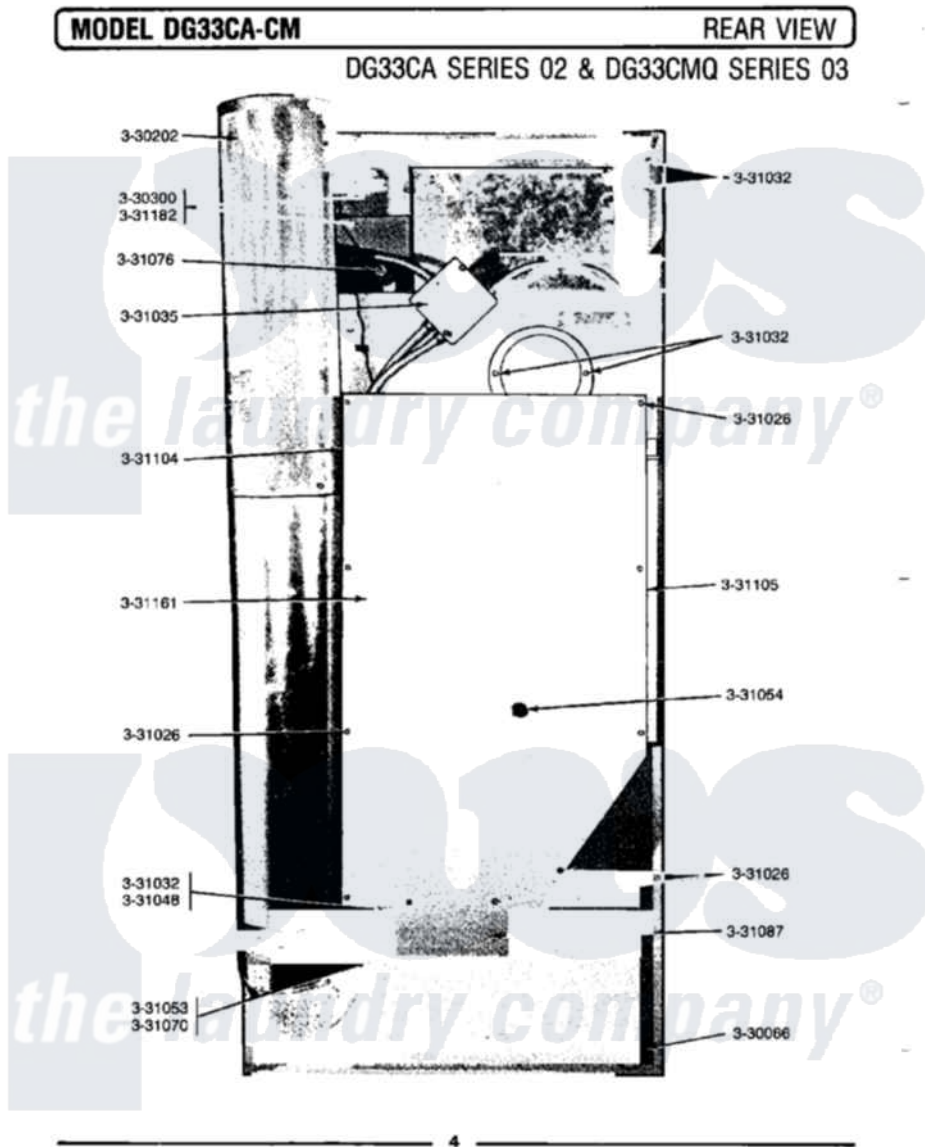

Maytag DG33CM 02 - REAR VIEW

Maytag Residential Maytag DG33CM Dryer Parts Parts Diagram 02 - REAR VIEW
Click on the part number to view part

Item	Original Part Number	Replaced By	Status	Part Description
001	Y052749	62739		Nut, Lock
002	NLA		Not Available	LEVELING LEG
003	Y330080		Not Available	SPIDER & SHAFT ASSEMBLY
004	Y330087			Drum Assembly Complete
005	Y330202		Not Available	RECIRCULATION TEE ASSEMBLY
006	Y330300			Safety Thermostat
007	331026	90767		Screw, 8A X 3/8 HeX Washer Head Tapping
008	NLA		Not Available	CLIP
009	331032	61002031		Screw, Handle
010	NLA		Not Available	WIRE NUT (6 USED)
011	331048		Not Available	COVER FOR BLOWER IMPELLER
012	331053			Damper
013	331054			Grease Fitting - Pulley Pin
014	NLA		Not Available	HINGE PIN, DAMPER

015	NLA	Not Available	GAS SUPPLY LINE-28 1/2 INCH
016	NLA	Not Available	DRUM ROD
017	NLA	Not Available	SHIELD, MOTOR
018	NLA	Not Available	SUPPORT, REAR COVER (LT)
019	NLA	Not Available	SUPPORT, REAR COVER (RT)
020	NLA	Not Available	BACK GUARD
021	NLA	Not Available	RECIRCULATION BOOT
022	911852	486009	Lockwasher