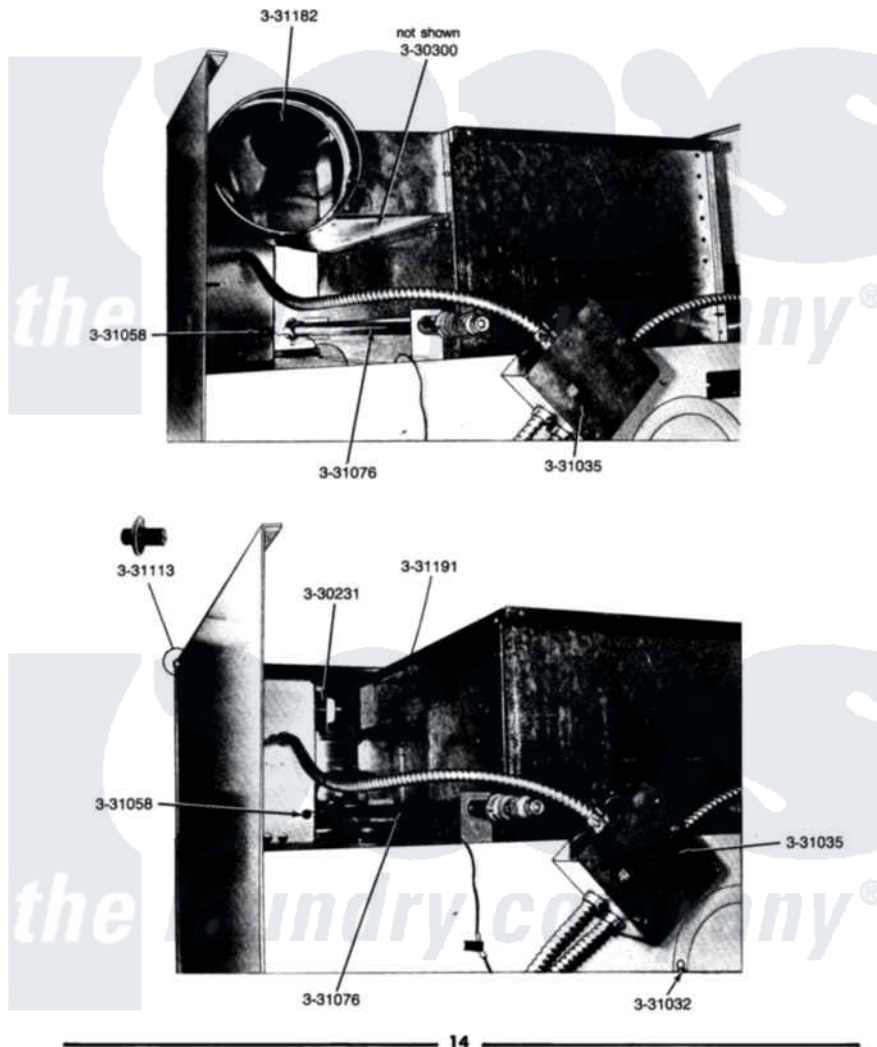

# Maytag DG33CM 05 - RECIRCULATION COMPONENTS

## MODEL DG33CA-CM RECIRCULATION COMPONENTS - REAR VIEW DG33CA SERIES 02 & DG33CMQ SERIES 03

Maytag [Residential Maytag DG33CM Dryer Parts](#) Parts Diagram 05 - RECIRCULATION COMPONENTS  
Click on the part number to view part

Item	Original Part Number	Replaced By	Status	Part Description
001	<a href="#">Y330231</a>			Transformer
002	<a href="#">Y330300</a>			Safety Thermostat
003	331032	<a href="#">61002031</a>		Screw, Handle
004	NLA		Not Available	WIRE NUT (6 USED)
005	<a href="#">331058</a>			Grommet-Temp. Control Tubin
006	NLA		Not Available	GAS SUPPLY LINE-28 1/2 INCH
007	NLA		Not Available	HINGE RIVET
008	NLA		Not Available	RECIRCULATION BOOT
009	NLA		Not Available	DECAL-LIGHTING & CLEARANCE